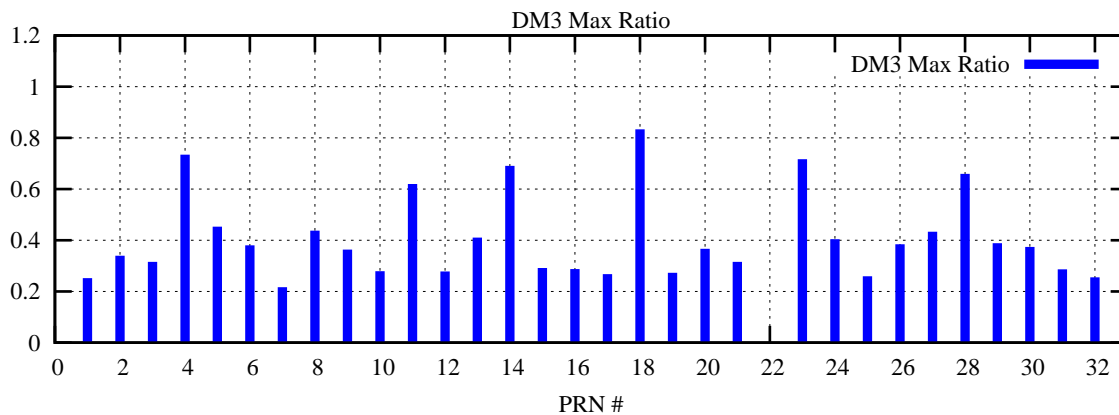

Ratio (PRN Bias/Threshold)

GpsWeek 2261 Day 1

Skinny (Type 0): PRN 8 22  
Broad (Type 2): PRN 7 15 17 21 24