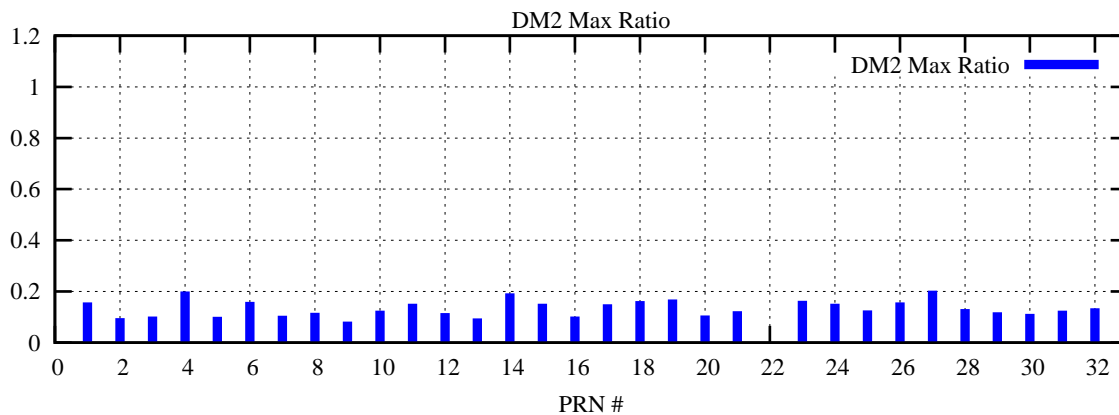

Ratio (PRN Bias/Threshold)

GpsWeek 2261 Day 1

Skinny (Type 0): PRN 8 22  
Broad (Type 2): PRN 7 15 17 21 24