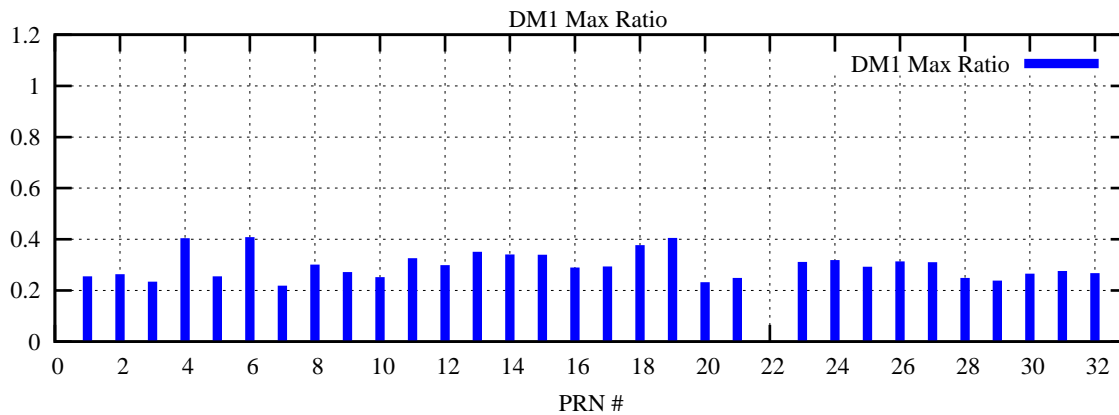

Ratio (PRN Bias/Threshold)

GpsWeek 2261 Day 1

Skinny (Type 0): PRN 8 22  
Broad (Type 2): PRN 7 15 17 21 24