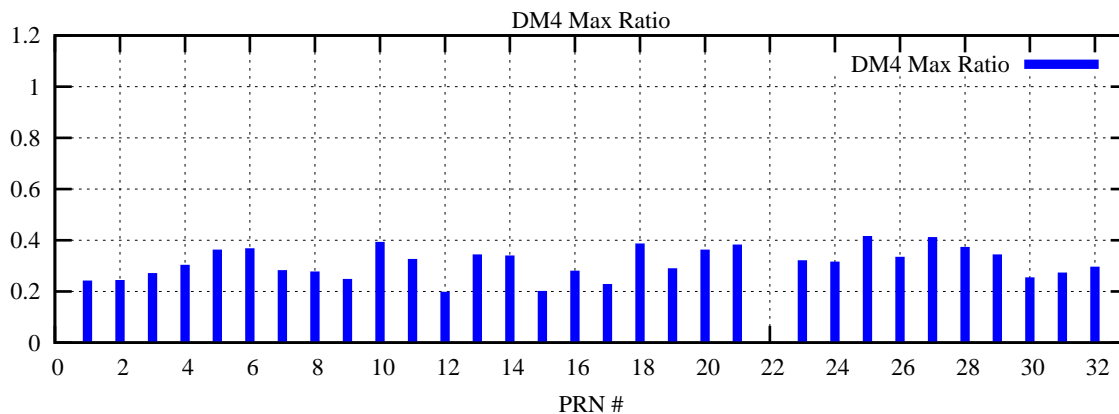

Ratio (PRN Bias/Threshold)

GpsWeek 2261 Day 1

Skinny (Type 0): PRN 8 22  
Broad (Type 2): PRN 7 15 17 21 24