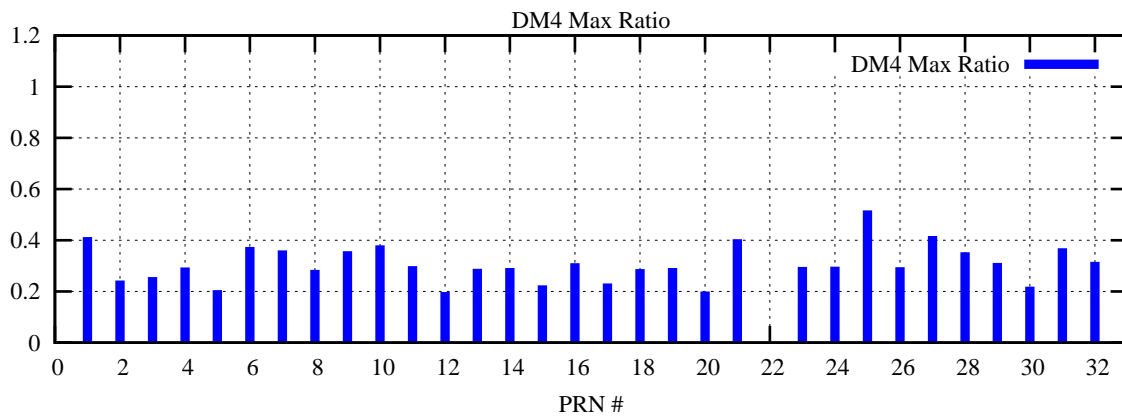

Ratio (PRN Bias/Threshold)

GpsWeek 2262 Day 4

Skinny (Type 0): PRN 8 22
Broad (Type 2): PRN 7 15 17 21 24