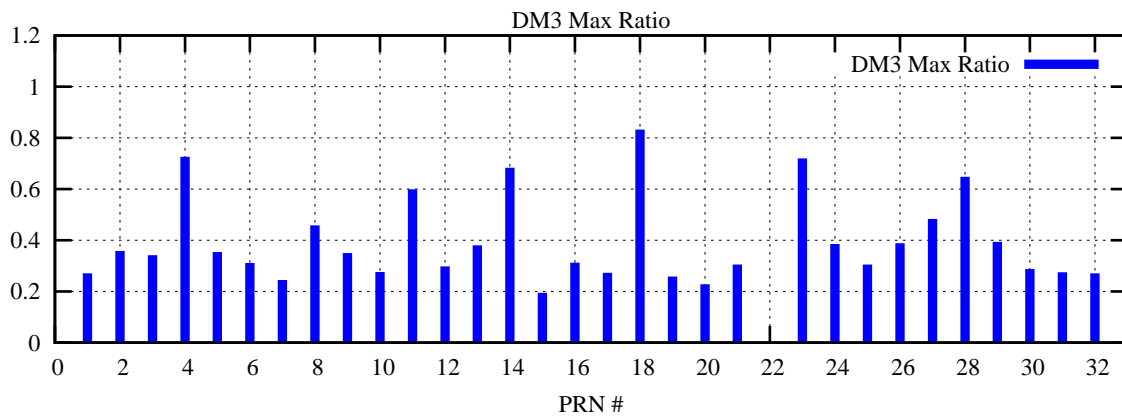

Ratio (PRN Bias/Threshold)

GpsWeek 2262 Day 4

Skinny (Type 0): PRN 8 22
Broad (Type 2): PRN 7 15 17 21 24