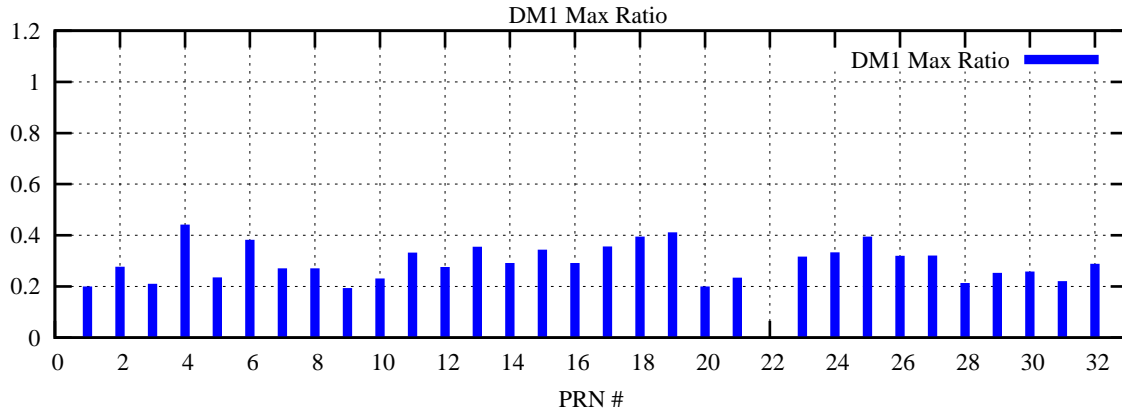

Ratio (PRN Bias/Threshold)

GpsWeek 2262 Day 4

Skinny (Type 0): PRN 8 22
Broad (Type 2): PRN 7 15 17 21 24