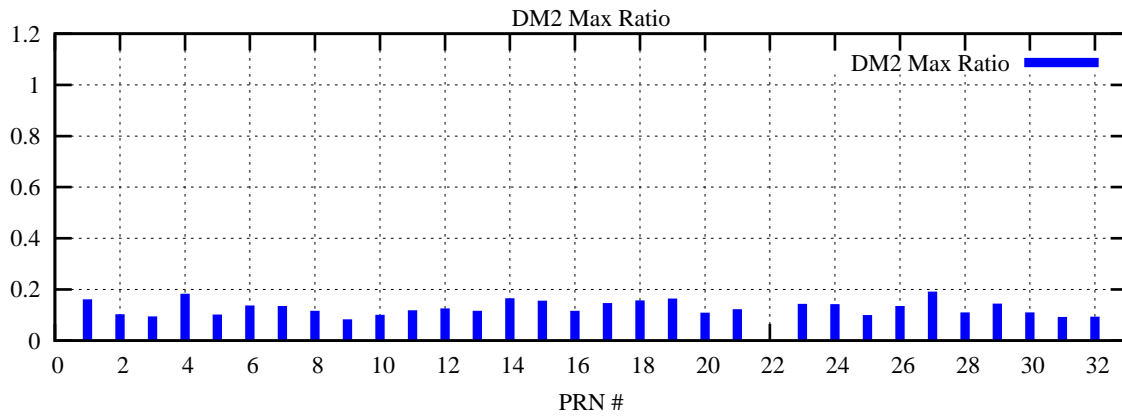

Ratio (PRN Bias/Threshold)

GpsWeek 2262 Day 4

Skinny (Type 0): PRN 8 22
Broad (Type 2): PRN 7 15 17 21 24