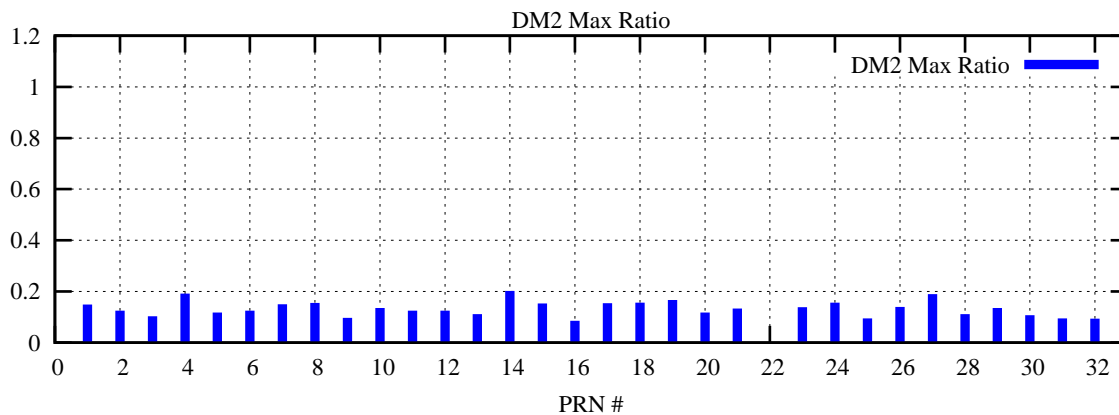

Ratio (PRN Bias/Threshold)

GpsWeek 2263 Day 6

Skinny (Type 0): PRN 8 22
Broad (Type 2): PRN 7 15 17 21 24