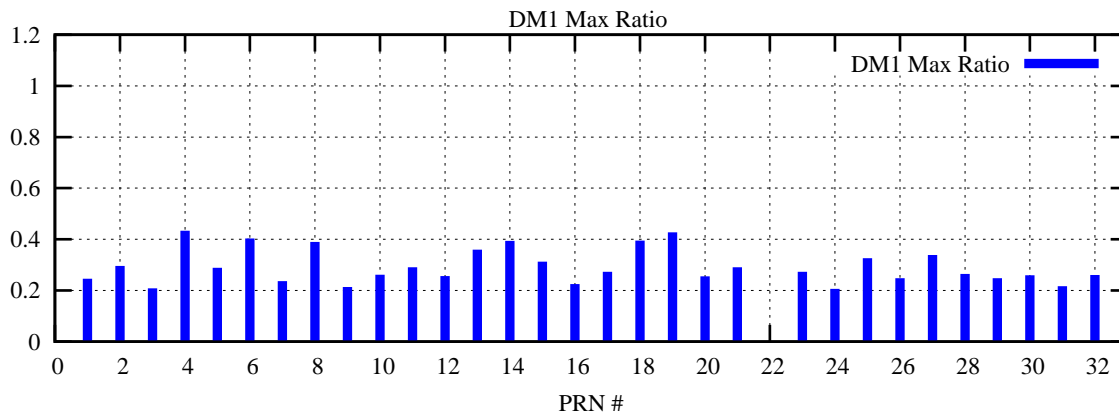

Ratio (PRN Bias/Threshold)

GpsWeek 2263 Day 6

Skinny (Type 0): PRN 8 22
Broad (Type 2): PRN 7 15 17 21 24