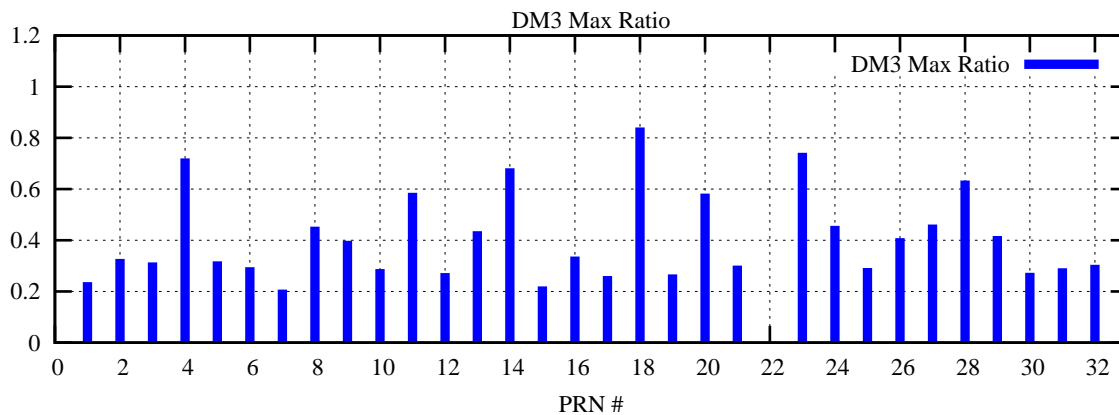

Ratio (PRN Bias/Threshold)

GpsWeek 2263 Day 6

Skinny (Type 0): PRN 8 22
Broad (Type 2): PRN 7 15 17 21 24