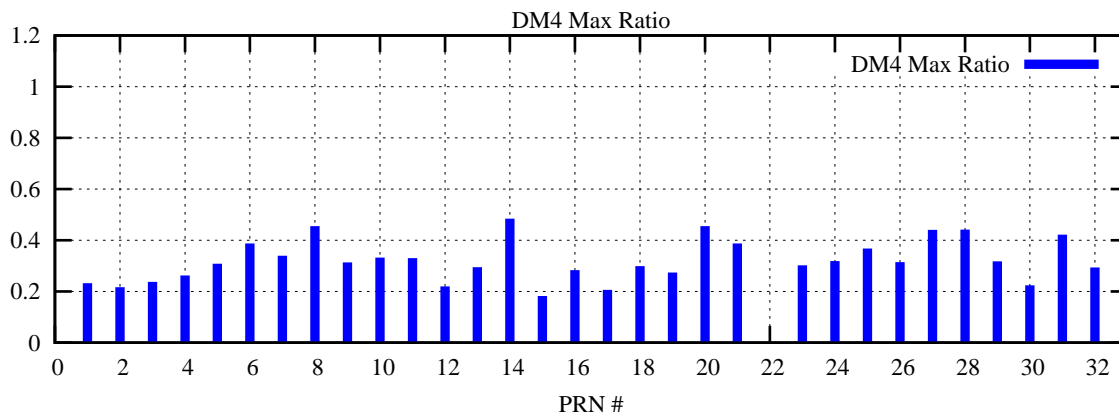

Ratio (PRN Bias/Threshold)

GpsWeek 2263 Day 6

Skinny (Type 0): PRN 8 22
Broad (Type 2): PRN 7 15 17 21 24