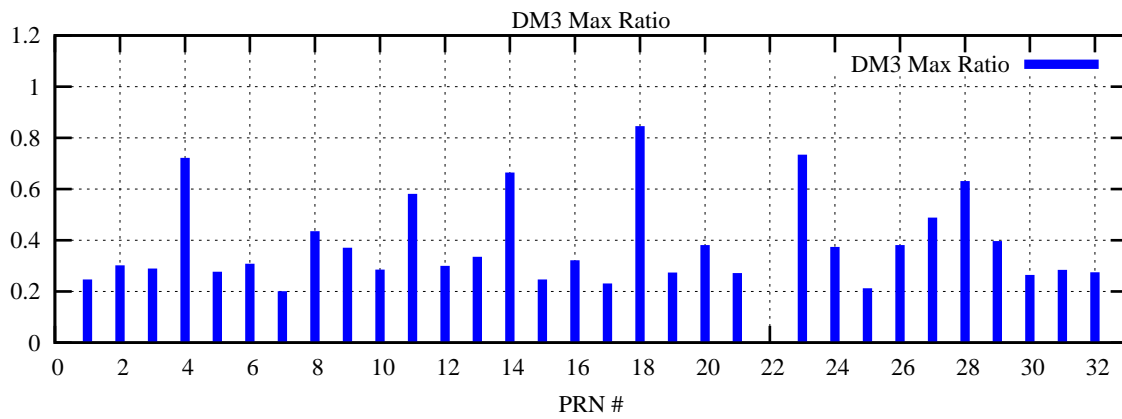

Ratio (PRN Bias/Threshold)  
GpsWeek 2265 Day 0

Skinny (Type 0): PRN 8 22  
Broad (Type 2): PRN 7 15 17 21 24