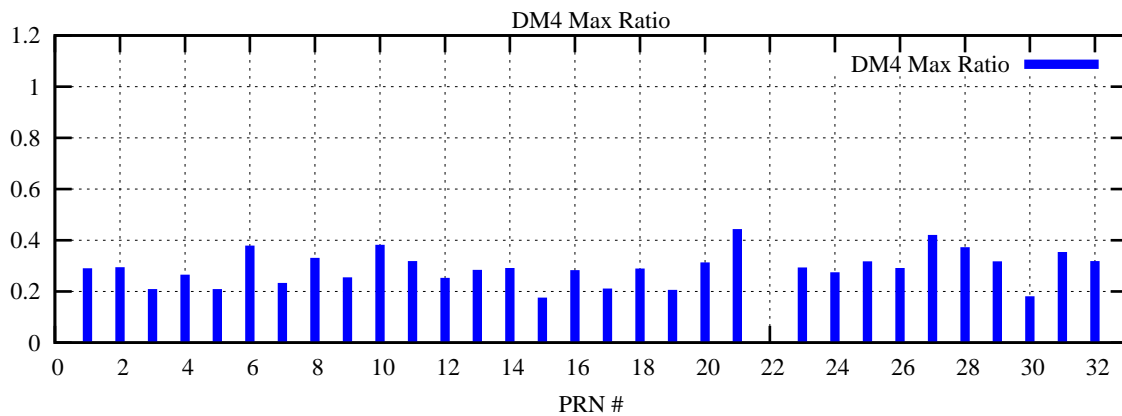

Ratio (PRN Bias/Threshold)  
GpsWeek 2265 Day 0

Skinny (Type 0): PRN 8 22  
Broad (Type 2): PRN 7 15 17 21 24