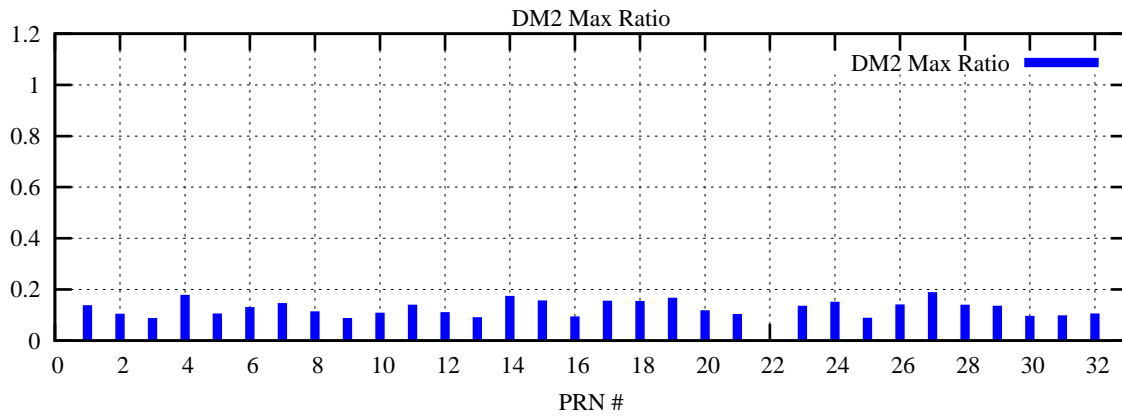

Ratio (PRN Bias/Threshold)  
GpsWeek 2265 Day 0

Skinny (Type 0): PRN 8 22  
Broad (Type 2): PRN 7 15 17 21 24