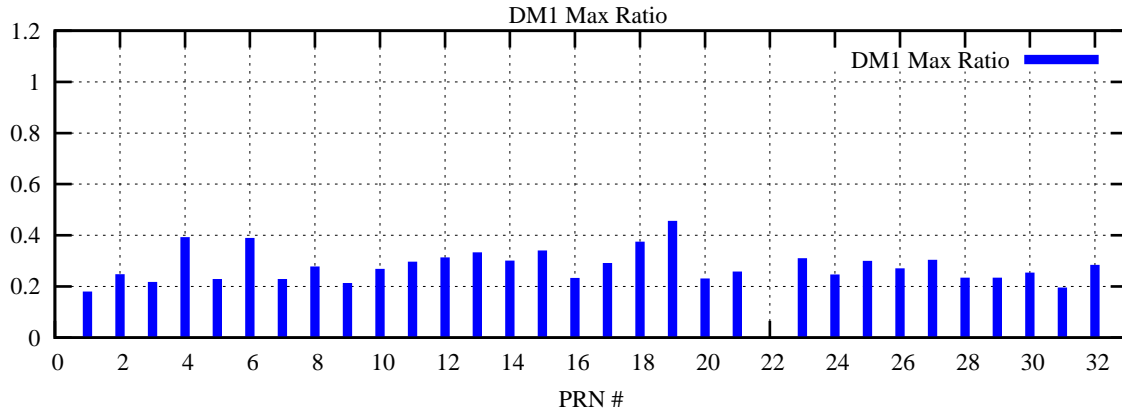

Ratio (PRN Bias/Threshold)  
GpsWeek 2265 Day 0

Skinny (Type 0): PRN 8 22  
Broad (Type 2): PRN 7 15 17 21 24