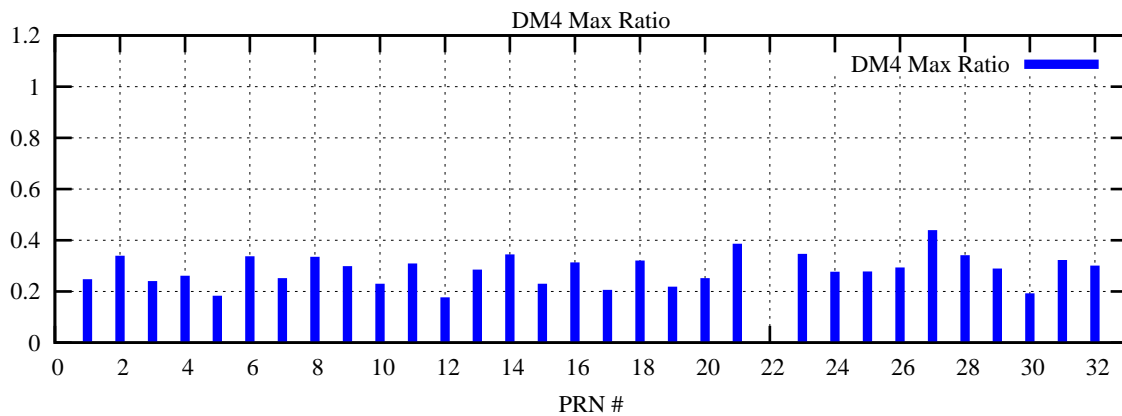

Ratio (PRN Bias/Threshold)

GpsWeek 2265 Day 3

Skinny (Type 0): PRN 8 22
Broad (Type 2): PRN 7 15 17 21 24