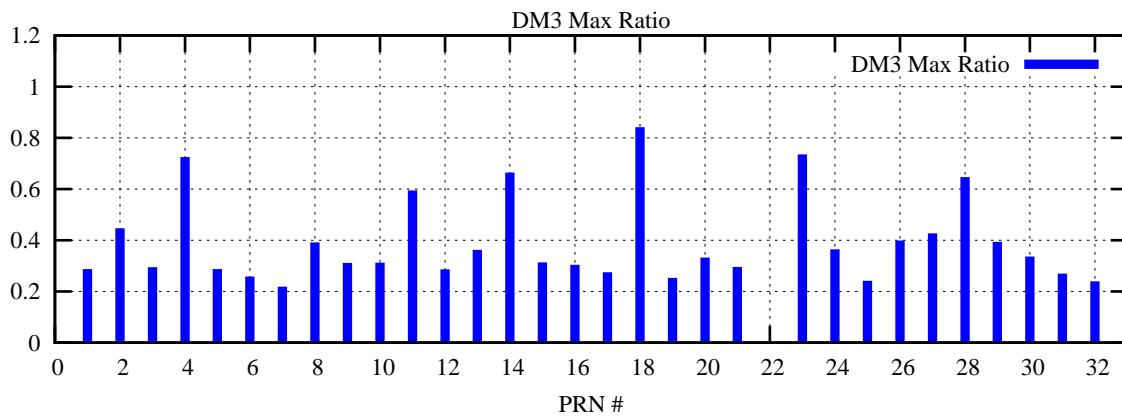

Ratio (PRN Bias/Threshold)

GpsWeek 2265 Day 3

Skinny (Type 0): PRN 8 22
Broad (Type 2): PRN 7 15 17 21 24