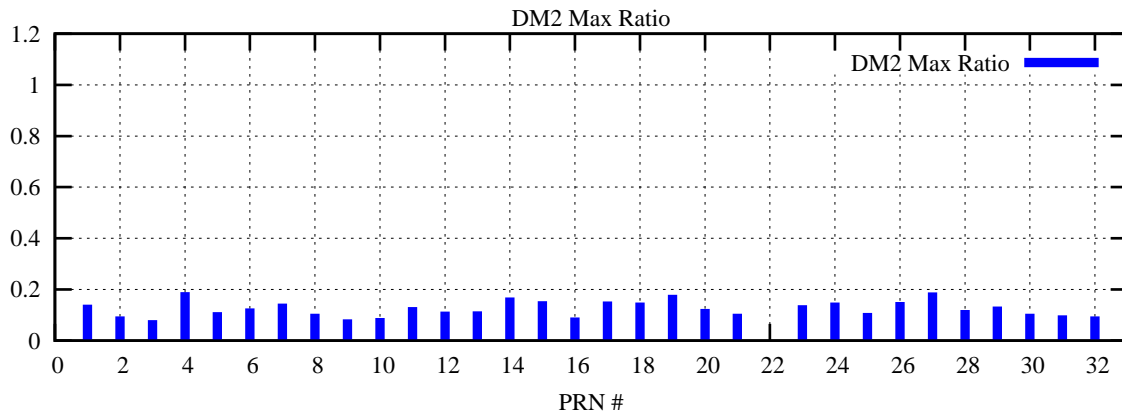

Ratio (PRN Bias/Threshold)

GpsWeek 2265 Day 3

Skinny (Type 0): PRN 8 22
Broad (Type 2): PRN 7 15 17 21 24