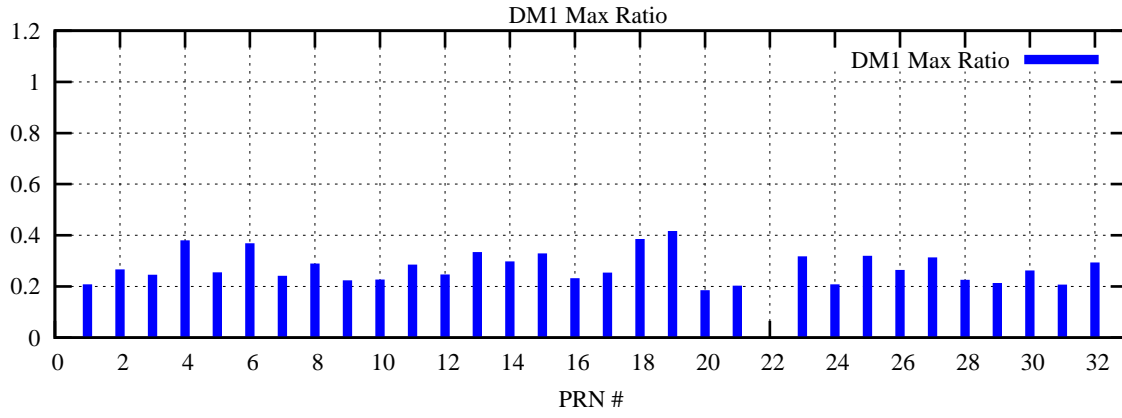

Ratio (PRN Bias/Threshold)

GpsWeek 2265 Day 3

Skinny (Type 0): PRN 8 22
Broad (Type 2): PRN 7 15 17 21 24