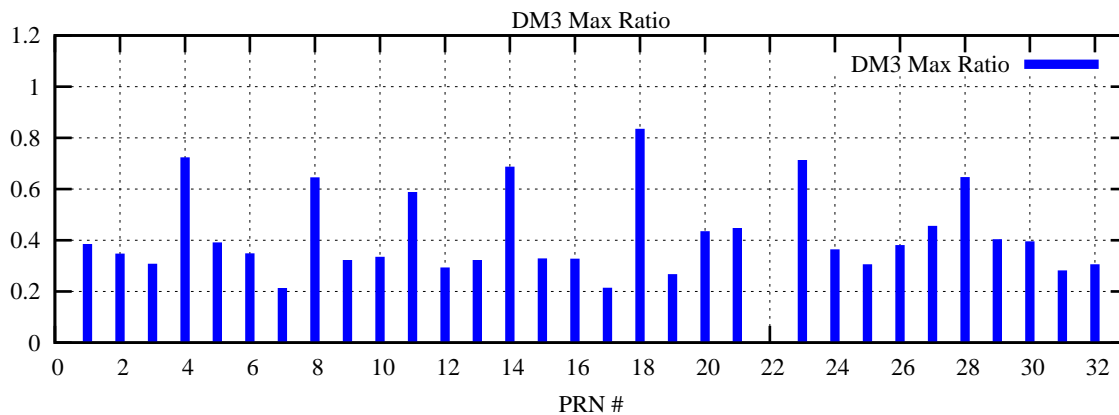

Ratio (PRN Bias/Threshold)

GpsWeek 2265 Day 4

Skinny (Type 0): PRN 8 22
Broad (Type 2): PRN 7 15 17 21 24