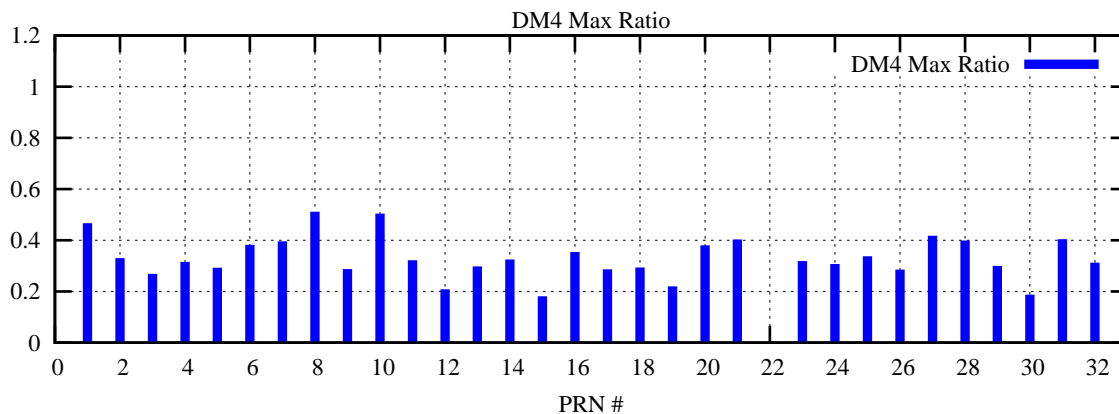

Ratio (PRN Bias/Threshold)

GpsWeek 2265 Day 4

Skinny (Type 0): PRN 8 22
Broad (Type 2): PRN 7 15 17 21 24