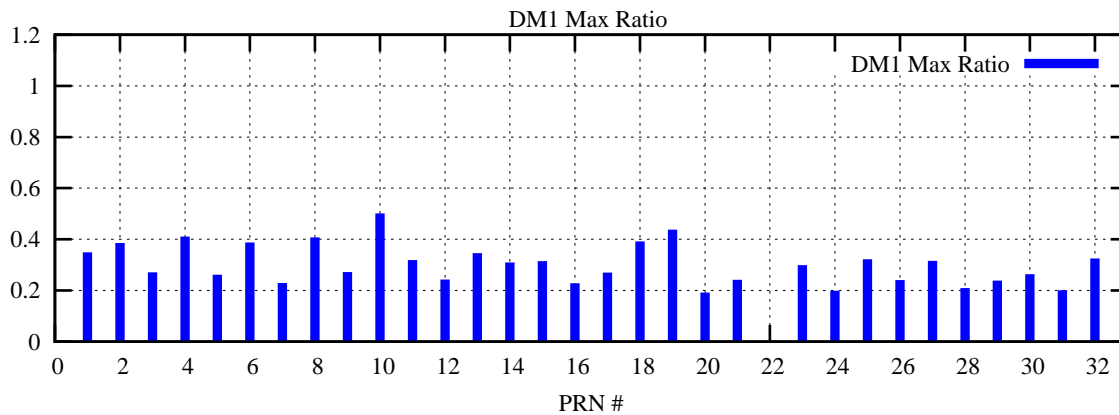

Ratio (PRN Bias/Threshold)

GpsWeek 2265 Day 4

Skinny (Type 0): PRN 8 22
Broad (Type 2): PRN 7 15 17 21 24