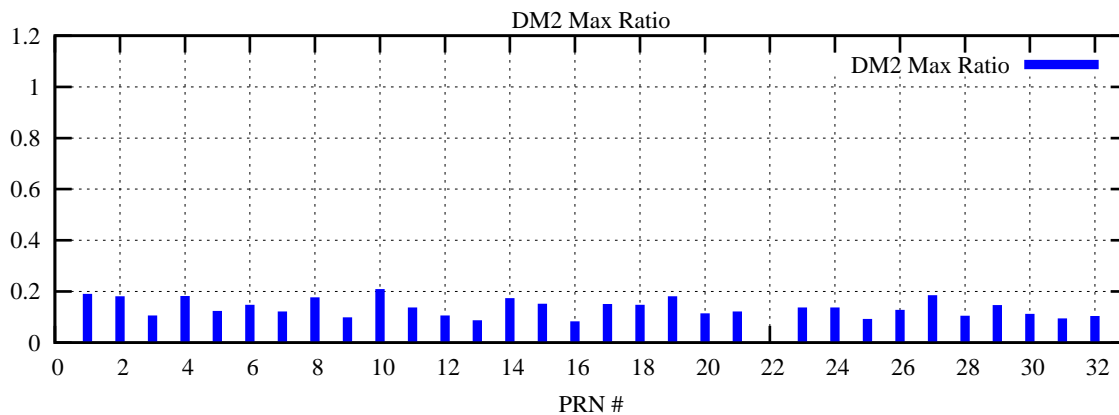

Ratio (PRN Bias/Threshold)

GpsWeek 2265 Day 4

Skinny (Type 0): PRN 8 22
Broad (Type 2): PRN 7 15 17 21 24