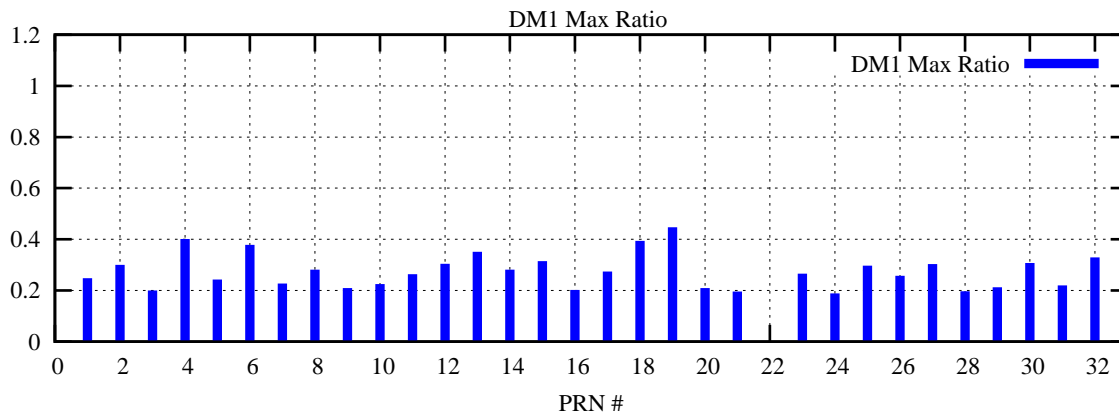

Ratio (PRN Bias/Threshold)

GpsWeek 2265 Day 6

Skinny (Type 0): PRN 8 22
Broad (Type 2): PRN 7 15 17 21 24