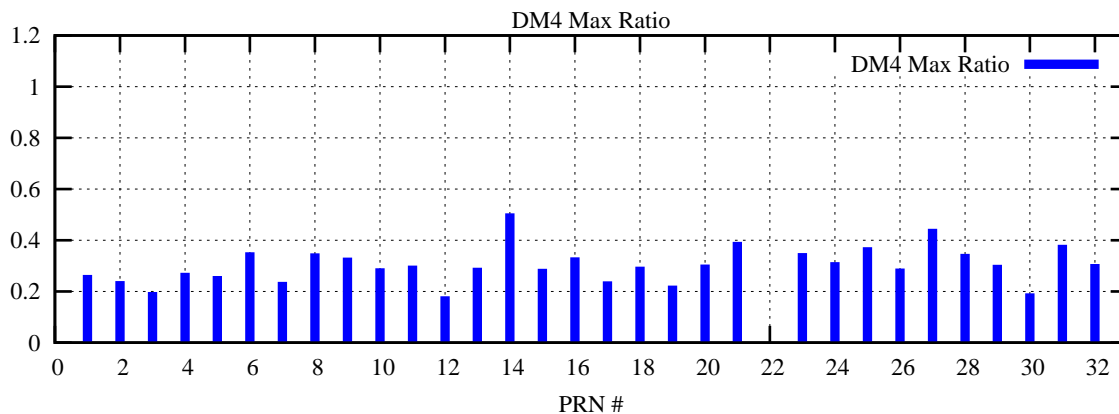

Ratio (PRN Bias/Threshold)

GpsWeek 2265 Day 6

Skinny (Type 0): PRN 8 22
Broad (Type 2): PRN 7 15 17 21 24