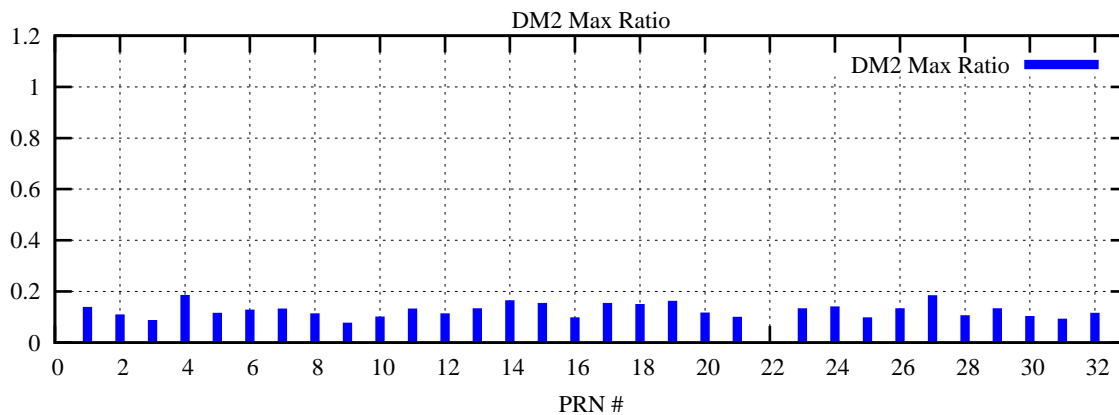

Ratio (PRN Bias/Threshold)

GpsWeek 2265 Day 6

Skinny (Type 0): PRN 8 22
Broad (Type 2): PRN 7 15 17 21 24