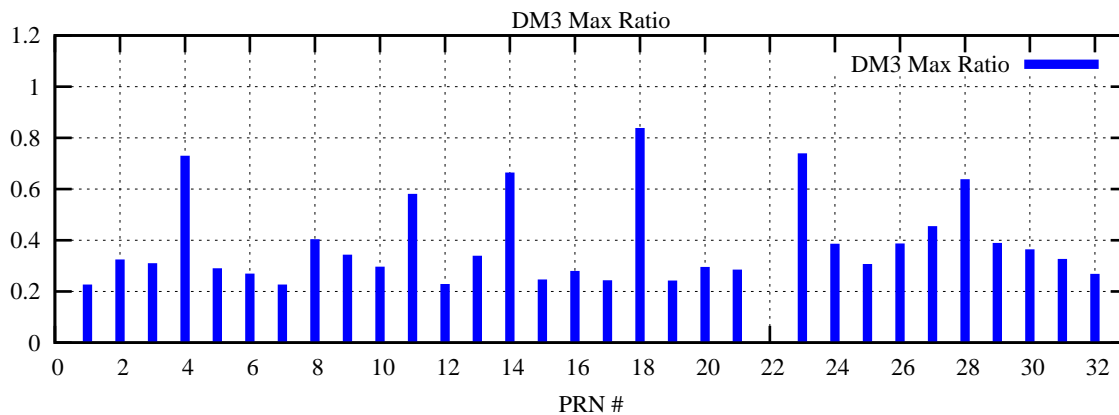

Ratio (PRN Bias/Threshold)

GpsWeek 2265 Day 6

Skinny (Type 0): PRN 8 22
Broad (Type 2): PRN 7 15 17 21 24