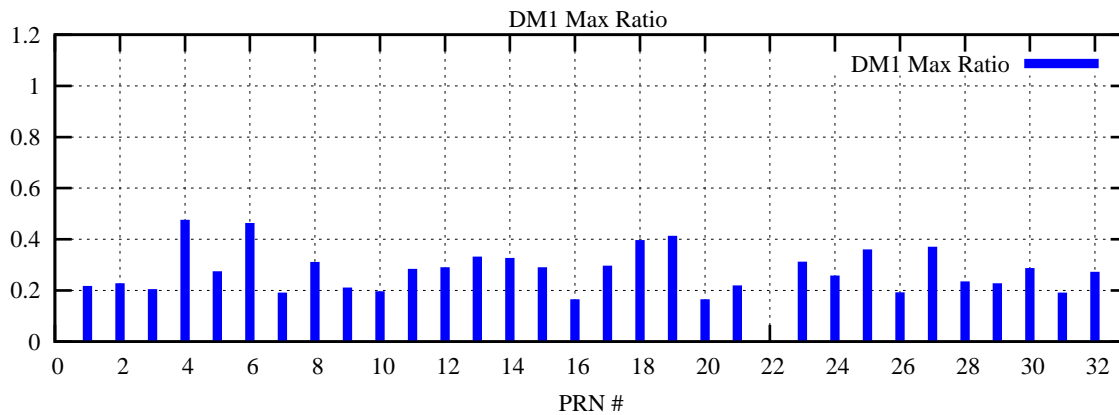

Ratio (PRN Bias/Threshold)

GpsWeek 2267 Day 5

Skinny (Type 0): PRN 8 22
Broad (Type 2): PRN 7 15 17 21 24