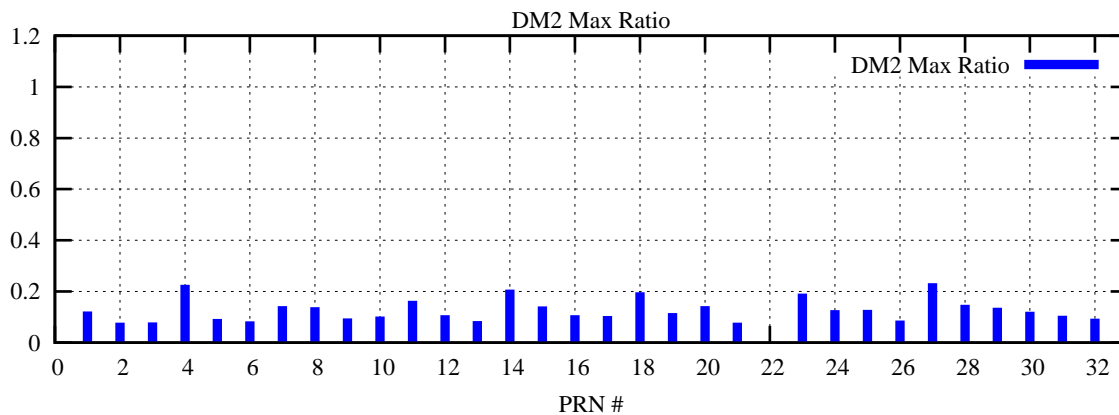

Ratio (PRN Bias/Threshold)

GpsWeek 2267 Day 5

Skinny (Type 0): PRN 8 22
Broad (Type 2): PRN 7 15 17 21 24