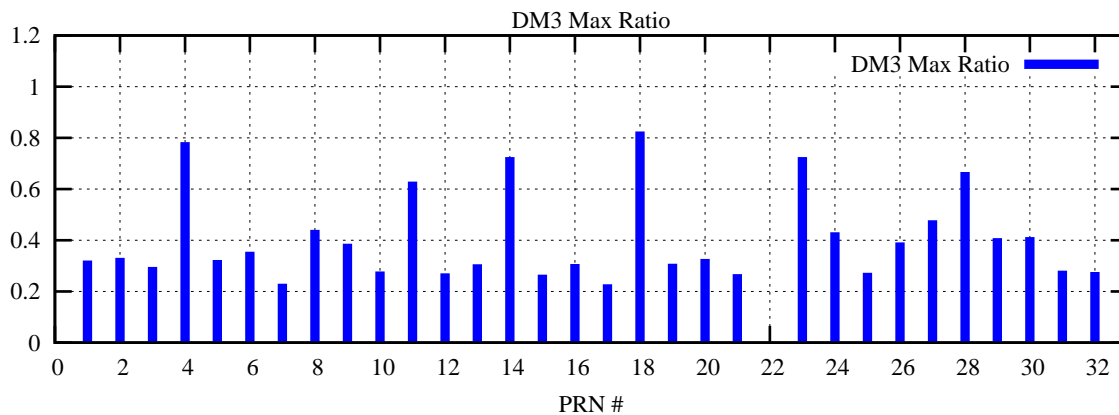

Ratio (PRN Bias/Threshold)

GpsWeek 2267 Day 5

Skinny (Type 0): PRN 8 22
Broad (Type 2): PRN 7 15 17 21 24