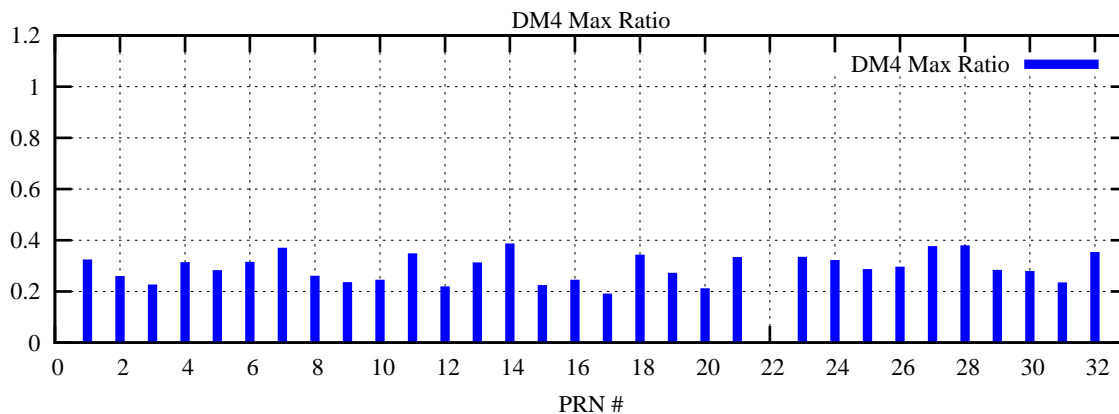

Ratio (PRN Bias/Threshold)

GpsWeek 2267 Day 5

Skinny (Type 0): PRN 8 22
Broad (Type 2): PRN 7 15 17 21 24