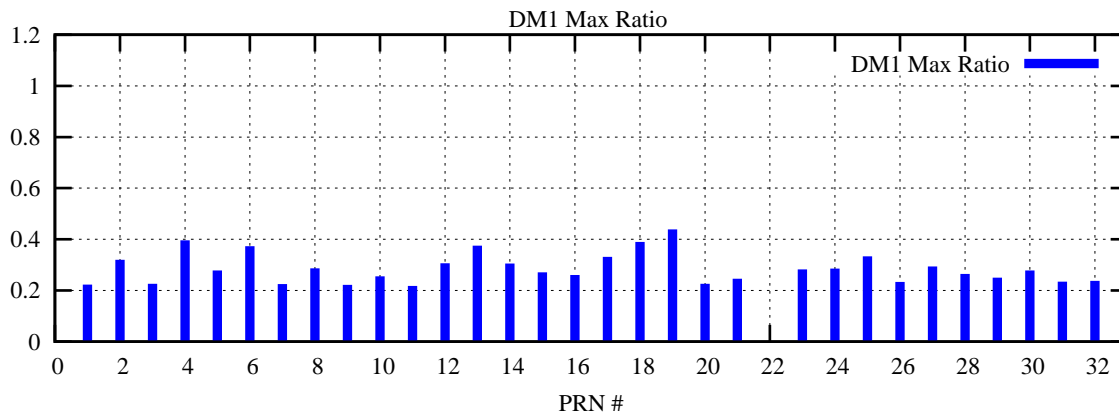

Ratio (PRN Bias/Threshold)

GpsWeek 2269 Day 0

Skinny (Type 0): PRN 8 22
Broad (Type 2): PRN 7 15 17 21 24