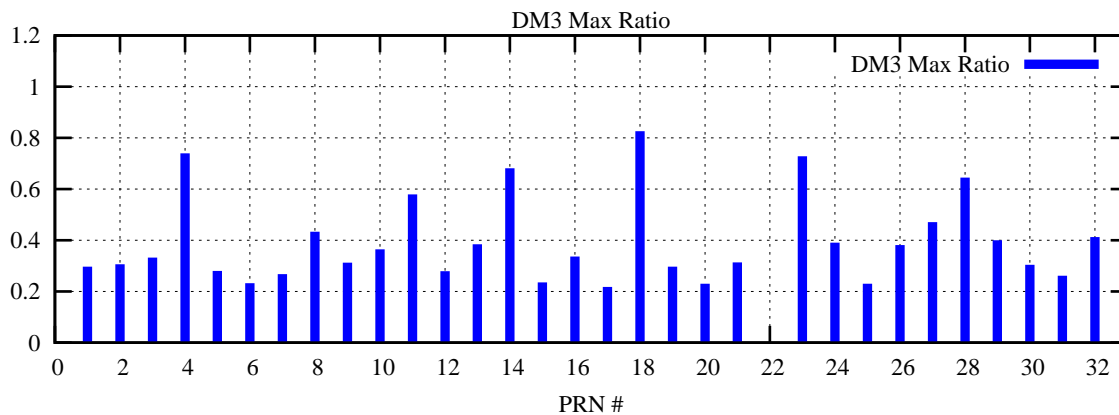

Ratio (PRN Bias/Threshold)

GpsWeek 2269 Day 0

Skinny (Type 0): PRN 8 22
Broad (Type 2): PRN 7 15 17 21 24