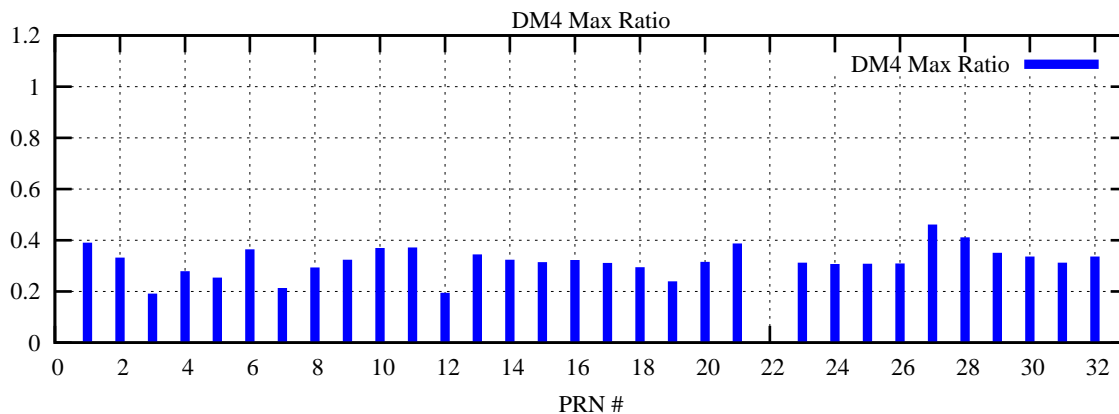

Ratio (PRN Bias/Threshold)

GpsWeek 2269 Day 0

Skinny (Type 0): PRN 8 22
Broad (Type 2): PRN 7 15 17 21 24