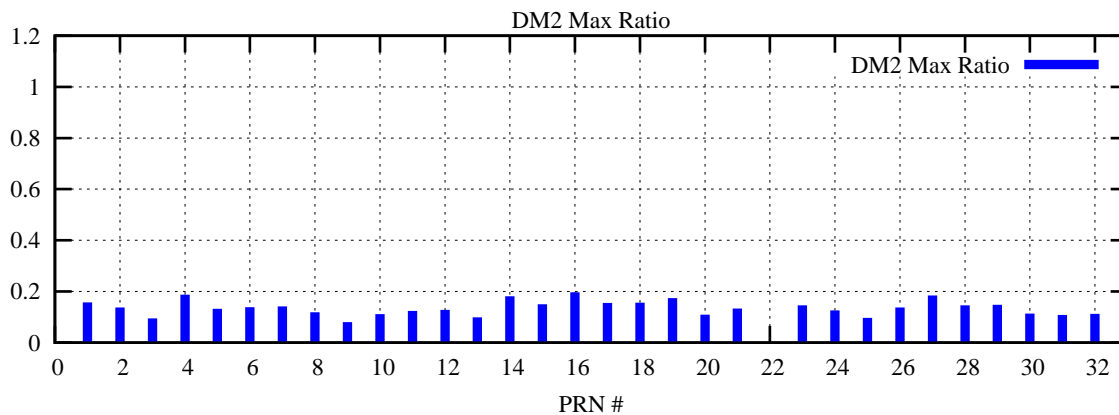

Ratio (PRN Bias/Threshold)

GpsWeek 2269 Day 0

Skinny (Type 0): PRN 8 22
Broad (Type 2): PRN 7 15 17 21 24