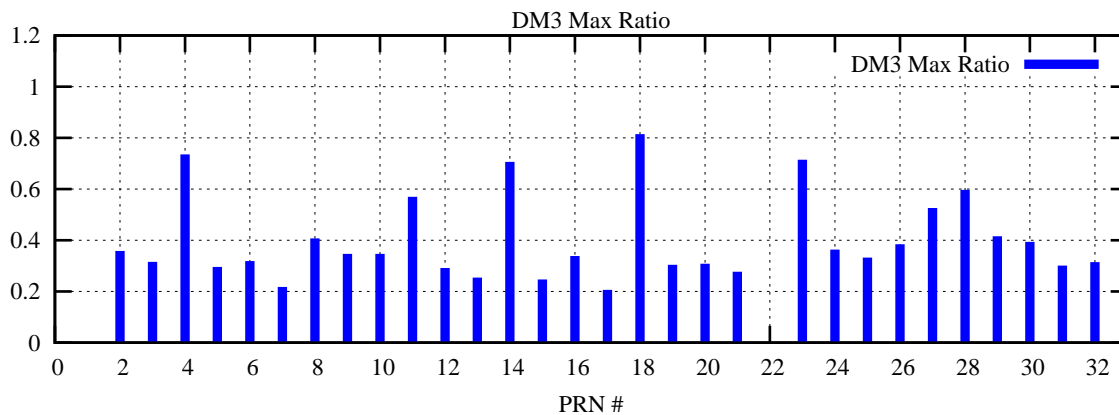

Ratio (PRN Bias/Threshold)

GpsWeek 2270 Day 5

Skinny (Type 0): PRN 8 22
Broad (Type 2): PRN 7 15 17 21 24