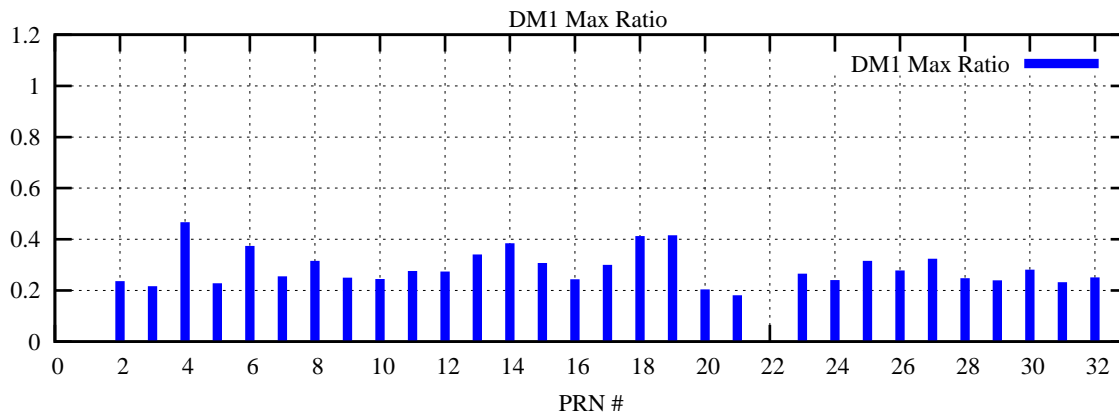

Ratio (PRN Bias/Threshold)

GpsWeek 2270 Day 5

Skinny (Type 0): PRN 8 22
Broad (Type 2): PRN 7 15 17 21 24