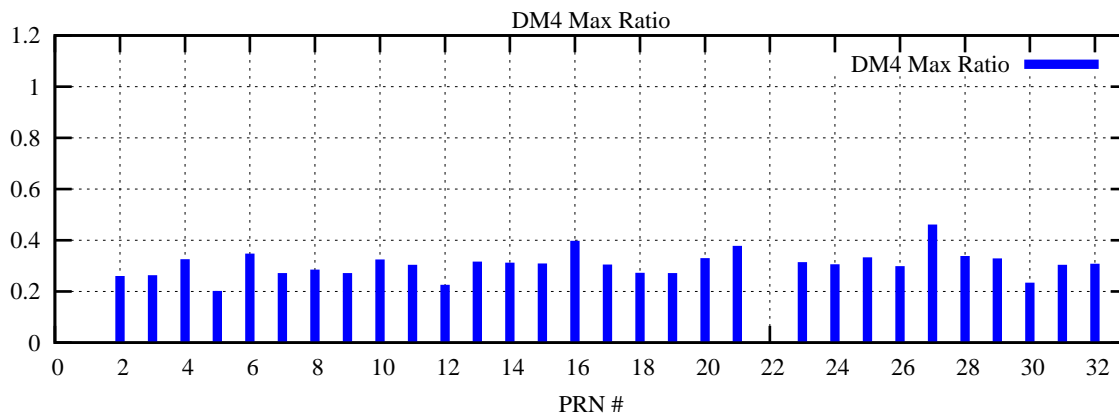

Ratio (PRN Bias/Threshold)

GpsWeek 2270 Day 5

Skinny (Type 0): PRN 8 22
Broad (Type 2): PRN 7 15 17 21 24