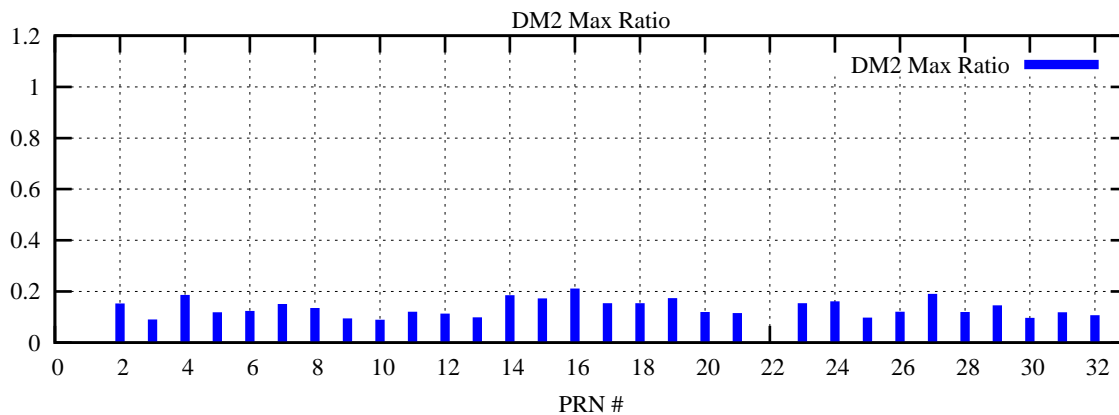

Ratio (PRN Bias/Threshold)

GpsWeek 2270 Day 5

Skinny (Type 0): PRN 8 22
Broad (Type 2): PRN 7 15 17 21 24