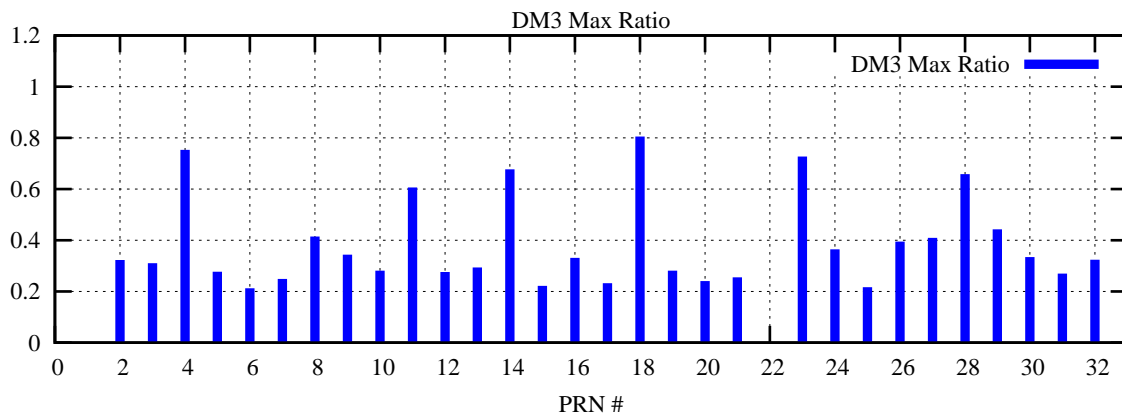

Ratio (PRN Bias/Threshold)

GpsWeek 2273 Day 4

Skinny (Type 0): PRN 8 22
Broad (Type 2): PRN 7 15 17 21 24