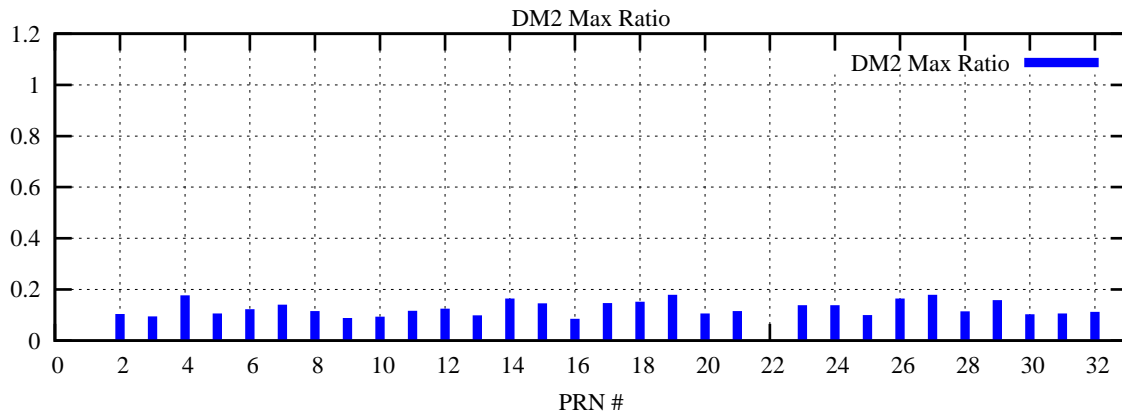

Ratio (PRN Bias/Threshold)

GpsWeek 2273 Day 4

Skinny (Type 0): PRN 8 22
Broad (Type 2): PRN 7 15 17 21 24