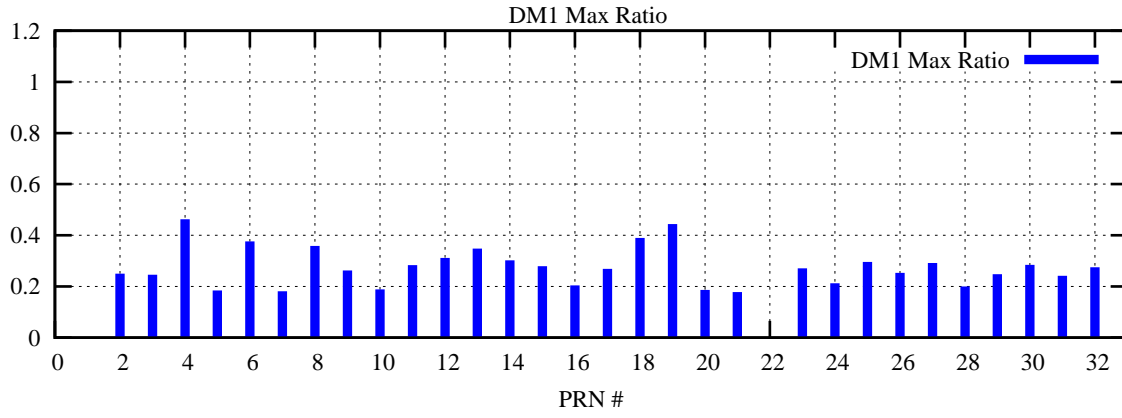

Ratio (PRN Bias/Threshold)

GpsWeek 2273 Day 4

Skinny (Type 0): PRN 8 22
Broad (Type 2): PRN 7 15 17 21 24