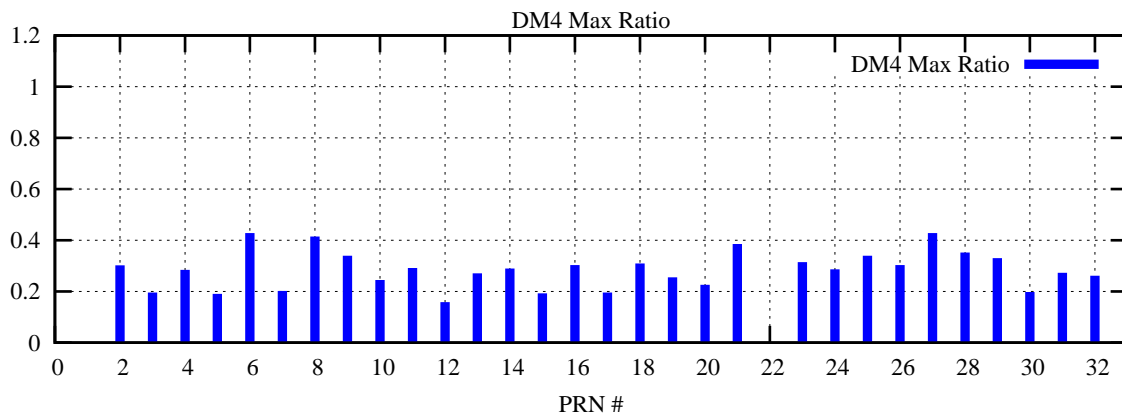

Ratio (PRN Bias/Threshold)

GpsWeek 2273 Day 4

Skinny (Type 0): PRN 8 22
Broad (Type 2): PRN 7 15 17 21 24