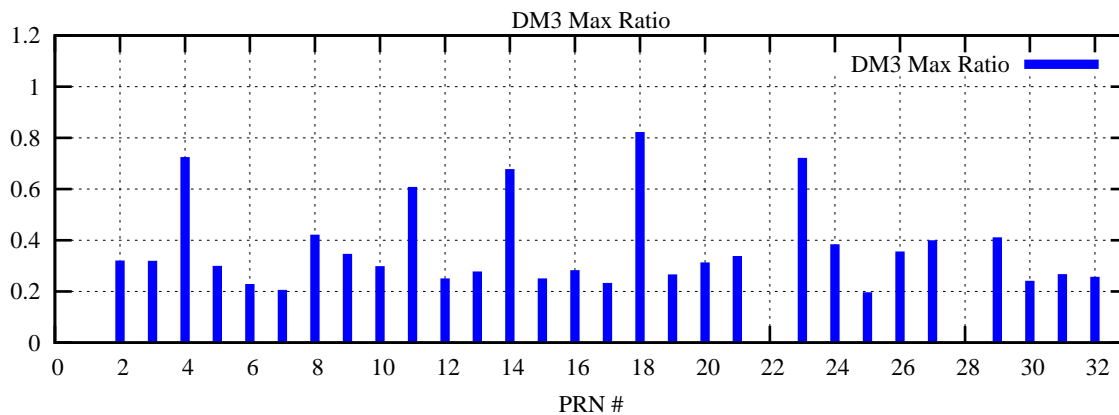

Ratio (PRN Bias/Threshold)

GpsWeek 2275 Day 0

Skinny (Type 0): PRN 8 22  
Broad (Type 2): PRN 7 15 17 21 24