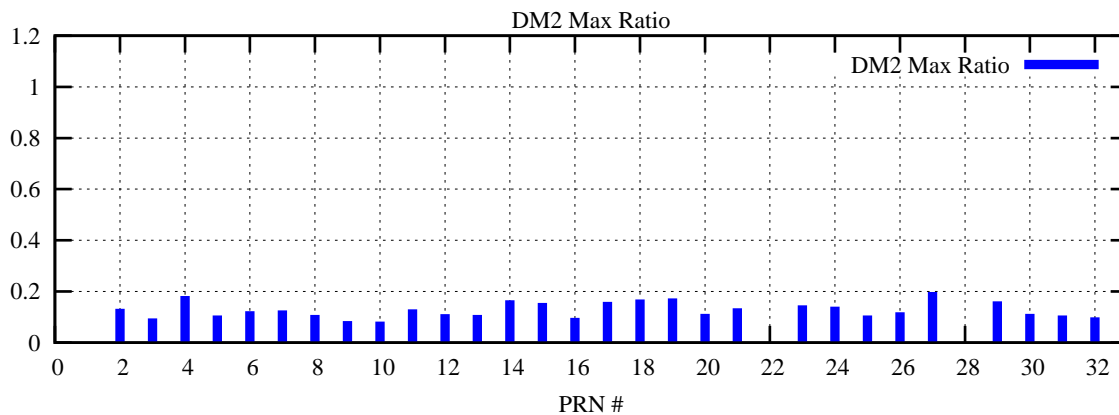

Ratio (PRN Bias/Threshold)

GpsWeek 2275 Day 0

Skinny (Type 0): PRN 8 22  
Broad (Type 2): PRN 7 15 17 21 24