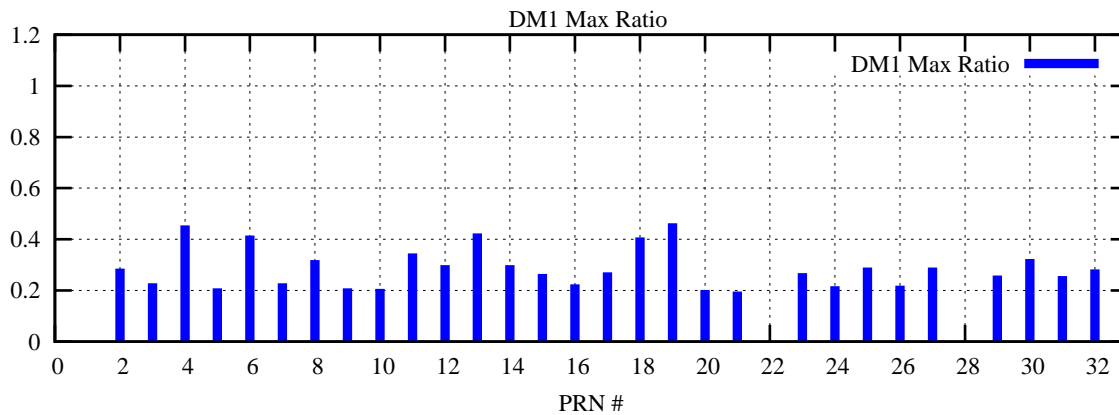

Ratio (PRN Bias/Threshold)

GpsWeek 2275 Day 0

Skinny (Type 0): PRN 8 22  
Broad (Type 2): PRN 7 15 17 21 24