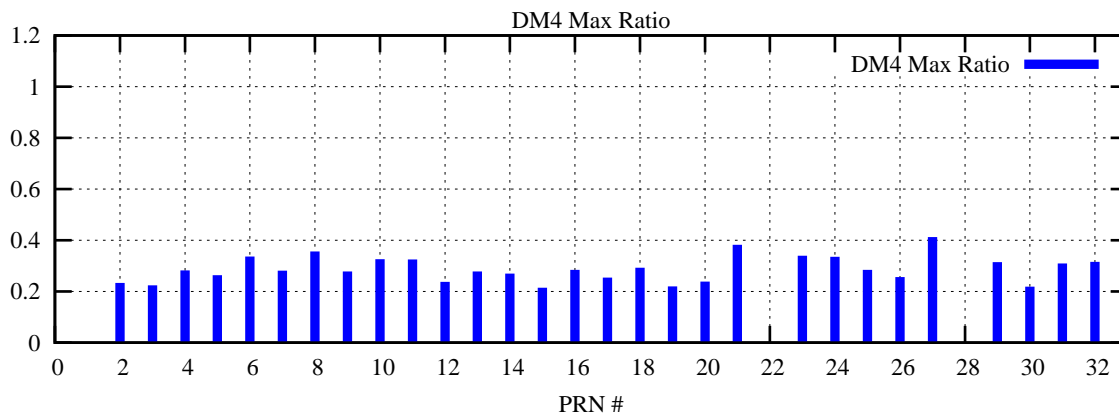

Ratio (PRN Bias/Threshold)

GpsWeek 2275 Day 0

Skinny (Type 0): PRN 8 22  
Broad (Type 2): PRN 7 15 17 21 24