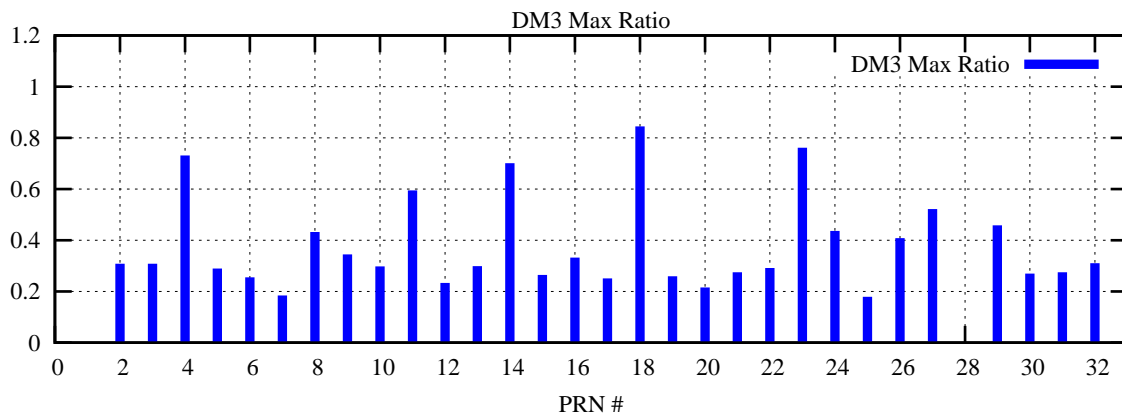

Ratio (PRN Bias/Threshold)

GpsWeek 2276 Day 0

Skinny (Type 0): PRN 8 22  
Broad (Type 2): PRN 7 15 17 21 24