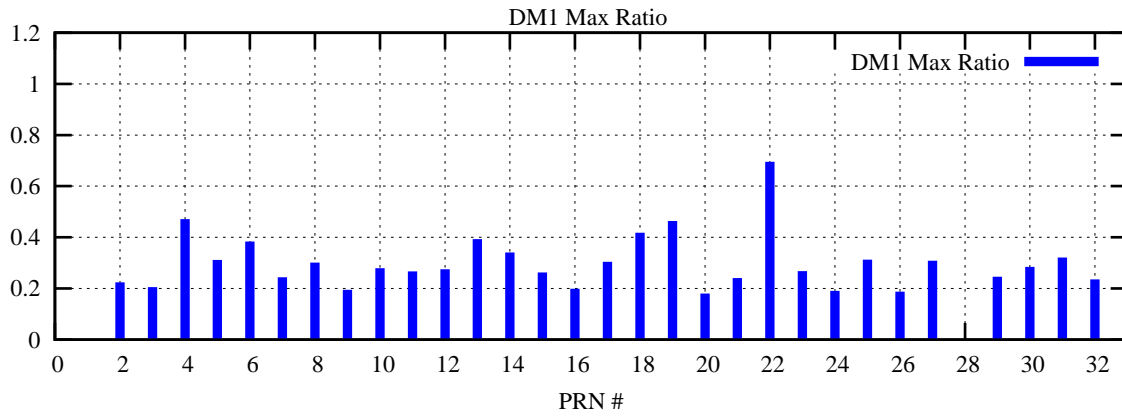

Ratio (PRN Bias/Threshold)

GpsWeek 2276 Day 0

Skinny (Type 0): PRN 8 22  
Broad (Type 2): PRN 7 15 17 21 24