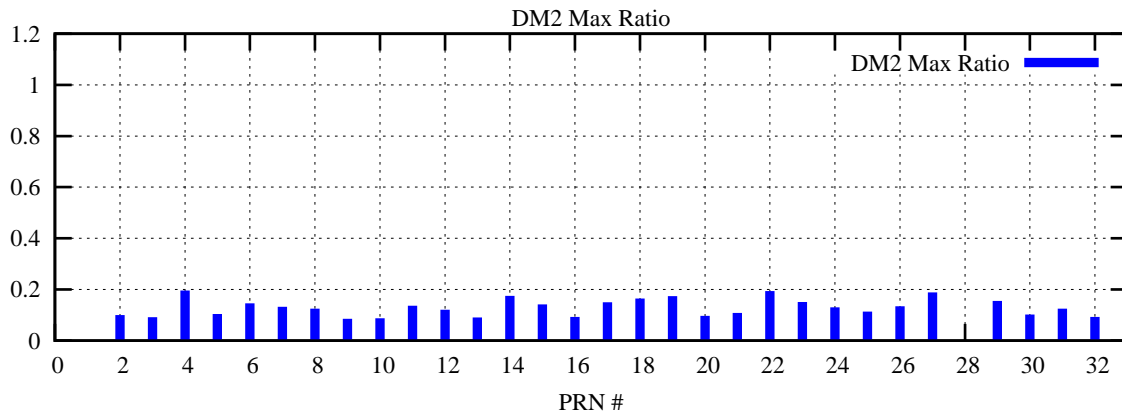

Ratio (PRN Bias/Threshold)

GpsWeek 2276 Day 0

Skinny (Type 0): PRN 8 22  
Broad (Type 2): PRN 7 15 17 21 24