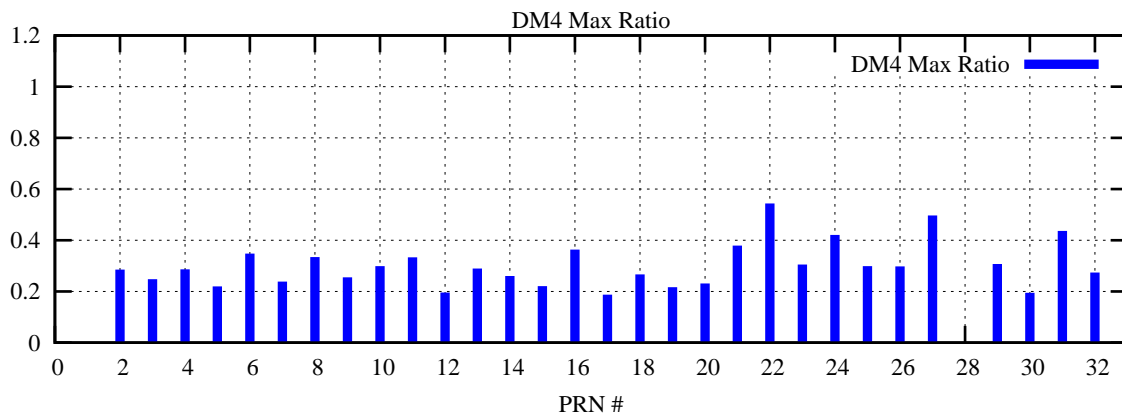

Ratio (PRN Bias/Threshold)

GpsWeek 2276 Day 0

Skinny (Type 0): PRN 8 22  
Broad (Type 2): PRN 7 15 17 21 24