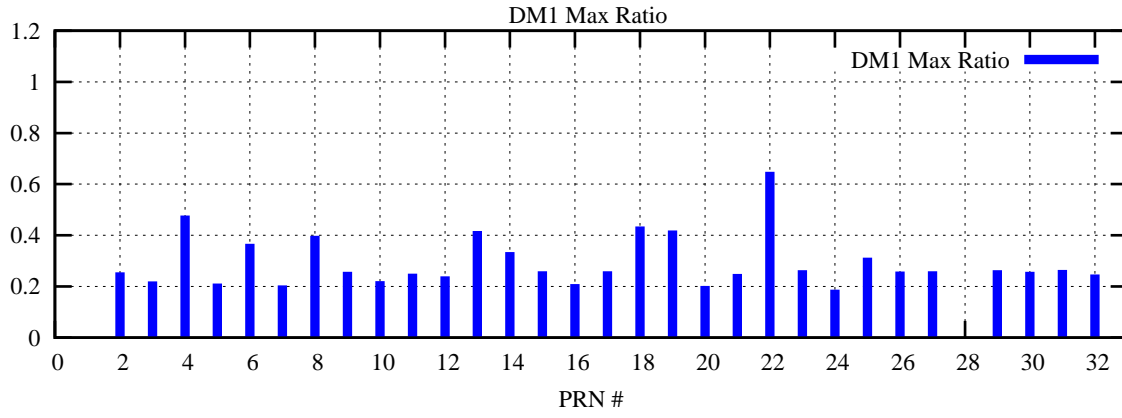

Ratio (PRN Bias/Threshold)

GpsWeek 2277 Day 0

Skinny (Type 0): PRN 8 22
Broad (Type 2): PRN 7 15 17 21 24