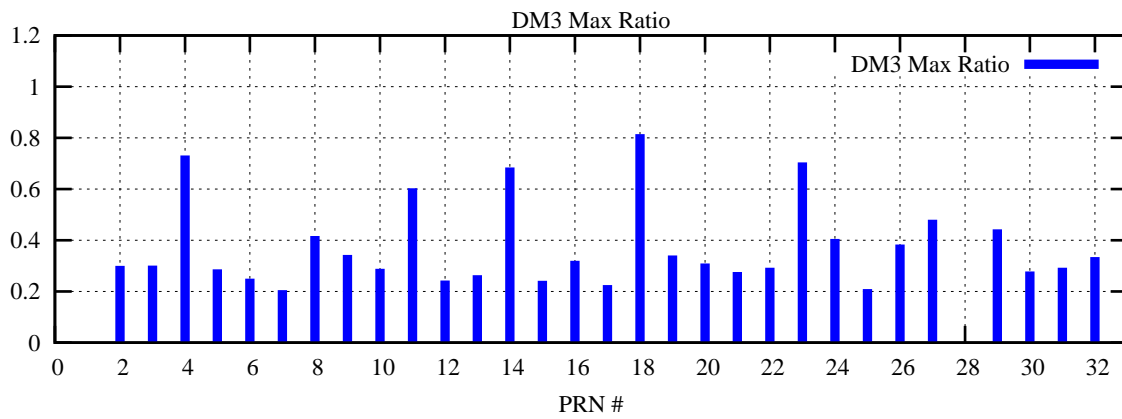

Ratio (PRN Bias/Threshold)

GpsWeek 2277 Day 0

Skinny (Type 0): PRN 8 22
Broad (Type 2): PRN 7 15 17 21 24