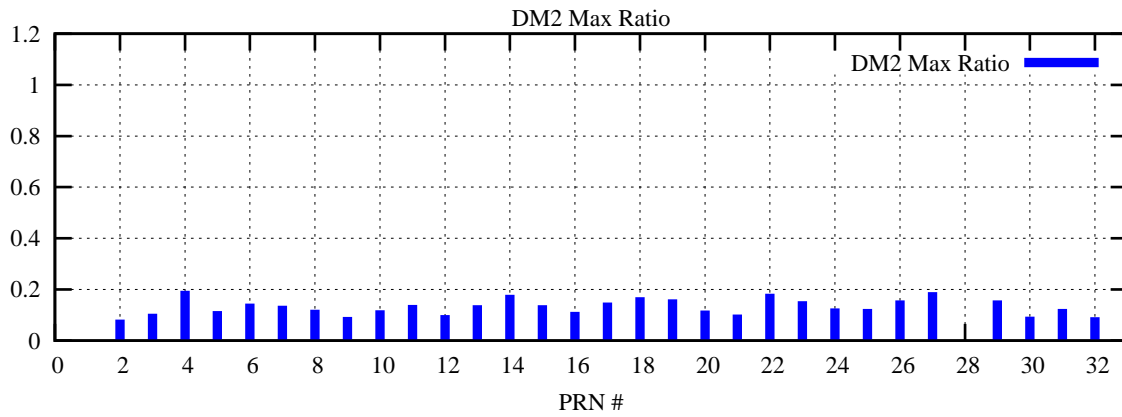

Ratio (PRN Bias/Threshold)

GpsWeek 2277 Day 0

Skinny (Type 0): PRN 8 22
Broad (Type 2): PRN 7 15 17 21 24