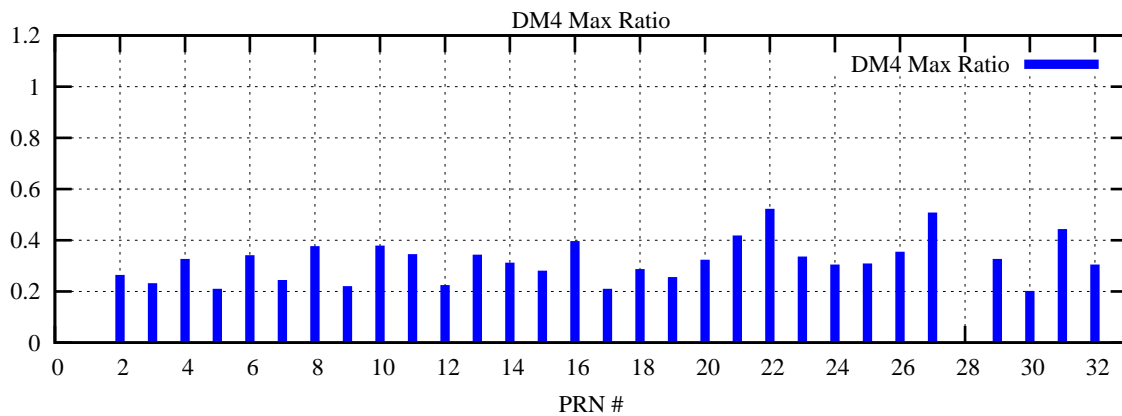

Ratio (PRN Bias/Threshold)

GpsWeek 2277 Day 0

Skinny (Type 0): PRN 8 22
Broad (Type 2): PRN 7 15 17 21 24