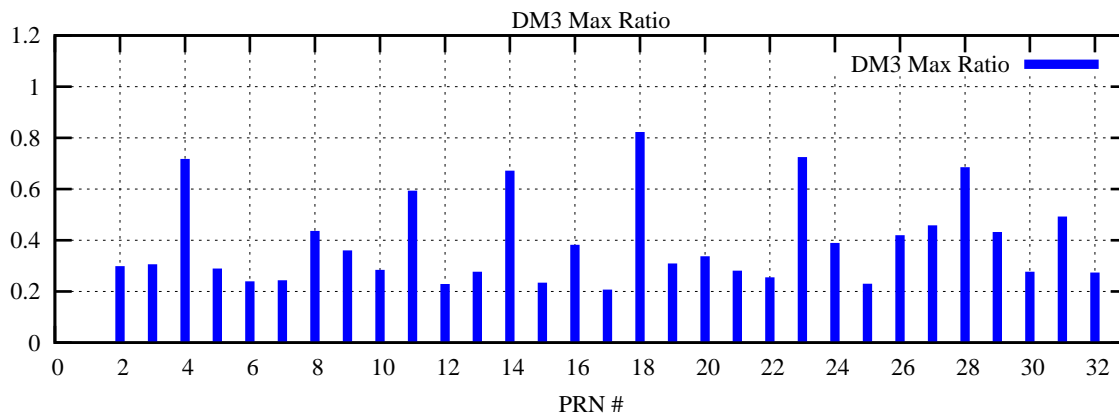

Ratio (PRN Bias/Threshold)

GpsWeek 2277 Day 6

Skinny (Type 0): PRN 8 22
Broad (Type 2): PRN 7 15 17 21 24