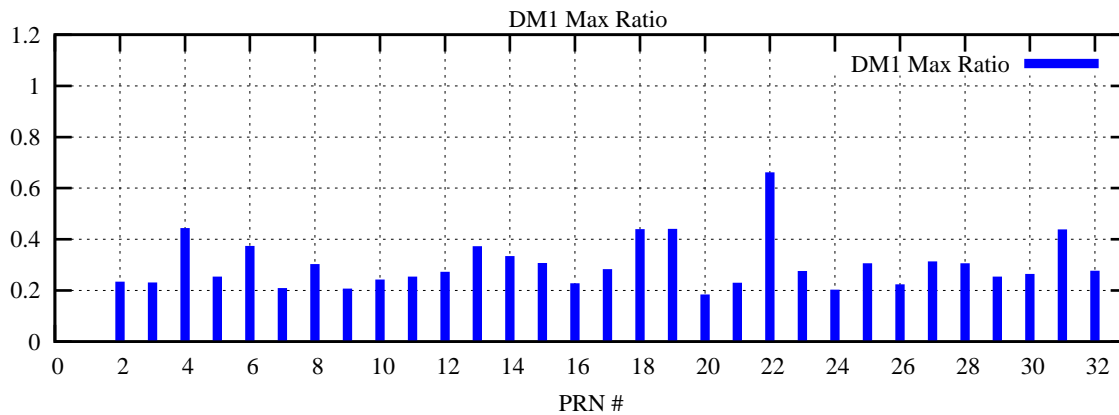

Ratio (PRN Bias/Threshold)

GpsWeek 2277 Day 6

Skinny (Type 0): PRN 8 22
Broad (Type 2): PRN 7 15 17 21 24