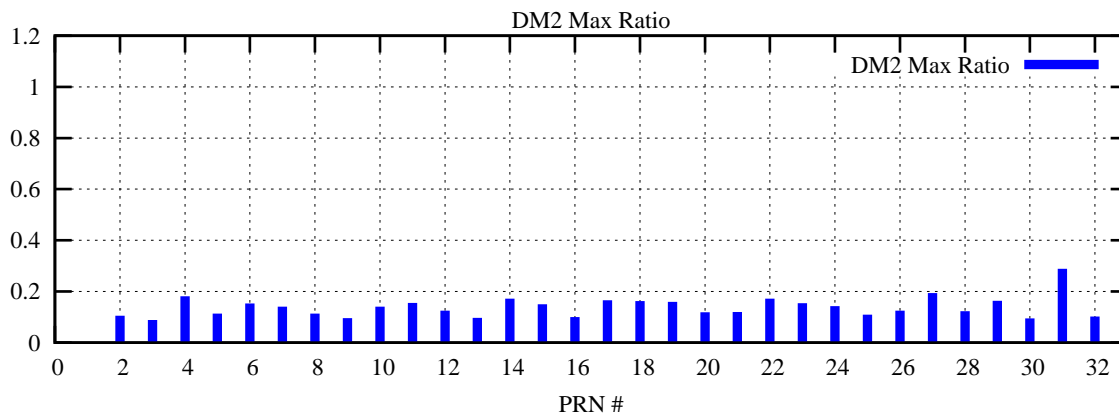

Ratio (PRN Bias/Threshold)

GpsWeek 2277 Day 6

Skinny (Type 0): PRN 8 22
Broad (Type 2): PRN 7 15 17 21 24