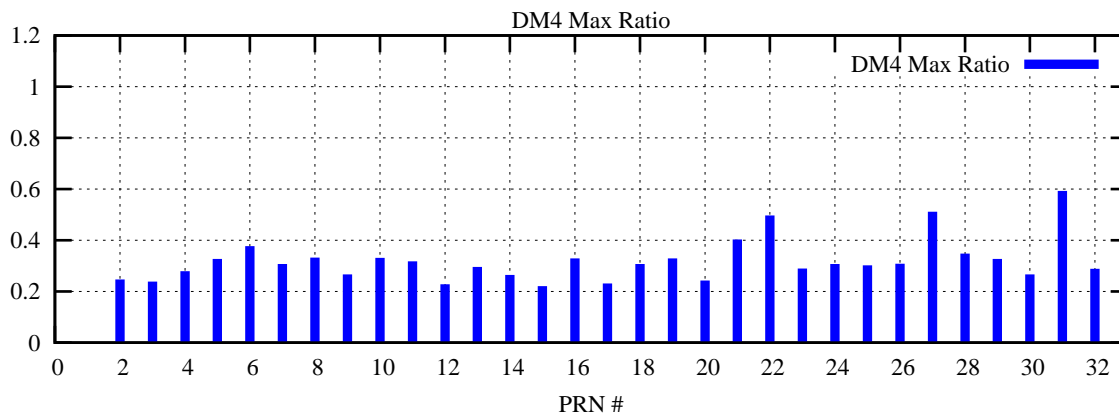

Ratio (PRN Bias/Threshold)

GpsWeek 2277 Day 6

Skinny (Type 0): PRN 8 22
Broad (Type 2): PRN 7 15 17 21 24