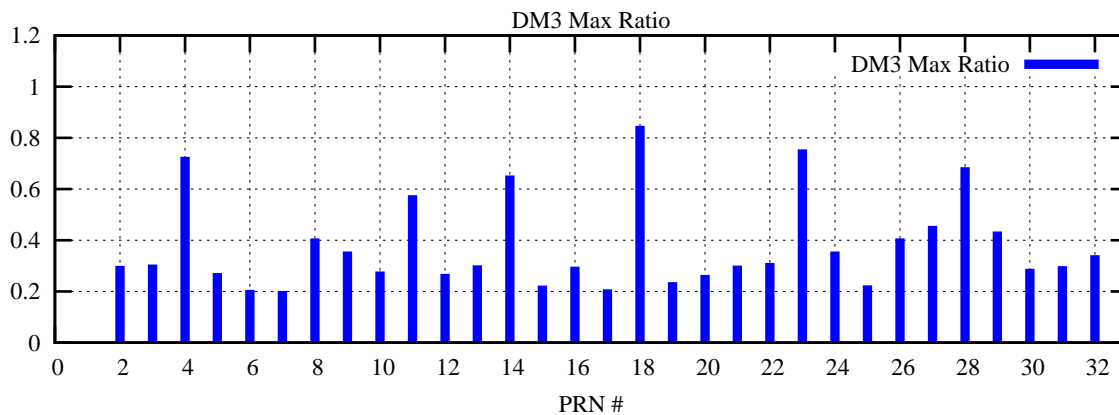

Ratio (PRN Bias/Threshold)

GpsWeek 2280 Day 3

Skinny (Type 0): PRN 8 22
Broad (Type 2): PRN 7 15 17 21 24