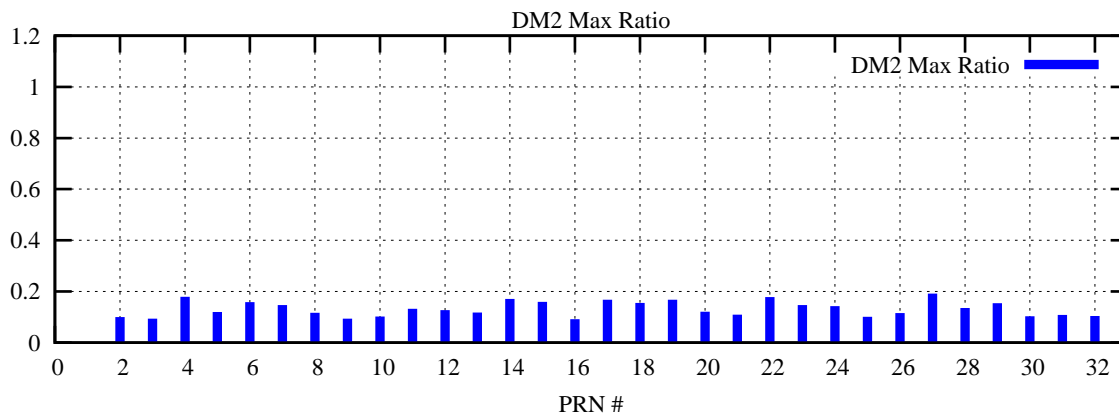

Ratio (PRN Bias/Threshold)

GpsWeek 2280 Day 3

Skinny (Type 0): PRN 8 22
Broad (Type 2): PRN 7 15 17 21 24