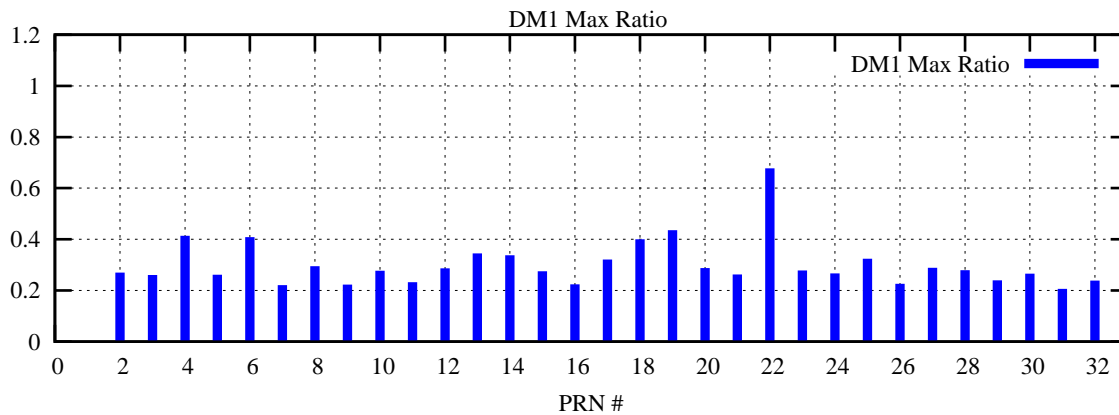

Ratio (PRN Bias/Threshold)

GpsWeek 2280 Day 3

Skinny (Type 0): PRN 8 22
Broad (Type 2): PRN 7 15 17 21 24