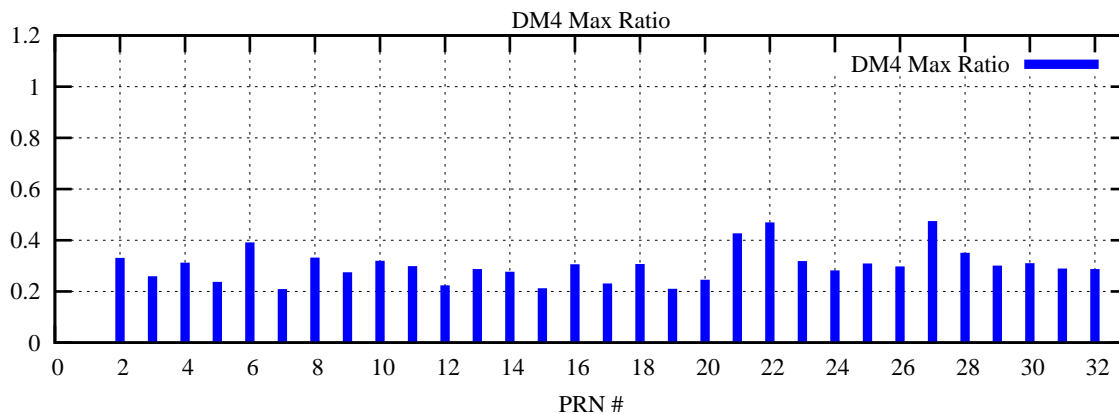

Ratio (PRN Bias/Threshold)

GpsWeek 2280 Day 3

Skinny (Type 0): PRN 8 22
Broad (Type 2): PRN 7 15 17 21 24