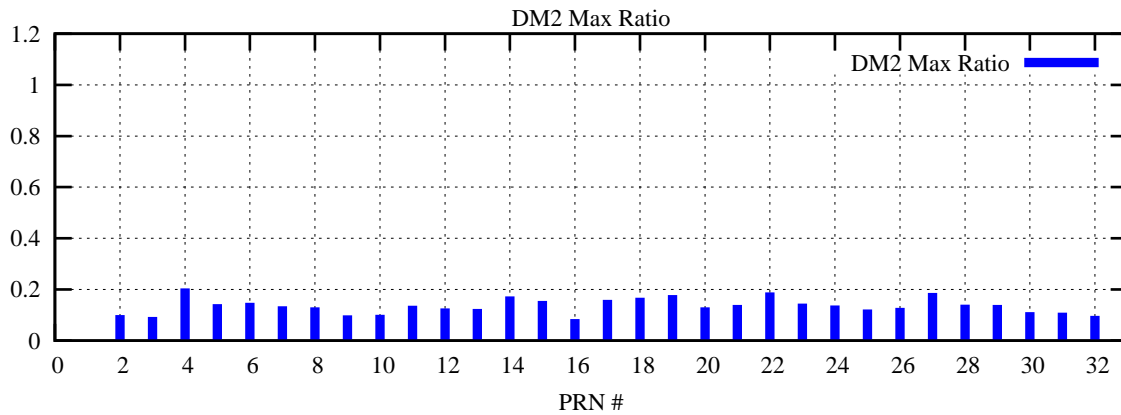

Ratio (PRN Bias/Threshold)
GpsWeek 2281 Day 0

Skinny (Type 0): PRN 8 22
Broad (Type 2): PRN 7 15 17 21 24