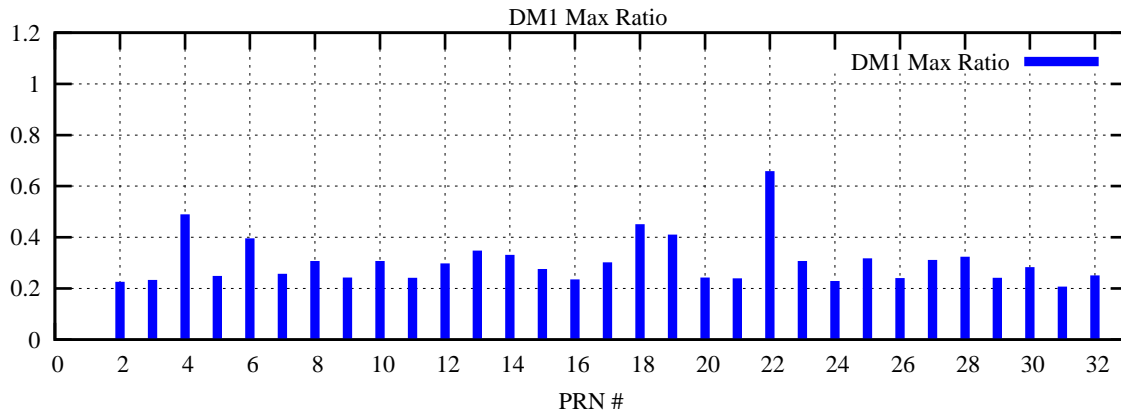

Ratio (PRN Bias/Threshold)
GpsWeek 2281 Day 0

Skinny (Type 0): PRN 8 22
Broad (Type 2): PRN 7 15 17 21 24