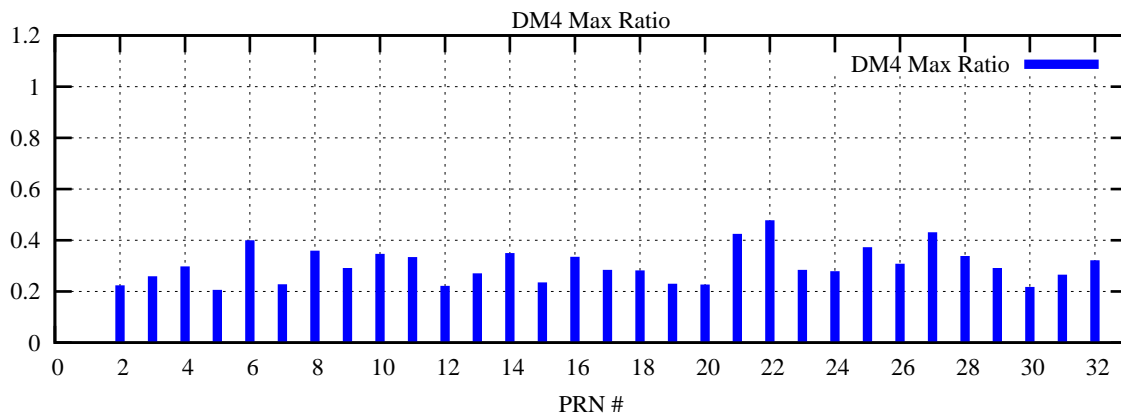

Ratio (PRN Bias/Threshold)
GpsWeek 2281 Day 0

Skinny (Type 0): PRN 8 22
Broad (Type 2): PRN 7 15 17 21 24