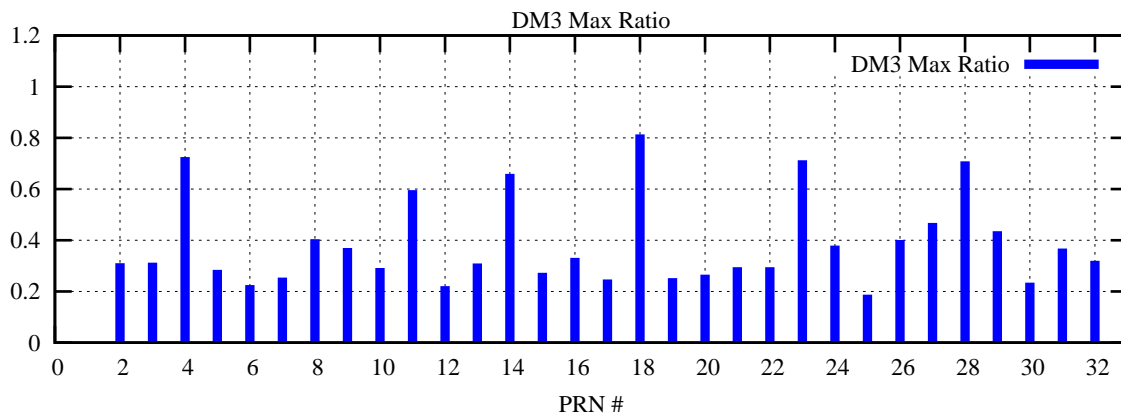

Ratio (PRN Bias/Threshold)
GpsWeek 2281 Day 0

Skinny (Type 0): PRN 8 22
Broad (Type 2): PRN 7 15 17 21 24