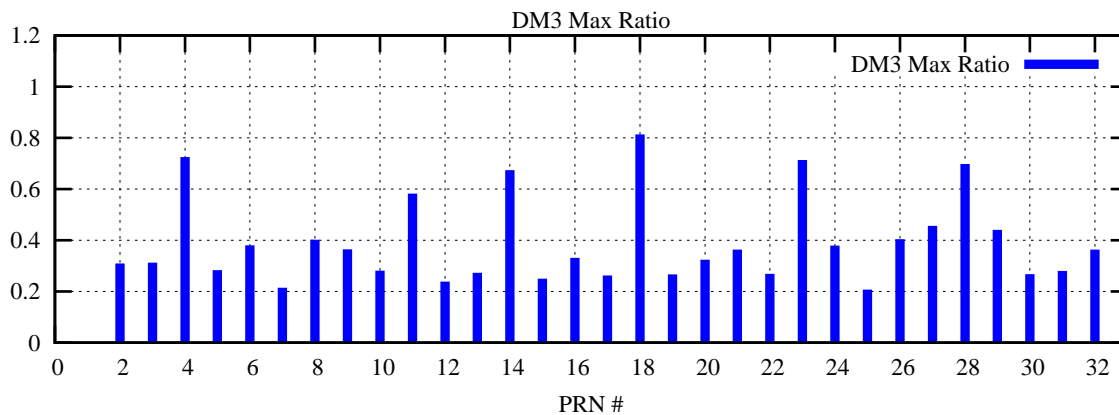

Ratio (PRN Bias/Threshold)

GpsWeek 2281 Day 1

Skinny (Type 0): PRN 8 22  
Broad (Type 2): PRN 7 15 17 21 24