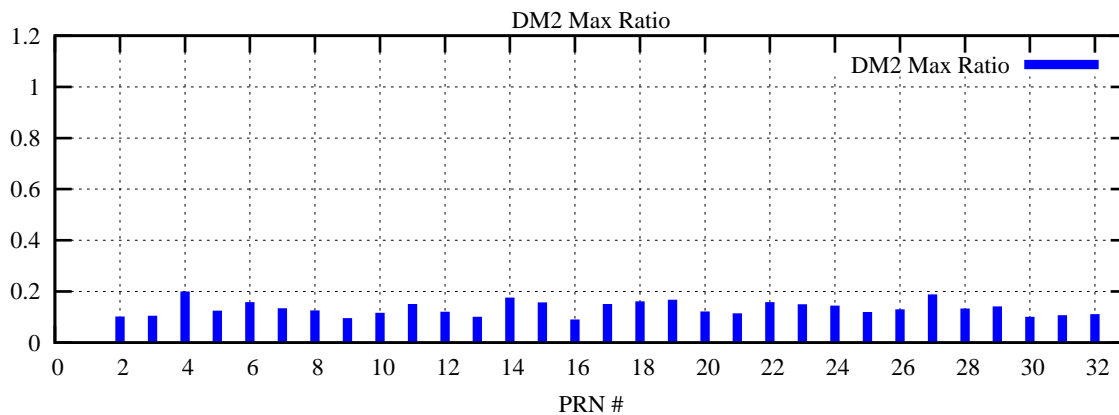

Ratio (PRN Bias/Threshold)

GpsWeek 2281 Day 1

Skinny (Type 0): PRN 8 22  
Broad (Type 2): PRN 7 15 17 21 24