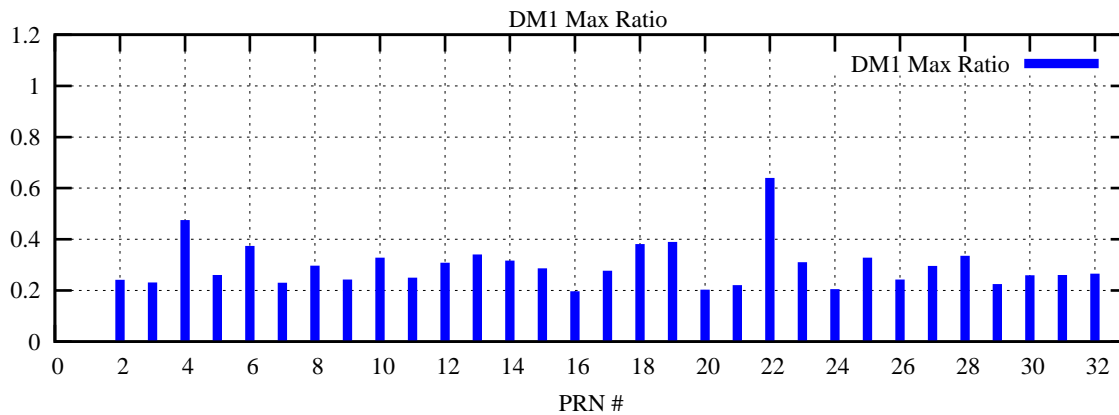

Ratio (PRN Bias/Threshold)

GpsWeek 2281 Day 1

Skinny (Type 0): PRN 8 22  
Broad (Type 2): PRN 7 15 17 21 24