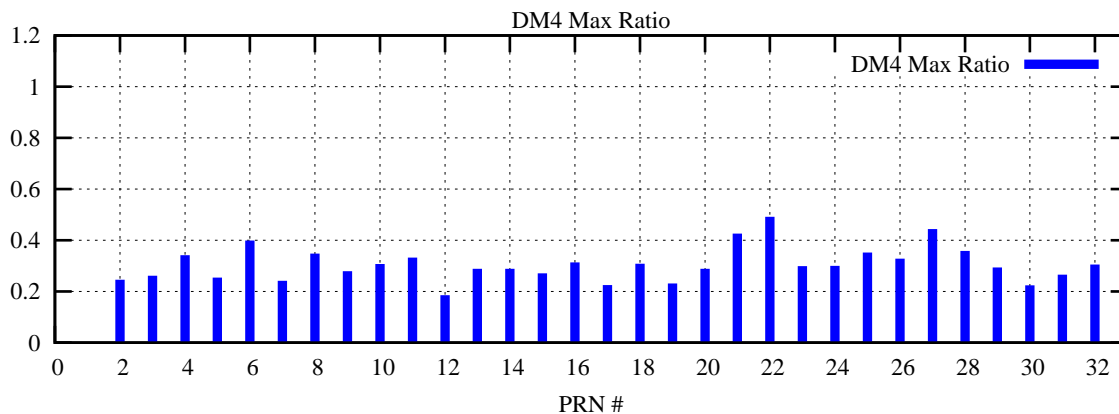

Ratio (PRN Bias/Threshold)

GpsWeek 2281 Day 1

Skinny (Type 0): PRN 8 22  
Broad (Type 2): PRN 7 15 17 21 24