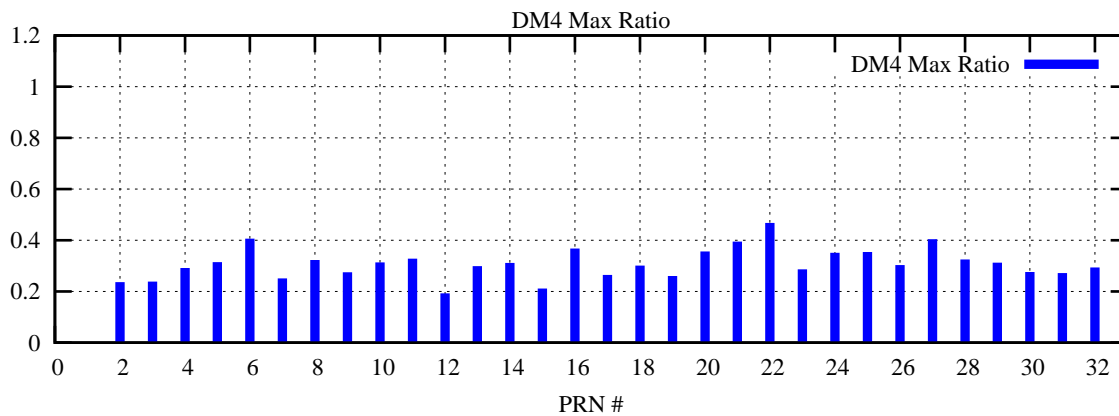

Ratio (PRN Bias/Threshold)

GpsWeek 2281 Day 3

Skinny (Type 0): PRN 8 22
Broad (Type 2): PRN 7 15 17 21 24