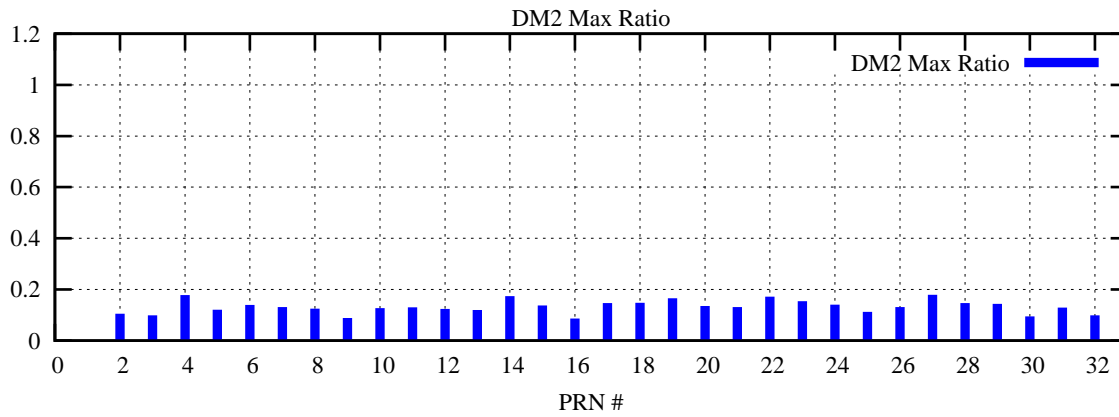

Ratio (PRN Bias/Threshold)

GpsWeek 2281 Day 3

Skinny (Type 0): PRN 8 22
Broad (Type 2): PRN 7 15 17 21 24