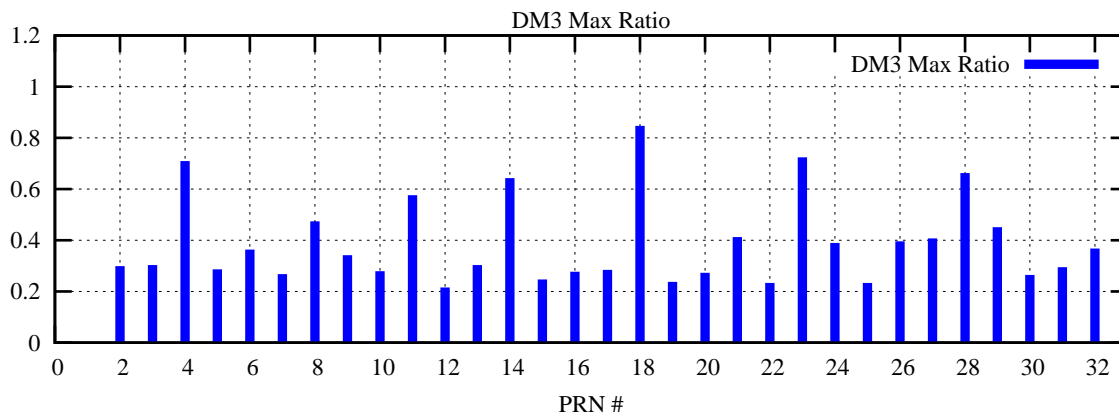

Ratio (PRN Bias/Threshold)

GpsWeek 2281 Day 3

Skinny (Type 0): PRN 8 22
Broad (Type 2): PRN 7 15 17 21 24