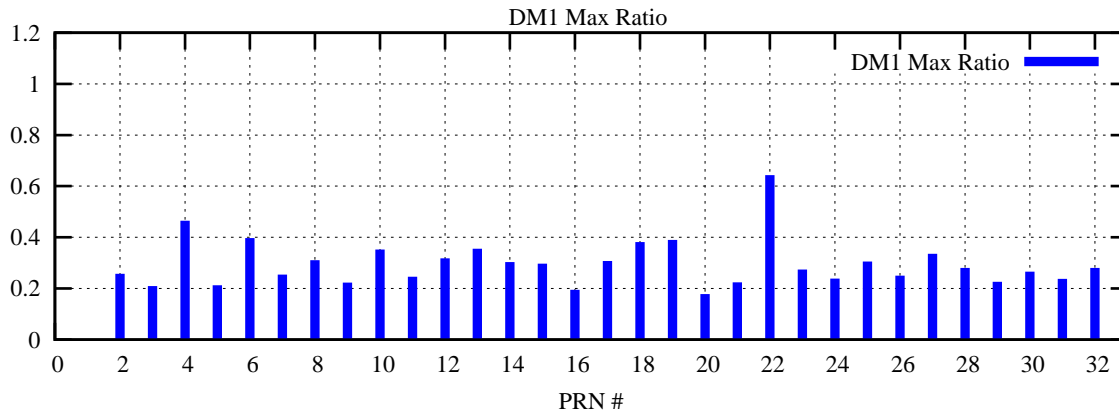

Ratio (PRN Bias/Threshold)

GpsWeek 2281 Day 3

Skinny (Type 0): PRN 8 22
Broad (Type 2): PRN 7 15 17 21 24