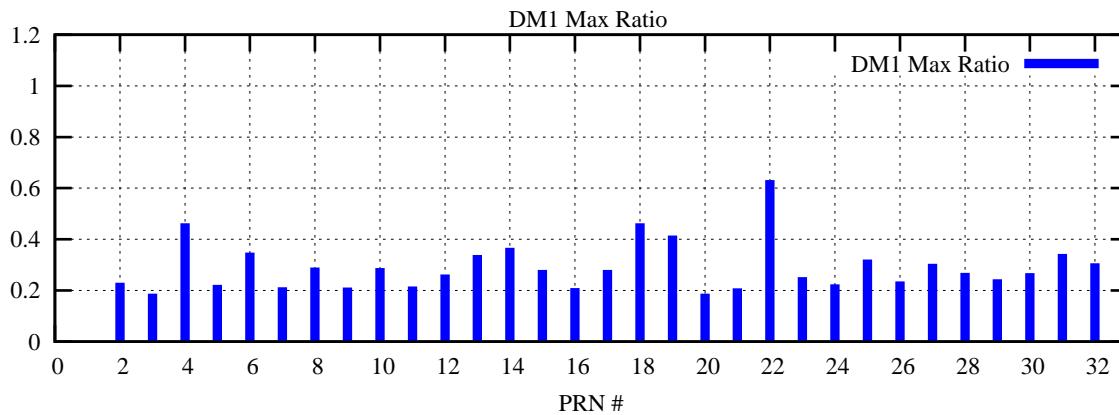

Ratio (PRN Bias/Threshold)

GpsWeek 2282 Day 0

Skinny (Type 0): PRN 8 22
Broad (Type 2): PRN 7 15 17 21 24