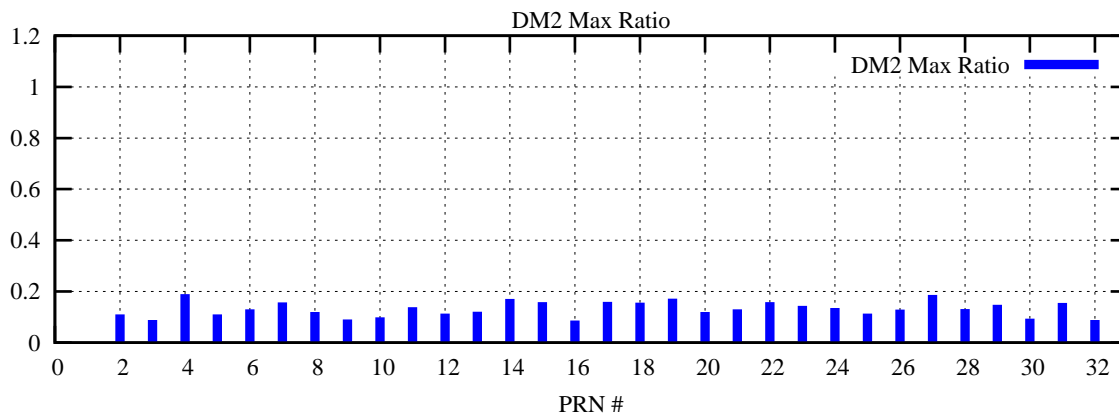

Ratio (PRN Bias/Threshold)

GpsWeek 2282 Day 0

Skinny (Type 0): PRN 8 22
Broad (Type 2): PRN 7 15 17 21 24