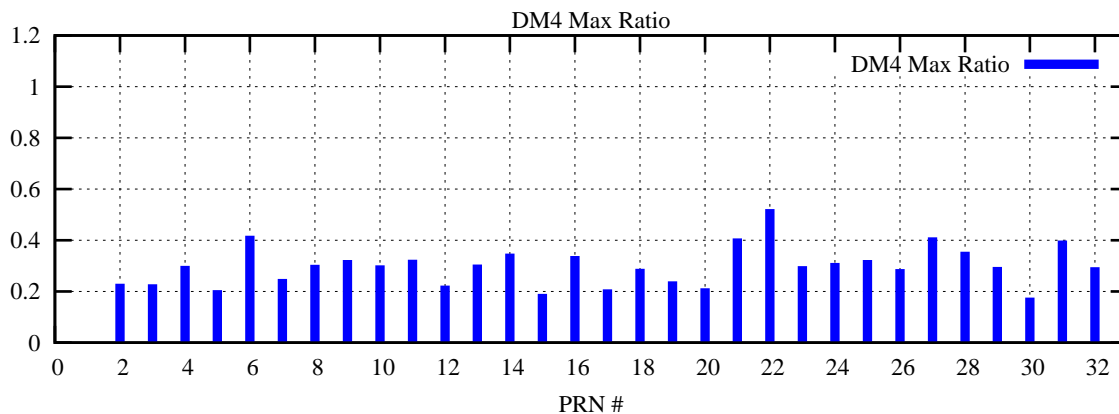

Ratio (PRN Bias/Threshold)

GpsWeek 2282 Day 0

Skinny (Type 0): PRN 8 22
Broad (Type 2): PRN 7 15 17 21 24