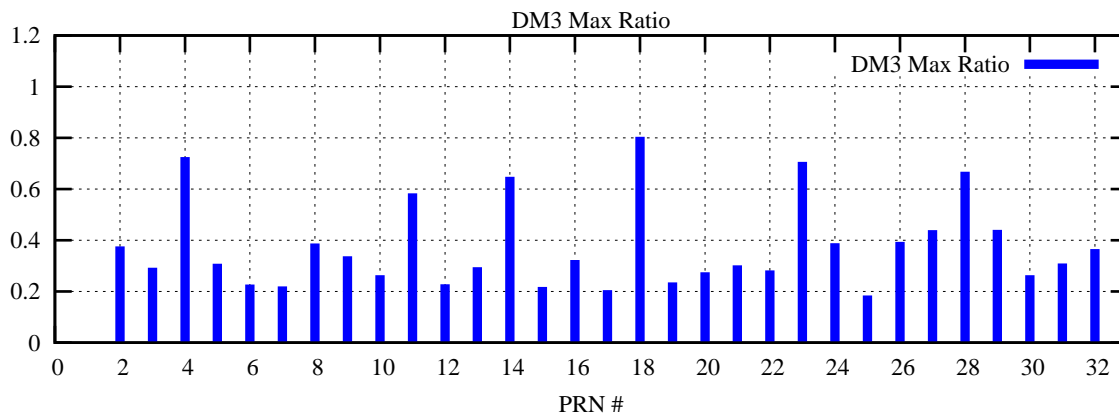

Ratio (PRN Bias/Threshold)

GpsWeek 2282 Day 0

Skinny (Type 0): PRN 8 22
Broad (Type 2): PRN 7 15 17 21 24