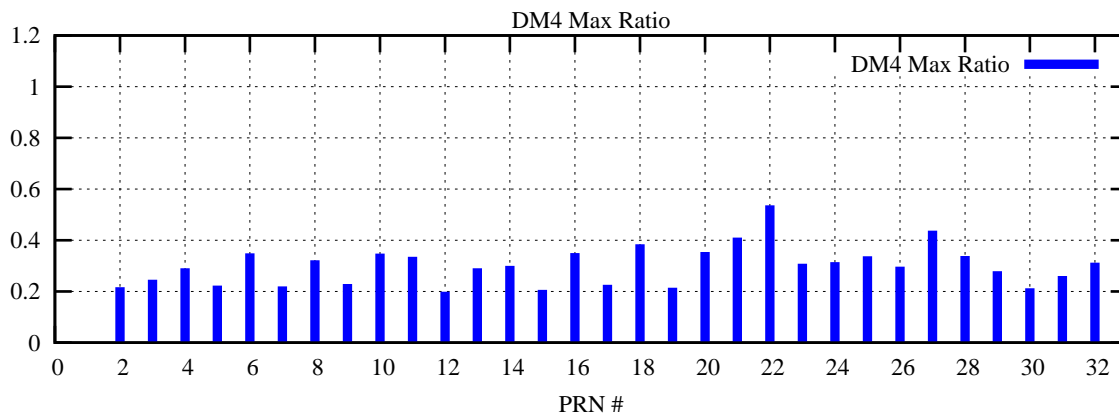

Ratio (PRN Bias/Threshold)

GpsWeek 2282 Day 2

Skinny (Type 0): PRN 8 22
Broad (Type 2): PRN 7 15 17 21 24