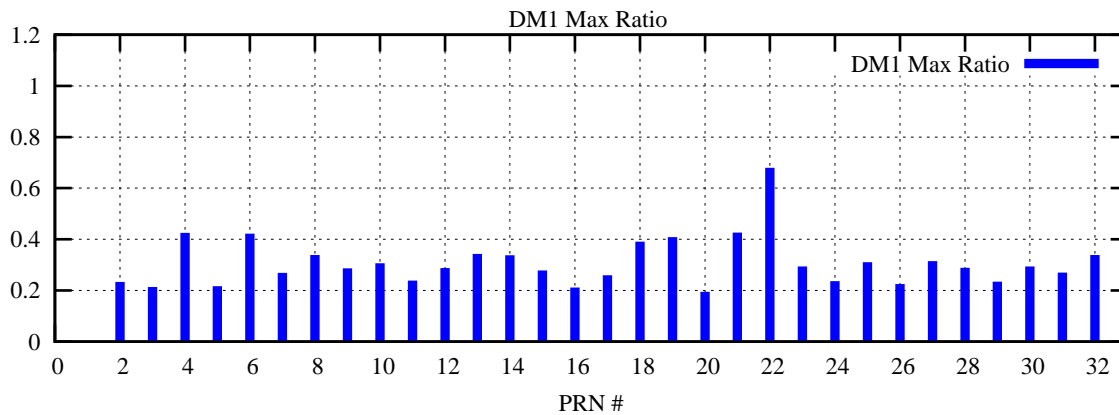

Ratio (PRN Bias/Threshold)

GpsWeek 2282 Day 2

Skinny (Type 0): PRN 8 22
Broad (Type 2): PRN 7 15 17 21 24