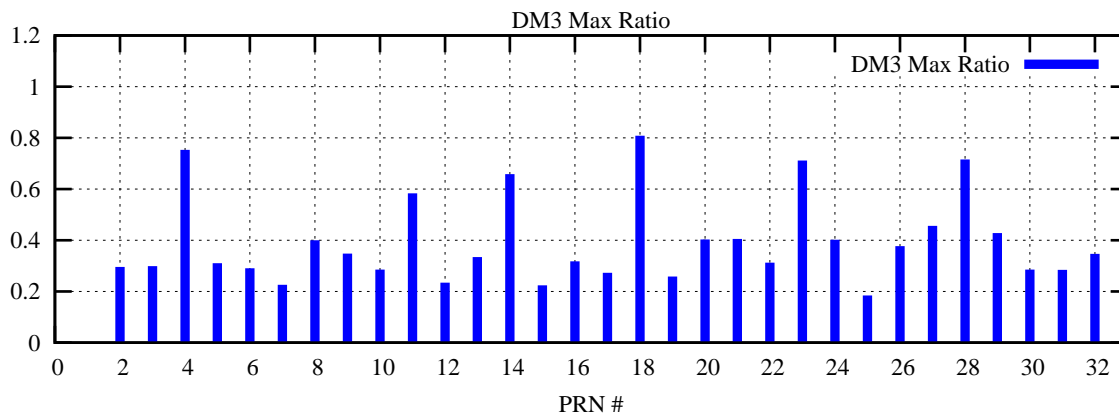

Ratio (PRN Bias/Threshold)

GpsWeek 2282 Day 2

Skinny (Type 0): PRN 8 22
Broad (Type 2): PRN 7 15 17 21 24