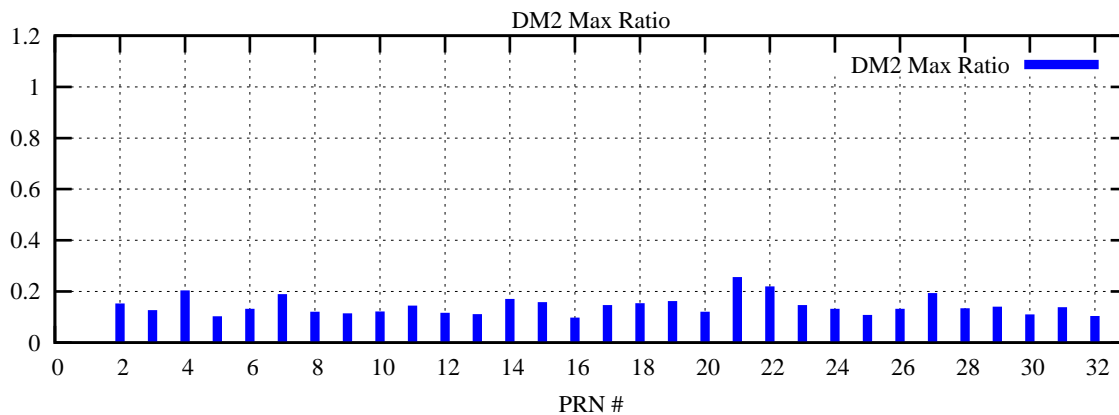

Ratio (PRN Bias/Threshold)

GpsWeek 2282 Day 2

Skinny (Type 0): PRN 8 22
Broad (Type 2): PRN 7 15 17 21 24