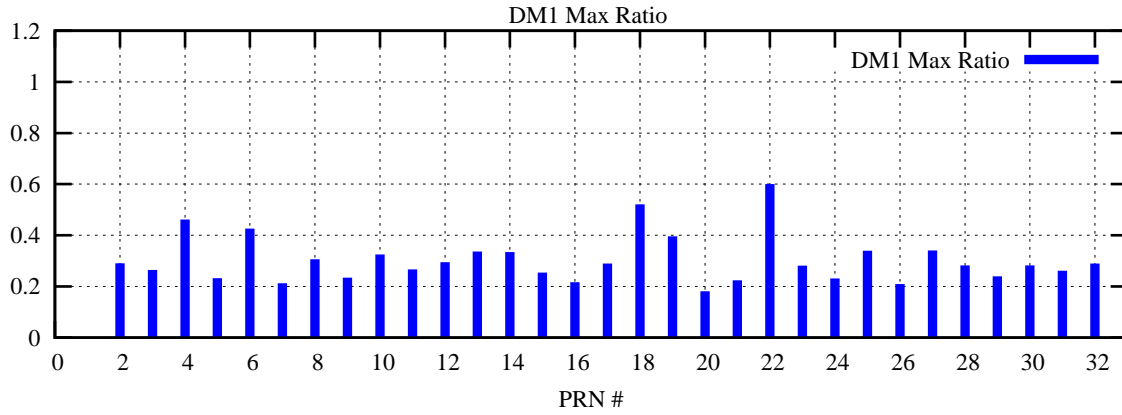

Ratio (PRN Bias/Threshold)

GpsWeek 2282 Day 5

Skinny (Type 0): PRN 8 22
Broad (Type 2): PRN 7 15 17 21 24