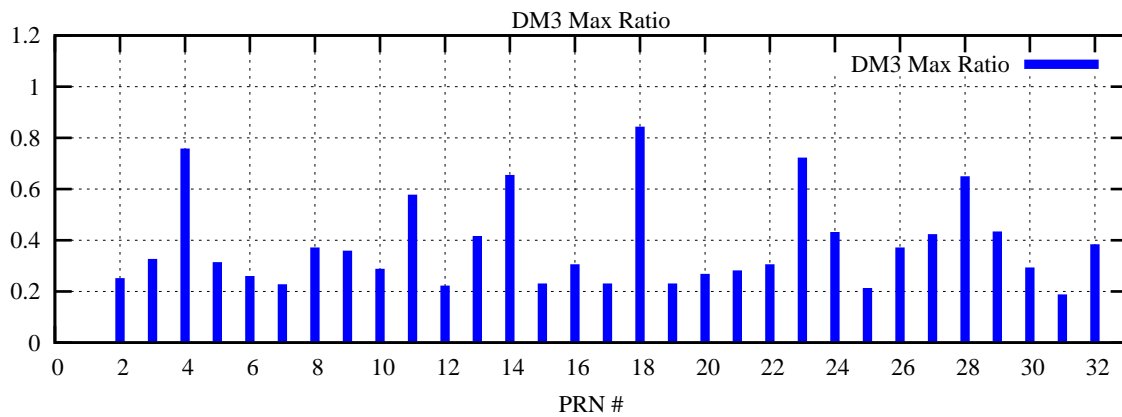

Ratio (PRN Bias/Threshold)

GpsWeek 2282 Day 5

Skinny (Type 0): PRN 8 22
Broad (Type 2): PRN 7 15 17 21 24