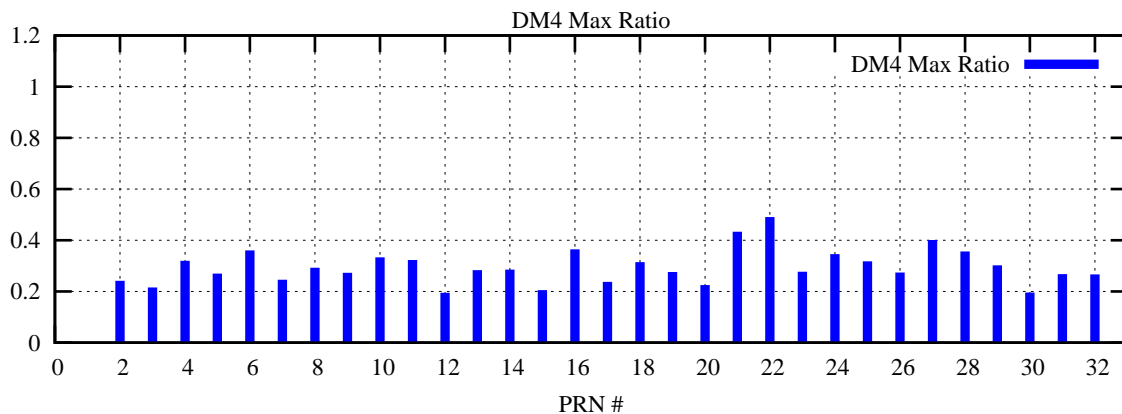

Ratio (PRN Bias/Threshold)

GpsWeek 2282 Day 5

Skinny (Type 0): PRN 8 22
Broad (Type 2): PRN 7 15 17 21 24