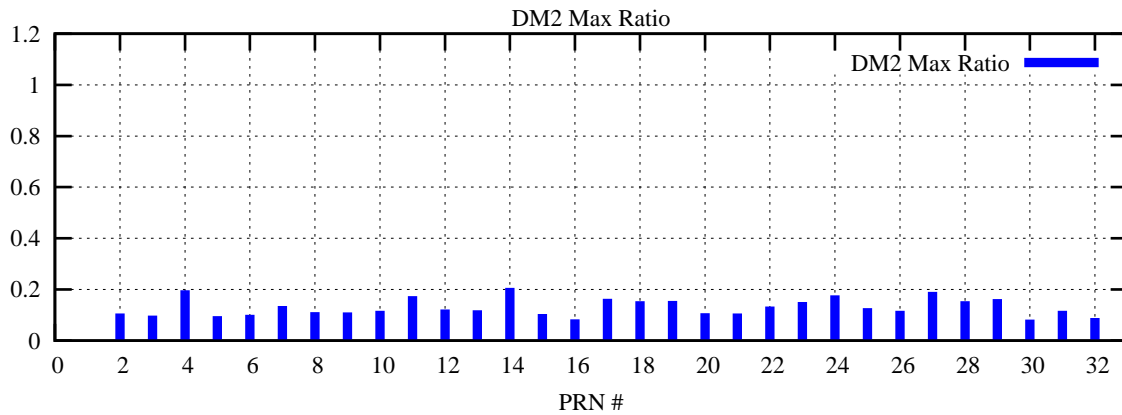

Ratio (PRN Bias/Threshold)

GpsWeek 2282 Day 5

Skinny (Type 0): PRN 8 22
Broad (Type 2): PRN 7 15 17 21 24