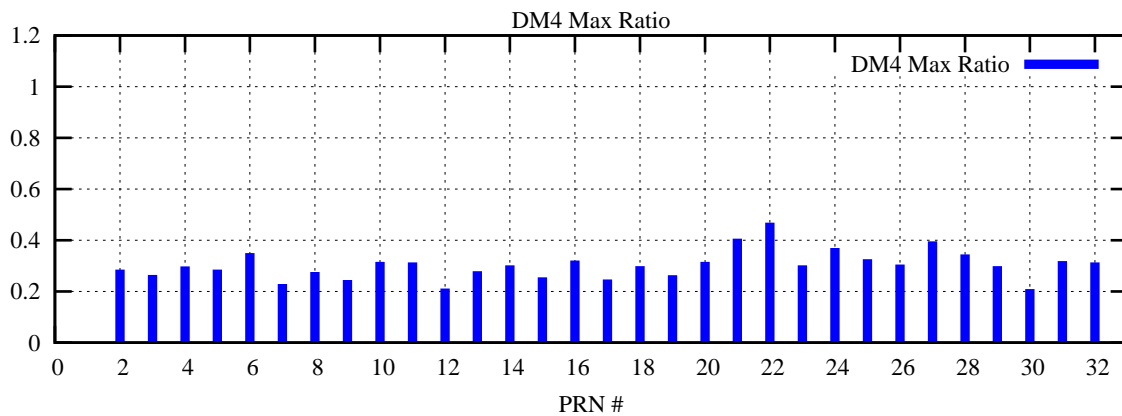

Ratio (PRN Bias/Threshold)

GpsWeek 2282 Day 6

Skinny (Type 0): PRN 8 22
Broad (Type 2): PRN 7 15 17 21 24