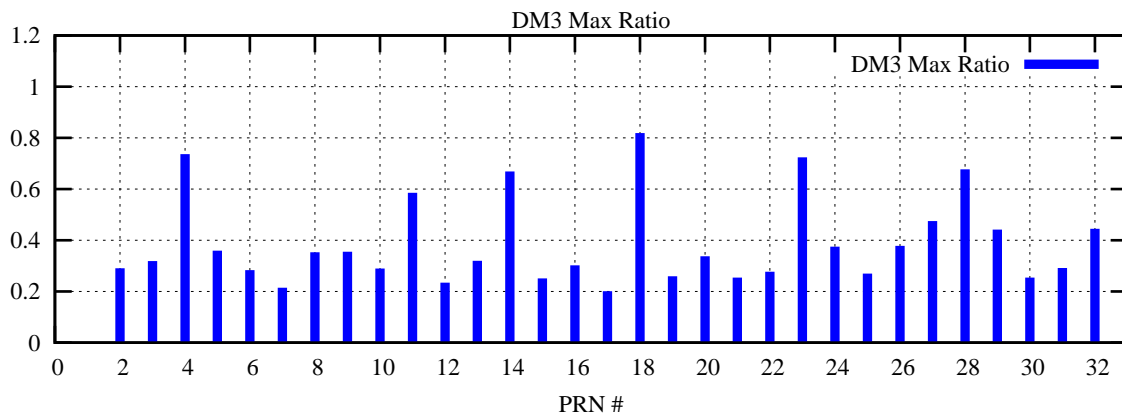

Ratio (PRN Bias/Threshold)

GpsWeek 2282 Day 6

Skinny (Type 0): PRN 8 22
Broad (Type 2): PRN 7 15 17 21 24