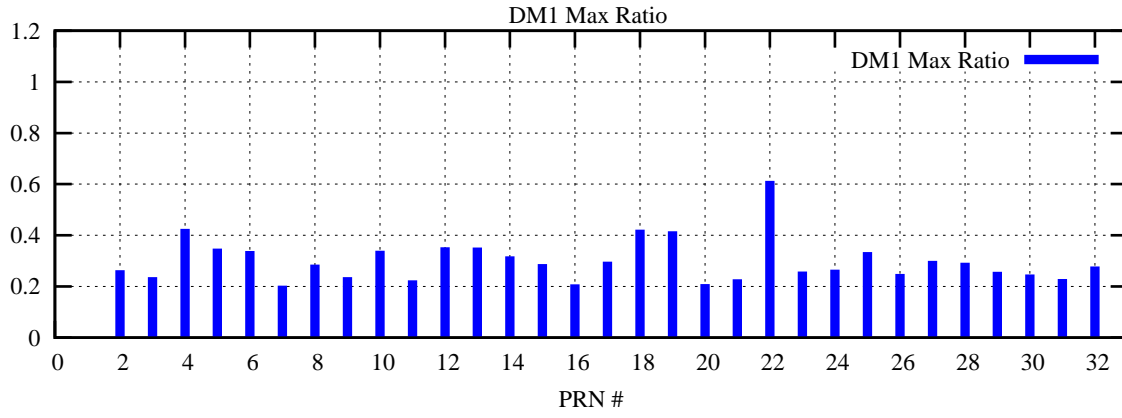

Ratio (PRN Bias/Threshold)

GpsWeek 2282 Day 6

Skinny (Type 0): PRN 8 22
Broad (Type 2): PRN 7 15 17 21 24