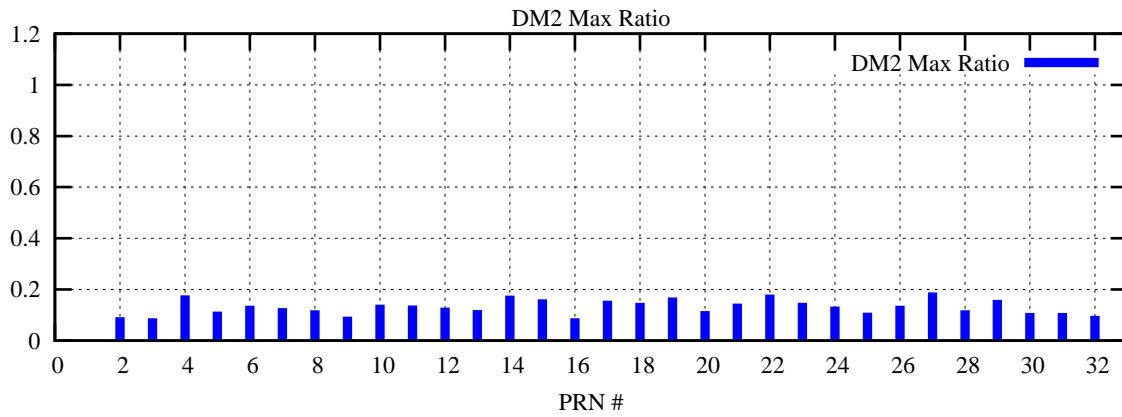

Ratio (PRN Bias/Threshold)

GpsWeek 2282 Day 6

Skinny (Type 0): PRN 8 22
Broad (Type 2): PRN 7 15 17 21 24