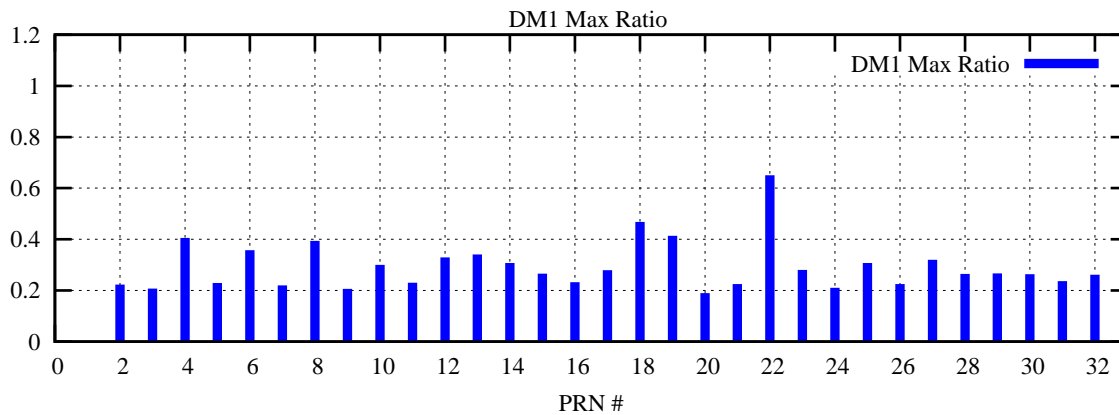

Ratio (PRN Bias/Threshold)

GpsWeek 2283 Day 0

Skinny (Type 0): PRN 8 22
Broad (Type 2): PRN 7 15 17 21 24