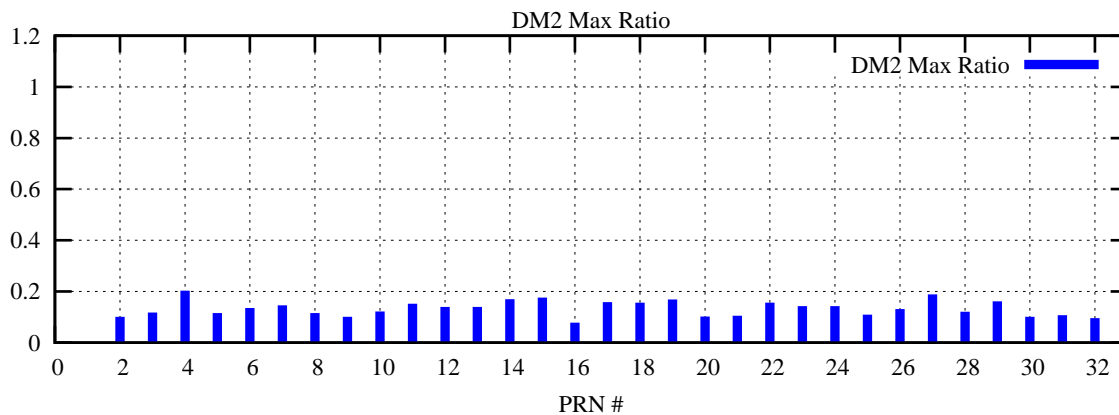

Ratio (PRN Bias/Threshold)

GpsWeek 2283 Day 0

Skinny (Type 0): PRN 8 22
Broad (Type 2): PRN 7 15 17 21 24