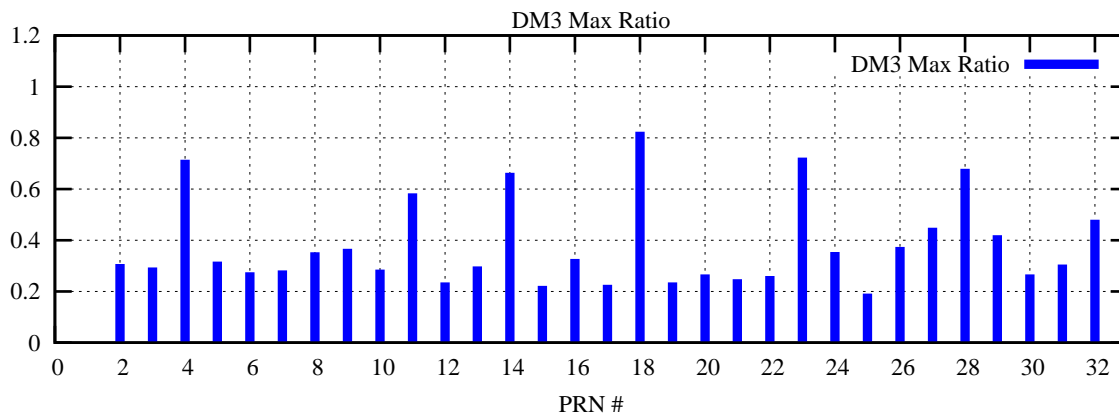

Ratio (PRN Bias/Threshold)

GpsWeek 2283 Day 0

Skinny (Type 0): PRN 8 22
Broad (Type 2): PRN 7 15 17 21 24