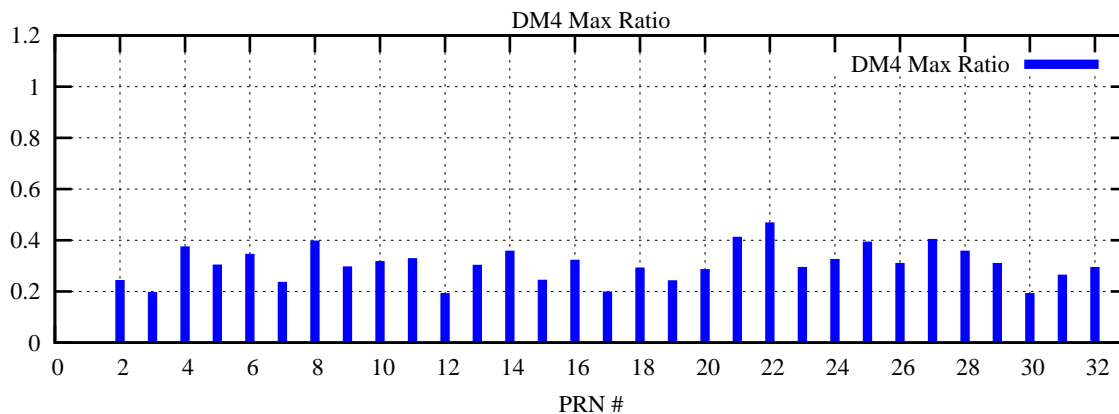

Ratio (PRN Bias/Threshold)

GpsWeek 2283 Day 0

Skinny (Type 0): PRN 8 22
Broad (Type 2): PRN 7 15 17 21 24