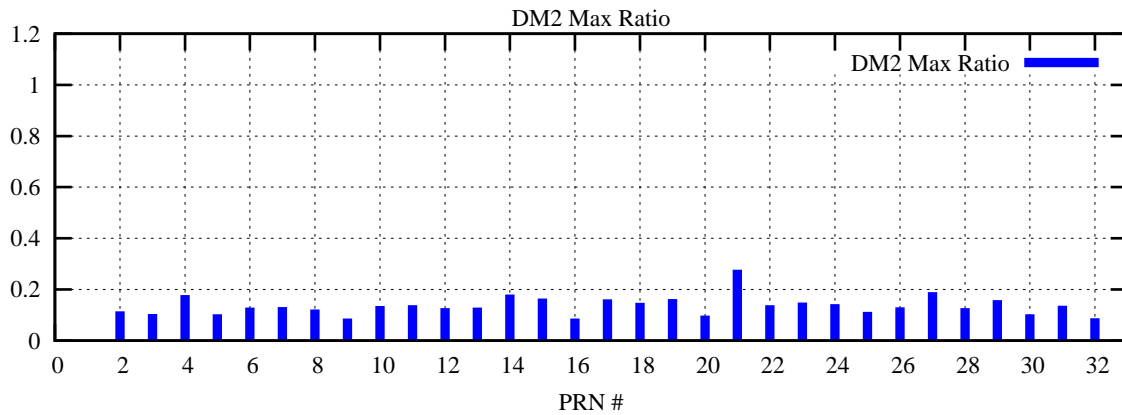

Ratio (PRN Bias/Threshold)

GpsWeek 2283 Day 3

Skinny (Type 0): PRN 8 22
Broad (Type 2): PRN 7 15 17 21 24