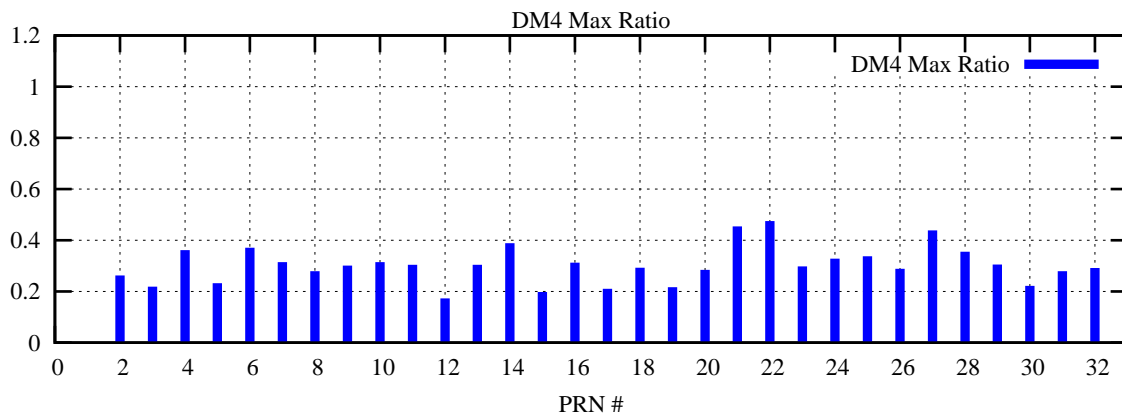

Ratio (PRN Bias/Threshold)

GpsWeek 2283 Day 3

Skinny (Type 0): PRN 8 22
Broad (Type 2): PRN 7 15 17 21 24