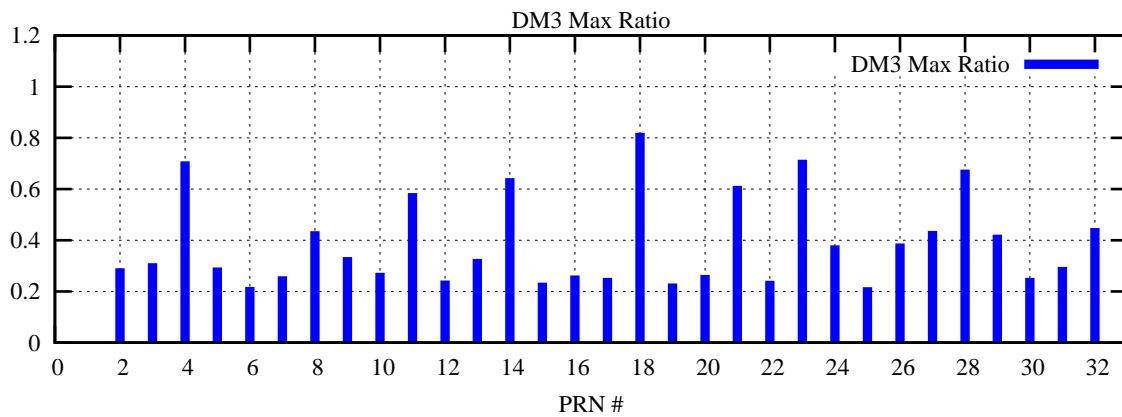

Ratio (PRN Bias/Threshold)

GpsWeek 2283 Day 3

Skinny (Type 0): PRN 8 22
Broad (Type 2): PRN 7 15 17 21 24