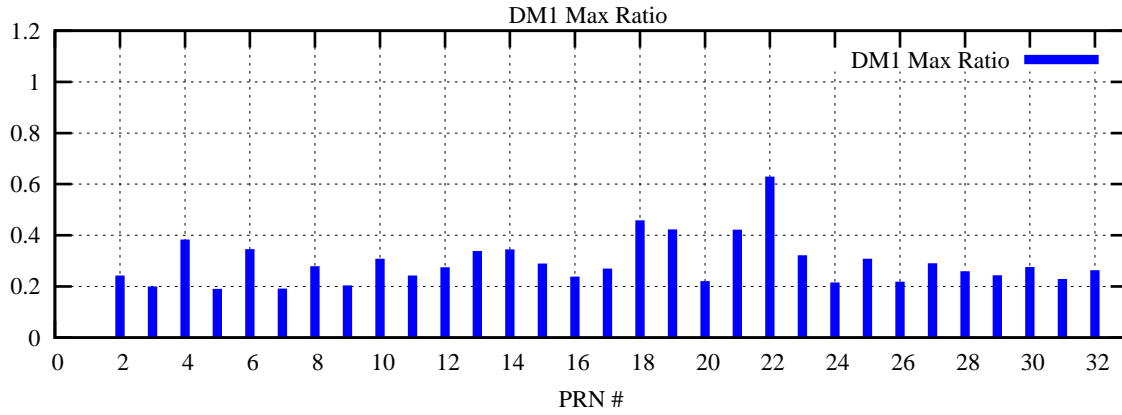

Ratio (PRN Bias/Threshold)

GpsWeek 2283 Day 3

Skinny (Type 0): PRN 8 22
Broad (Type 2): PRN 7 15 17 21 24