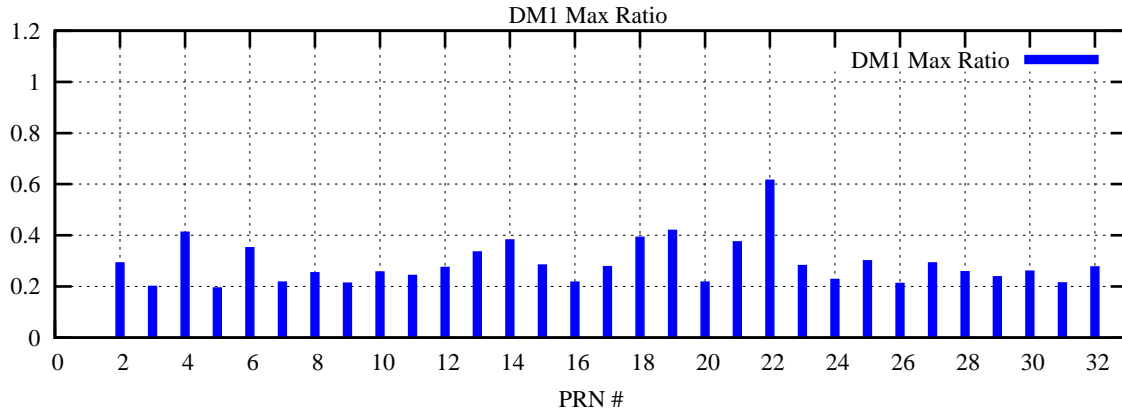

Ratio (PRN Bias/Threshold)

GpsWeek 2283 Day 4

Skinny (Type 0): PRN 8 22  
Broad (Type 2): PRN 7 15 17 21 24