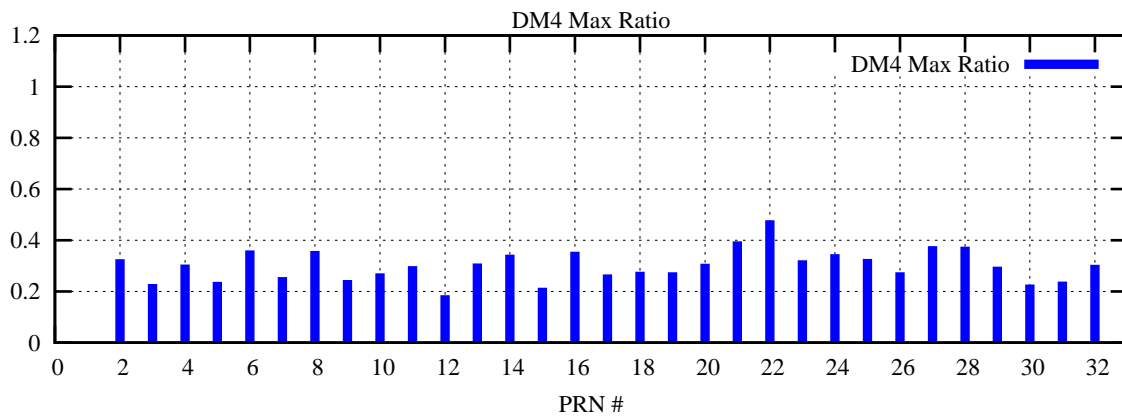

Ratio (PRN Bias/Threshold)

GpsWeek 2283 Day 4

Skinny (Type 0): PRN 8 22  
Broad (Type 2): PRN 7 15 17 21 24