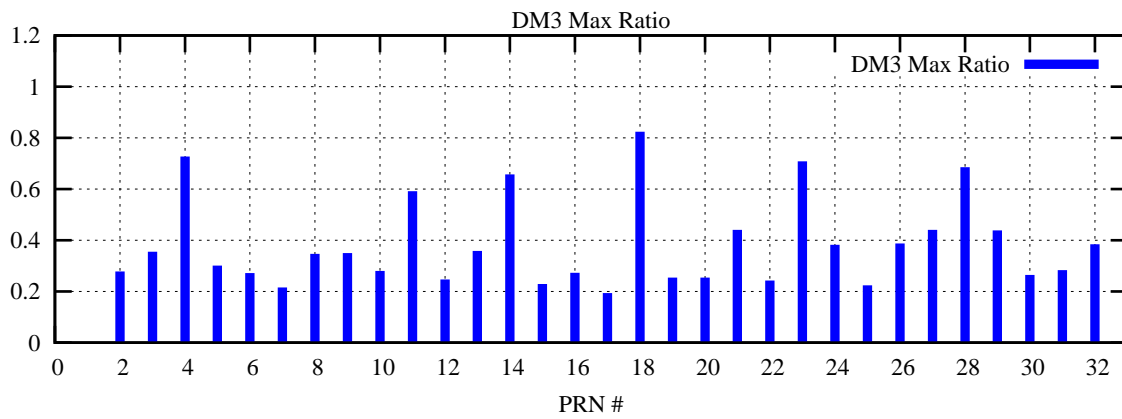

Ratio (PRN Bias/Threshold)

GpsWeek 2283 Day 4

Skinny (Type 0): PRN 8 22  
Broad (Type 2): PRN 7 15 17 21 24