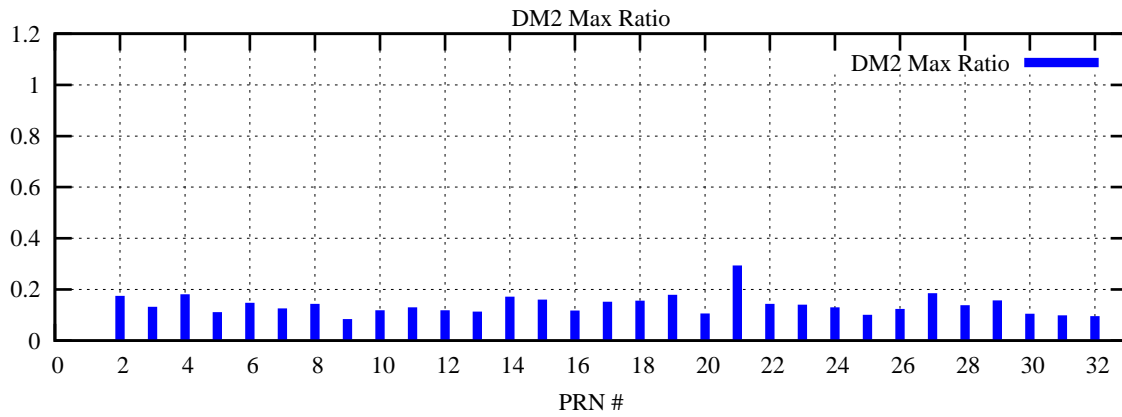

Ratio (PRN Bias/Threshold)

GpsWeek 2283 Day 4

Skinny (Type 0): PRN 8 22  
Broad (Type 2): PRN 7 15 17 21 24