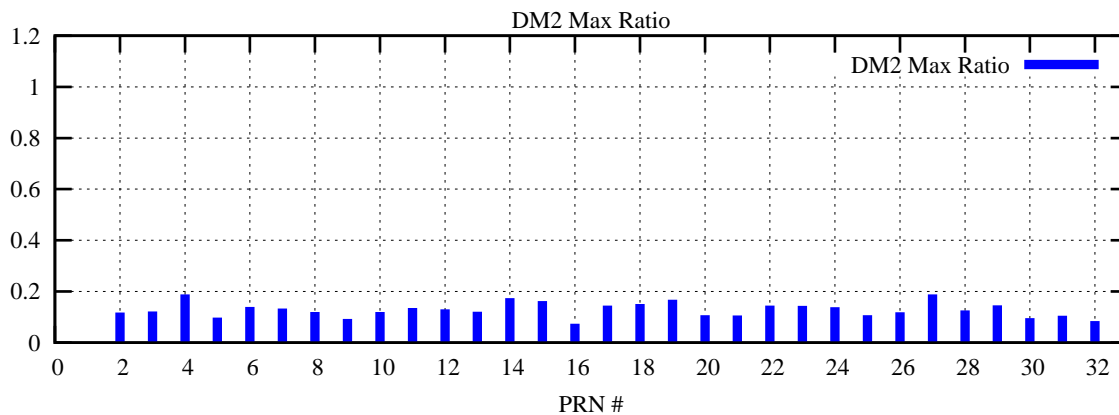

Ratio (PRN Bias/Threshold)

GpsWeek 2283 Day 5

Skinny (Type 0): PRN 8 22
Broad (Type 2): PRN 7 15 17 21 24