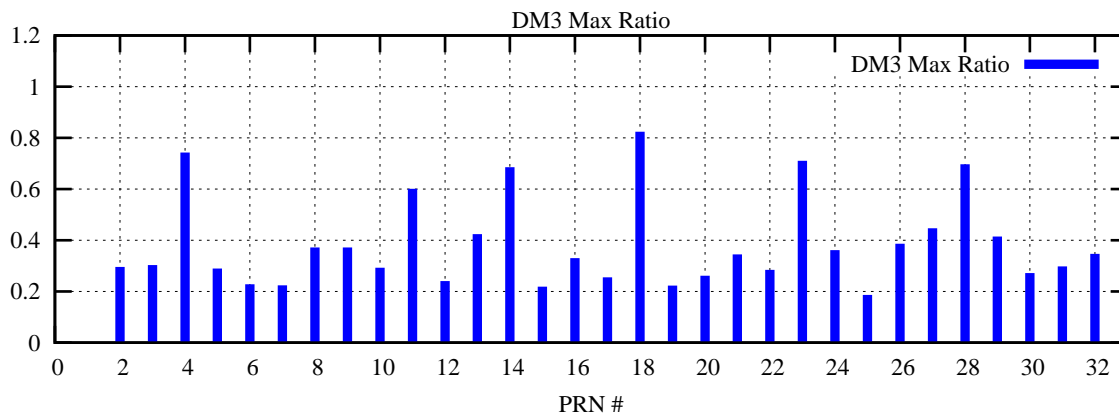

Ratio (PRN Bias/Threshold)

GpsWeek 2283 Day 5

Skinny (Type 0): PRN 8 22
Broad (Type 2): PRN 7 15 17 21 24