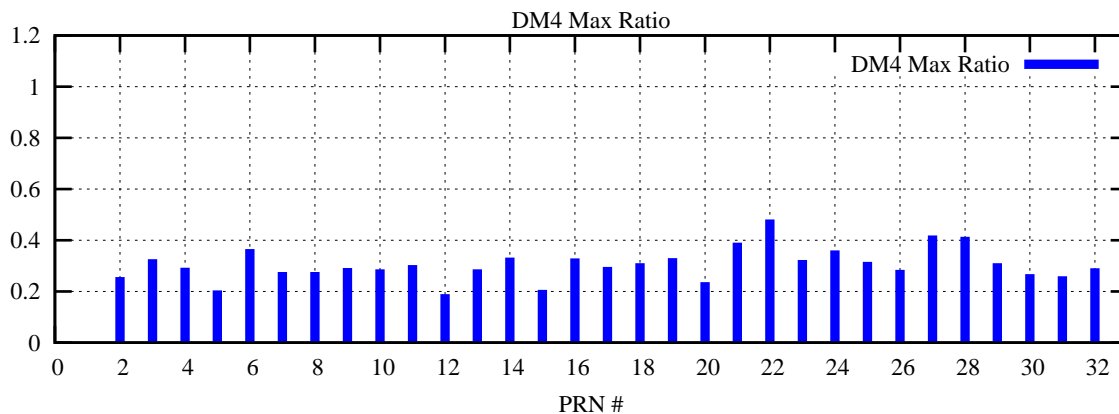

Ratio (PRN Bias/Threshold)

GpsWeek 2283 Day 5

Skinny (Type 0): PRN 8 22
Broad (Type 2): PRN 7 15 17 21 24