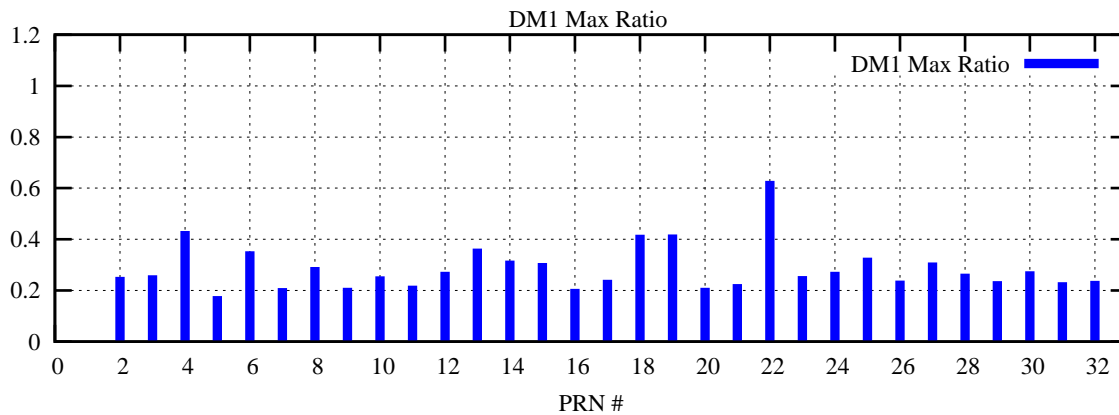

Ratio (PRN Bias/Threshold)

GpsWeek 2283 Day 5

Skinny (Type 0): PRN 8 22
Broad (Type 2): PRN 7 15 17 21 24