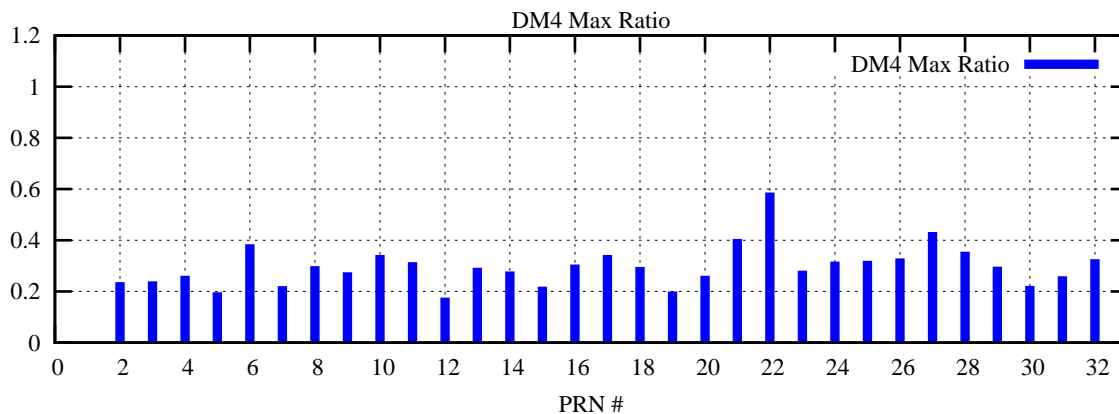

Ratio (PRN Bias/Threshold)

GpsWeek 2284 Day 1

Skinny (Type 0): PRN 8 22
Broad (Type 2): PRN 7 15 17 21 24