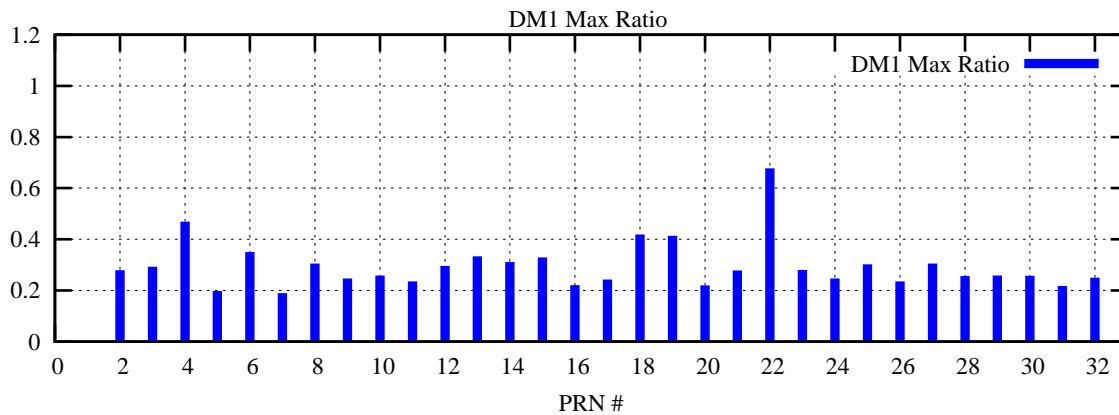

Ratio (PRN Bias/Threshold)

GpsWeek 2284 Day 1

Skinny (Type 0): PRN 8 22
Broad (Type 2): PRN 7 15 17 21 24