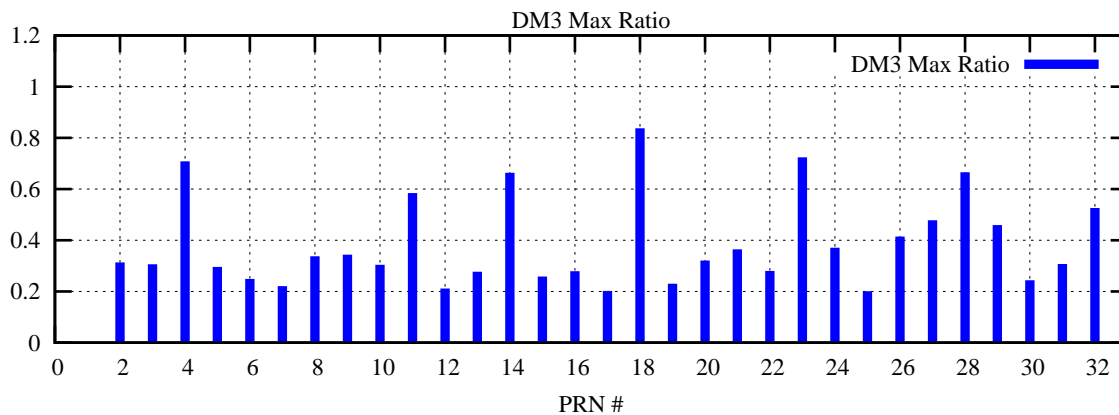

Ratio (PRN Bias/Threshold)

GpsWeek 2284 Day 1

Skinny (Type 0): PRN 8 22
Broad (Type 2): PRN 7 15 17 21 24