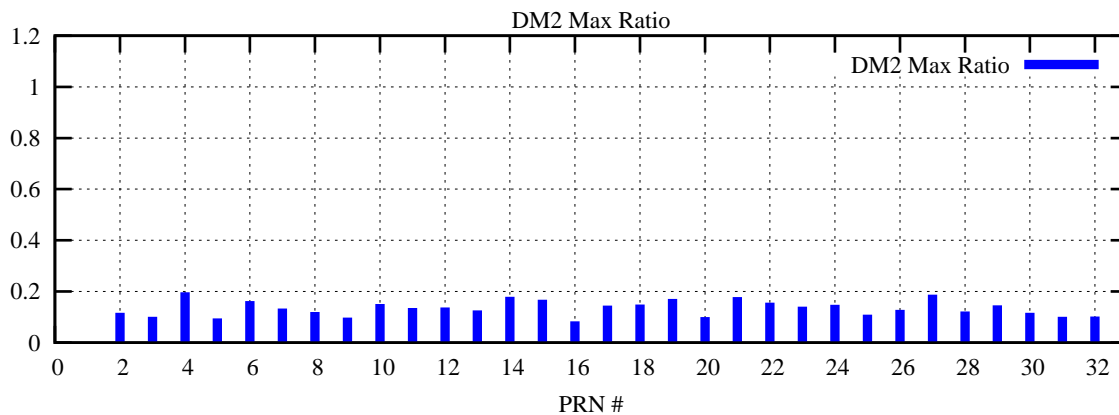

Ratio (PRN Bias/Threshold)

GpsWeek 2284 Day 1

Skinny (Type 0): PRN 8 22
Broad (Type 2): PRN 7 15 17 21 24