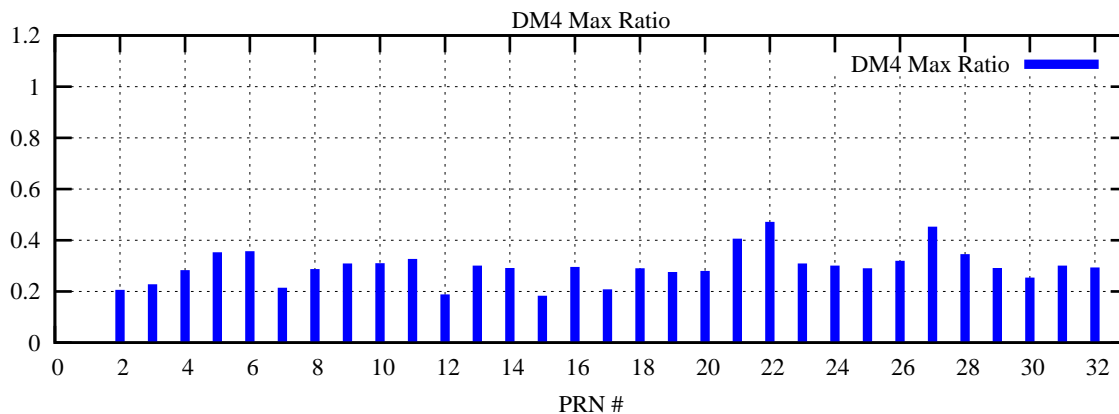

Ratio (PRN Bias/Threshold)

GpsWeek 2284 Day 4

Skinny (Type 0): PRN 8 22
Broad (Type 2): PRN 7 15 17 21 24