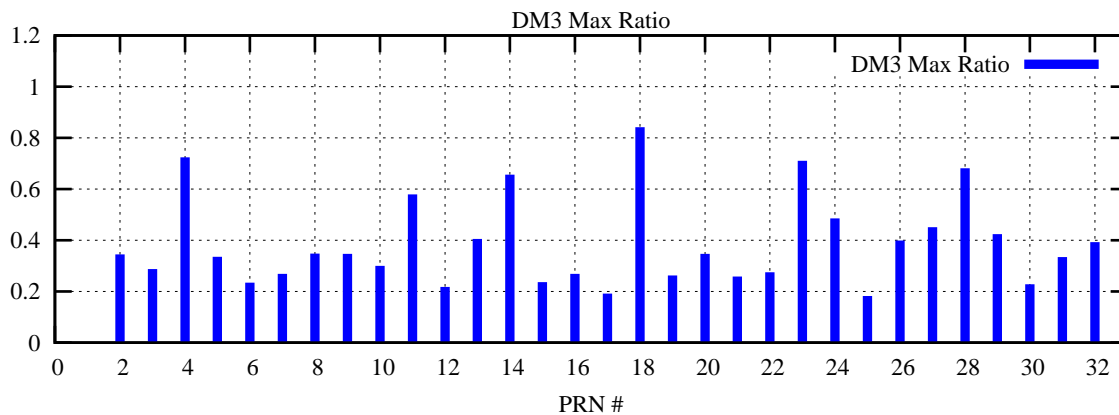

Ratio (PRN Bias/Threshold)

GpsWeek 2284 Day 4

Skinny (Type 0): PRN 8 22
Broad (Type 2): PRN 7 15 17 21 24