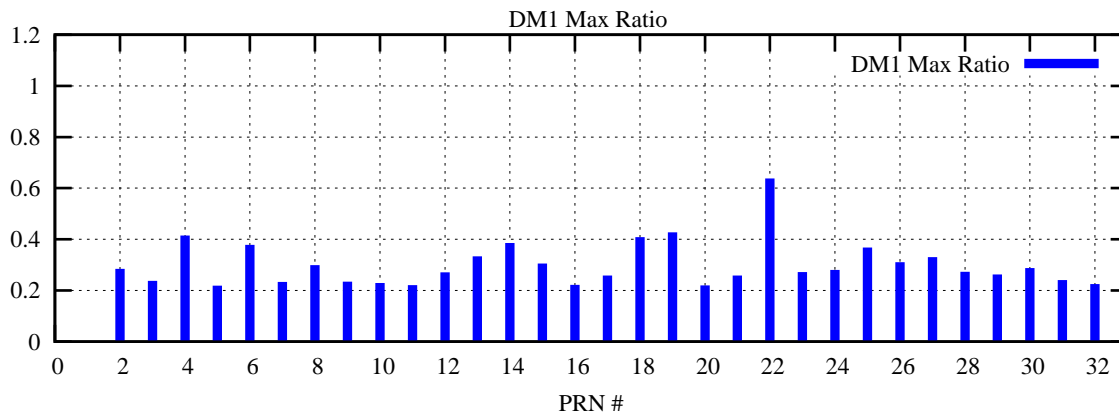

Ratio (PRN Bias/Threshold)

GpsWeek 2284 Day 4

Skinny (Type 0): PRN 8 22
Broad (Type 2): PRN 7 15 17 21 24