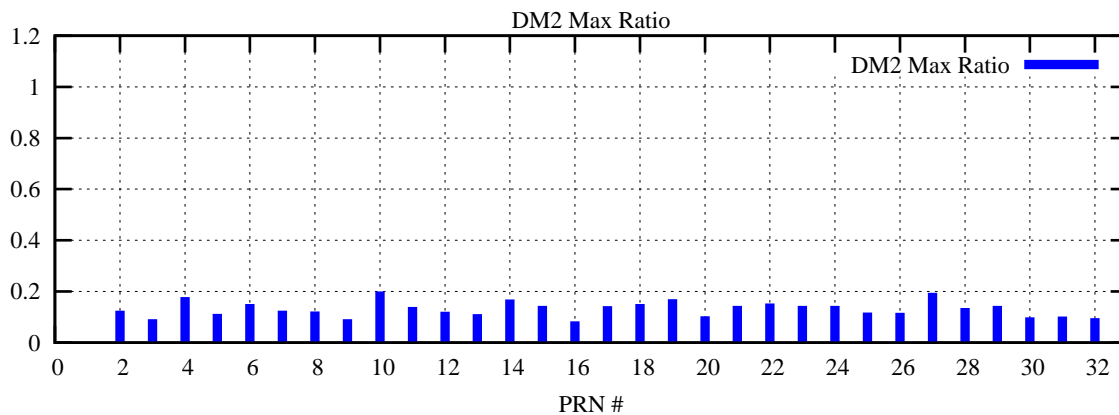

Ratio (PRN Bias/Threshold)

GpsWeek 2284 Day 4

Skinny (Type 0): PRN 8 22
Broad (Type 2): PRN 7 15 17 21 24