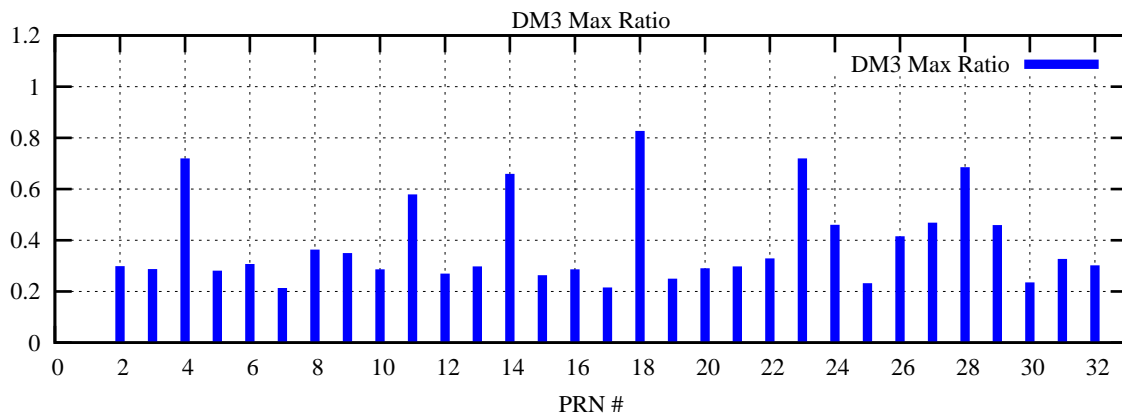

Ratio (PRN Bias/Threshold)

GpsWeek 2284 Day 5

Skinny (Type 0): PRN 8 22
Broad (Type 2): PRN 7 15 17 21 24