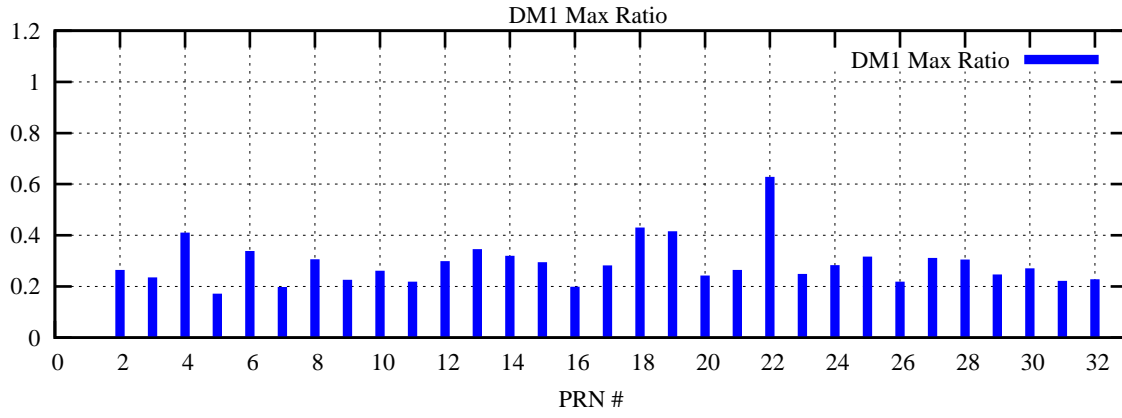

Ratio (PRN Bias/Threshold)

GpsWeek 2284 Day 5

Skinny (Type 0): PRN 8 22
Broad (Type 2): PRN 7 15 17 21 24