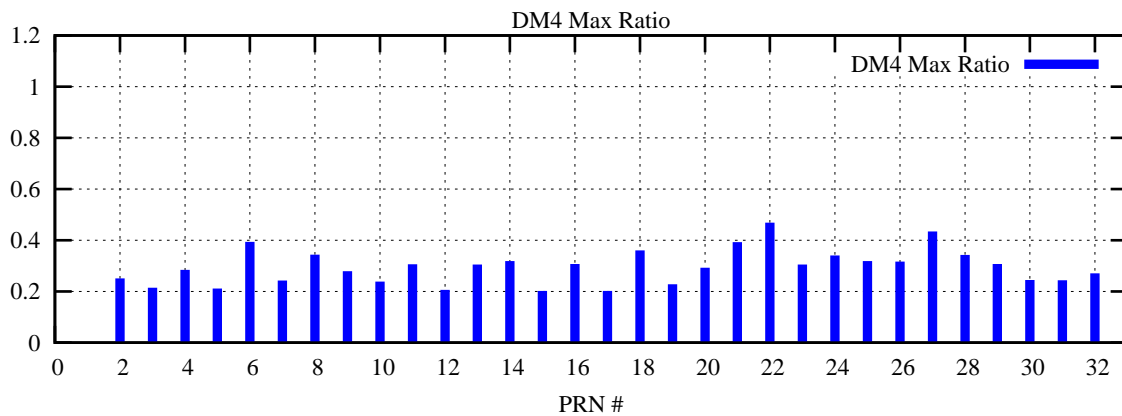

Ratio (PRN Bias/Threshold)

GpsWeek 2284 Day 5

Skinny (Type 0): PRN 8 22
Broad (Type 2): PRN 7 15 17 21 24