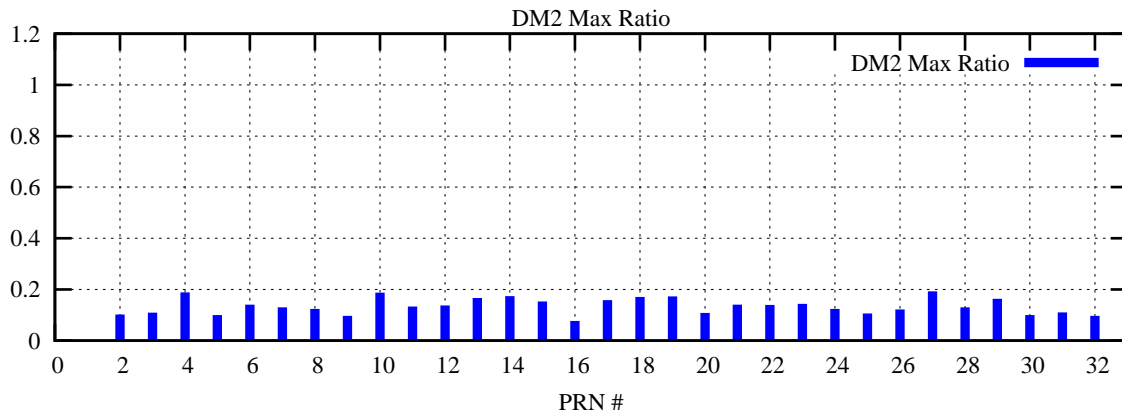

Ratio (PRN Bias/Threshold)

GpsWeek 2284 Day 5

Skinny (Type 0): PRN 8 22
Broad (Type 2): PRN 7 15 17 21 24