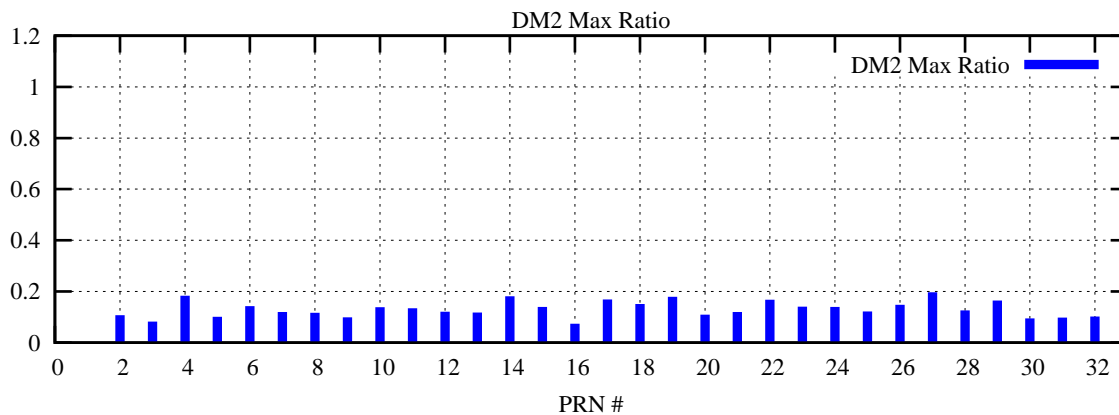

Ratio (PRN Bias/Threshold)

GpsWeek 2284 Day 6

Skinny (Type 0): PRN 8 22
Broad (Type 2): PRN 7 15 17 21 24