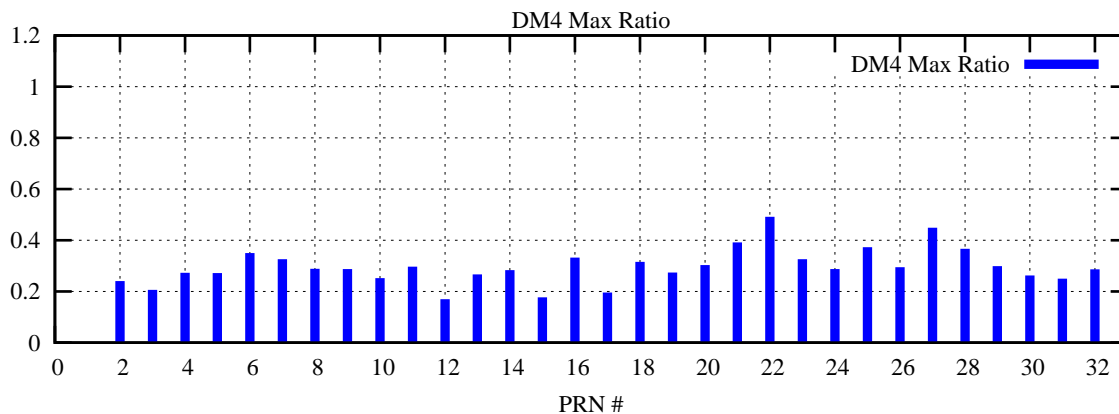

Ratio (PRN Bias/Threshold)

GpsWeek 2284 Day 6

Skinny (Type 0): PRN 8 22
Broad (Type 2): PRN 7 15 17 21 24