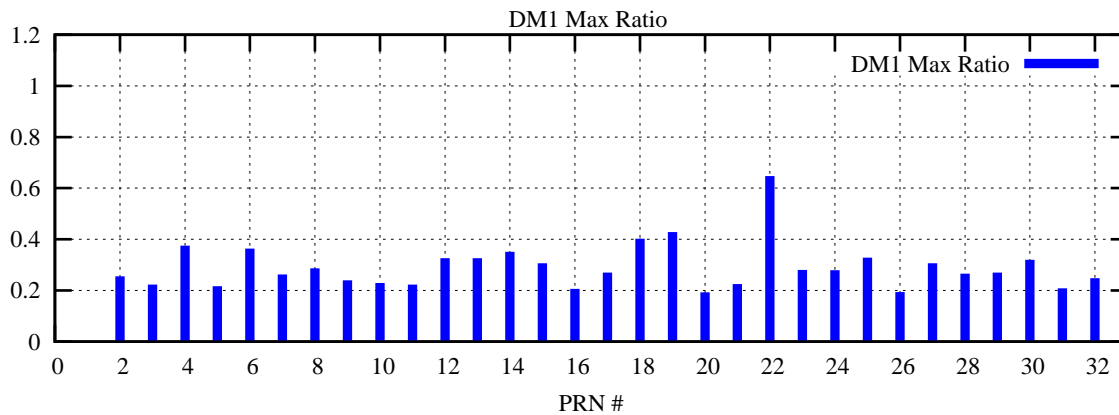

Ratio (PRN Bias/Threshold)

GpsWeek 2284 Day 6

Skinny (Type 0): PRN 8 22
Broad (Type 2): PRN 7 15 17 21 24