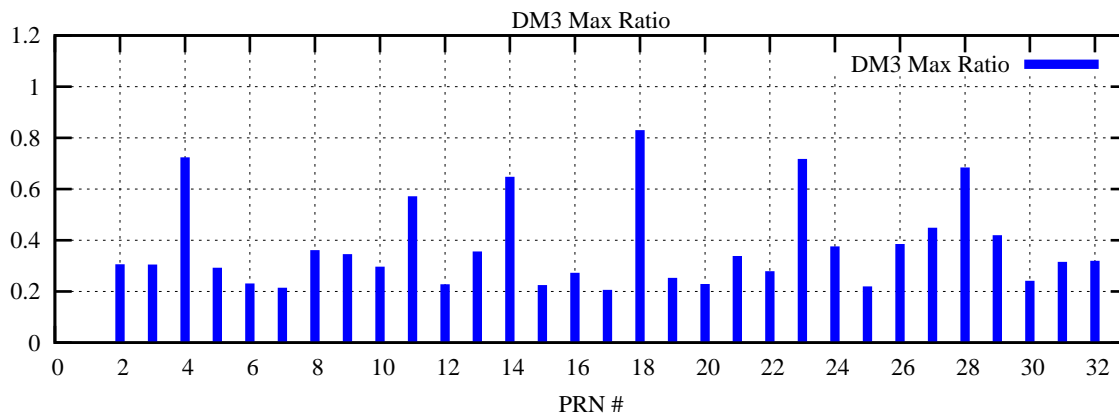

Ratio (PRN Bias/Threshold)

GpsWeek 2284 Day 6

Skinny (Type 0): PRN 8 22
Broad (Type 2): PRN 7 15 17 21 24