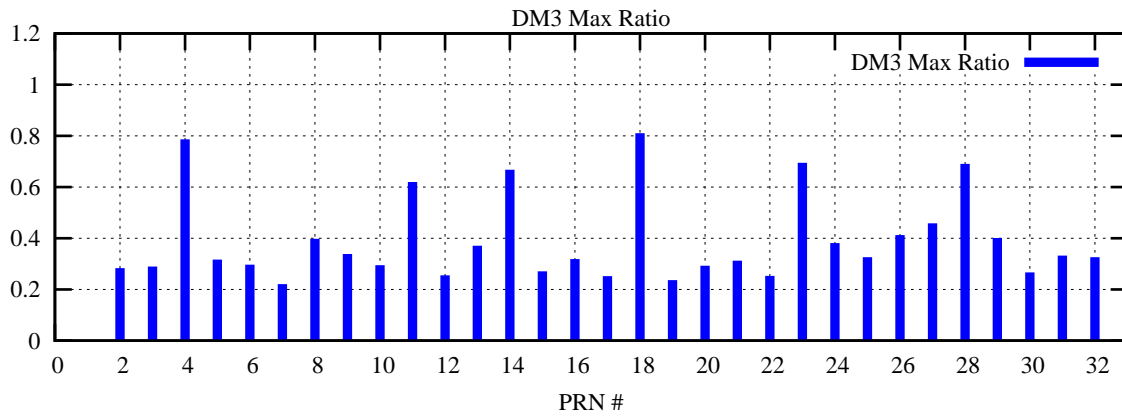

Ratio (PRN Bias/Threshold)

GpsWeek 2287 Day 1

Skinny (Type 0): PRN 8 22
Broad (Type 2): PRN 7 15 17 21 24