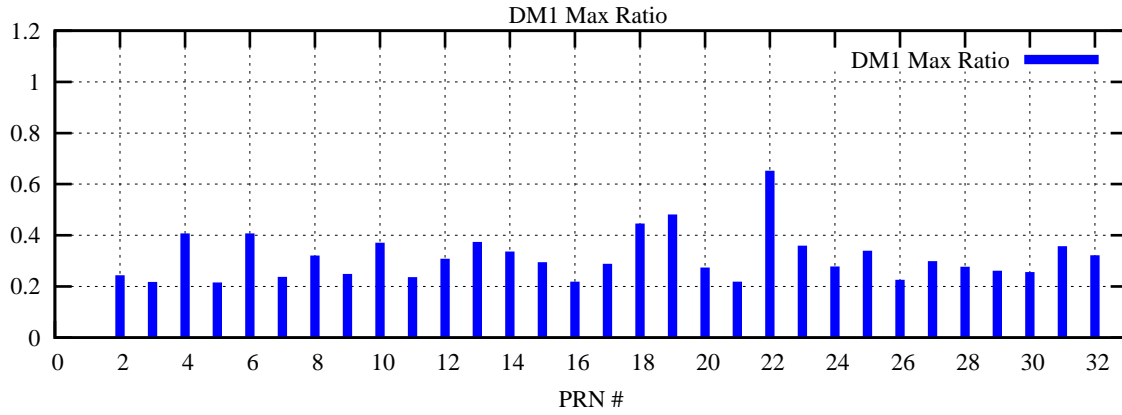

Ratio (PRN Bias/Threshold)

GpsWeek 2287 Day 1

Skinny (Type 0): PRN 8 22
Broad (Type 2): PRN 7 15 17 21 24