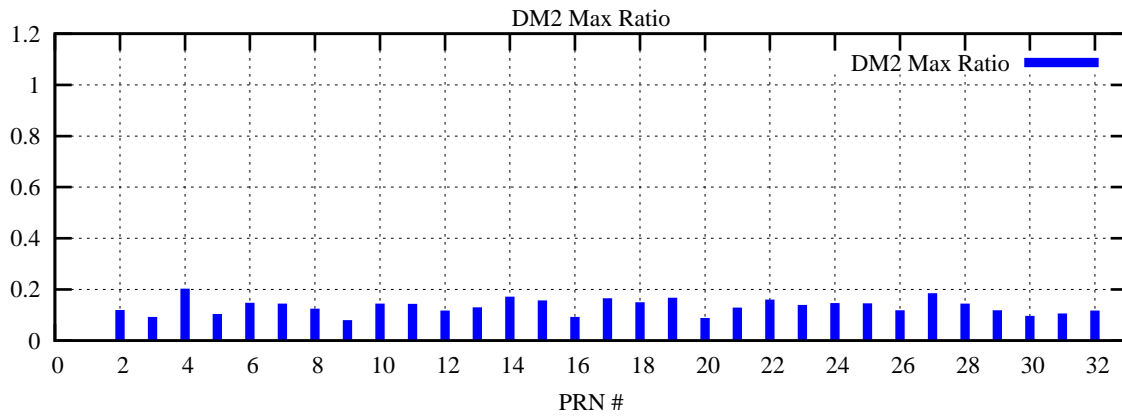

Ratio (PRN Bias/Threshold)

GpsWeek 2287 Day 1

Skinny (Type 0): PRN 8 22
Broad (Type 2): PRN 7 15 17 21 24