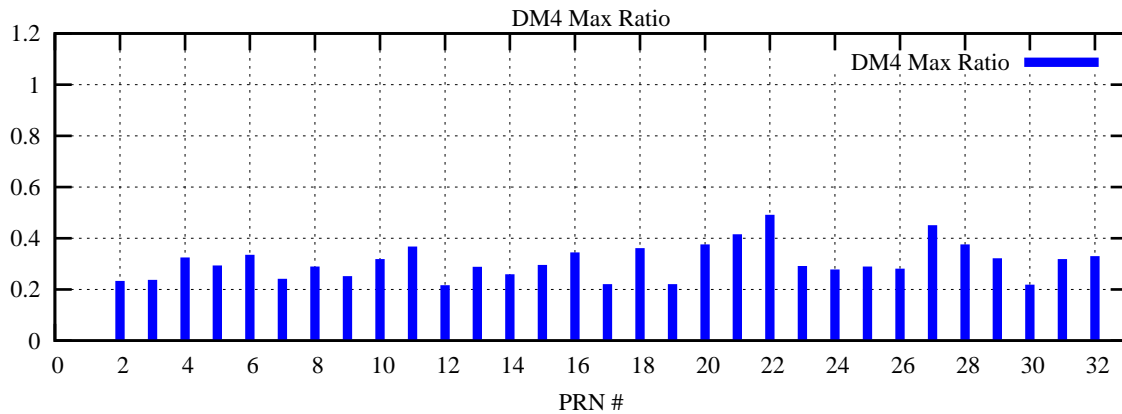

Ratio (PRN Bias/Threshold)

GpsWeek 2287 Day 1

Skinny (Type 0): PRN 8 22
Broad (Type 2): PRN 7 15 17 21 24