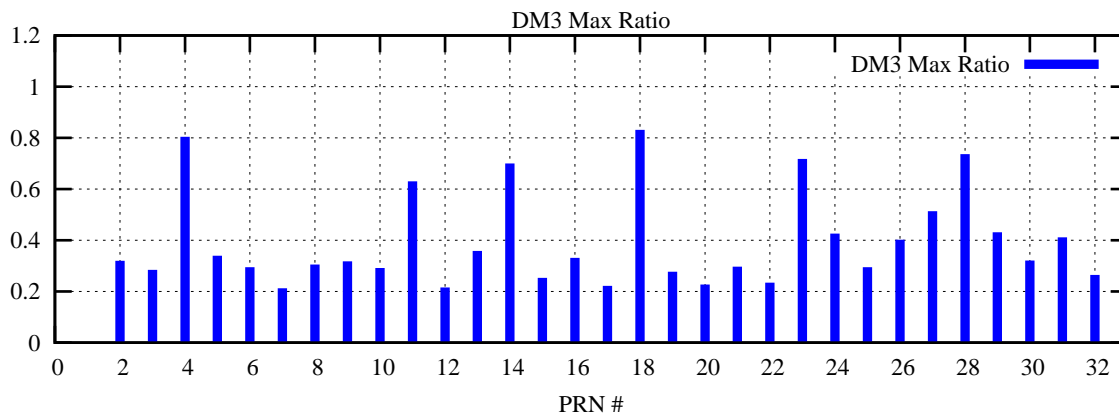

Ratio (PRN Bias/Threshold)

GpsWeek 2287 Day 3

Skinny (Type 0): PRN 8 22  
Broad (Type 2): PRN 7 15 17 21 24