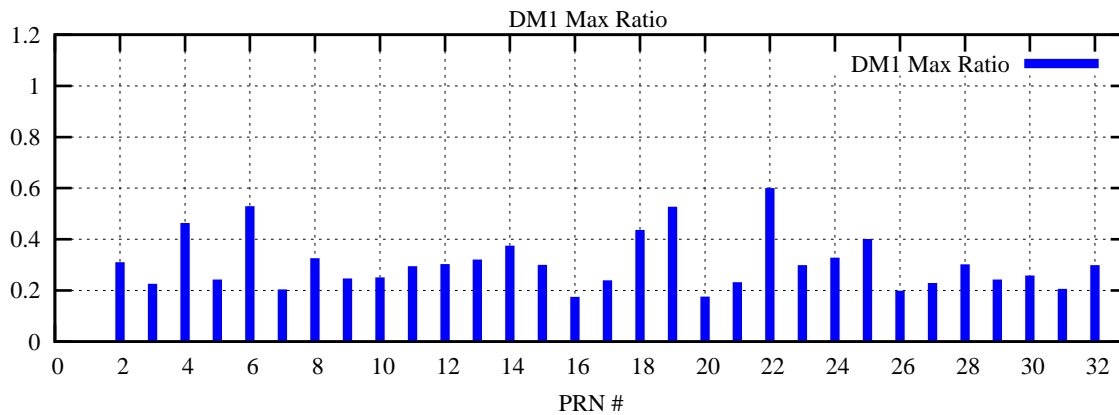

Ratio (PRN Bias/Threshold)

GpsWeek 2287 Day 3

Skinny (Type 0): PRN 8 22  
Broad (Type 2): PRN 7 15 17 21 24