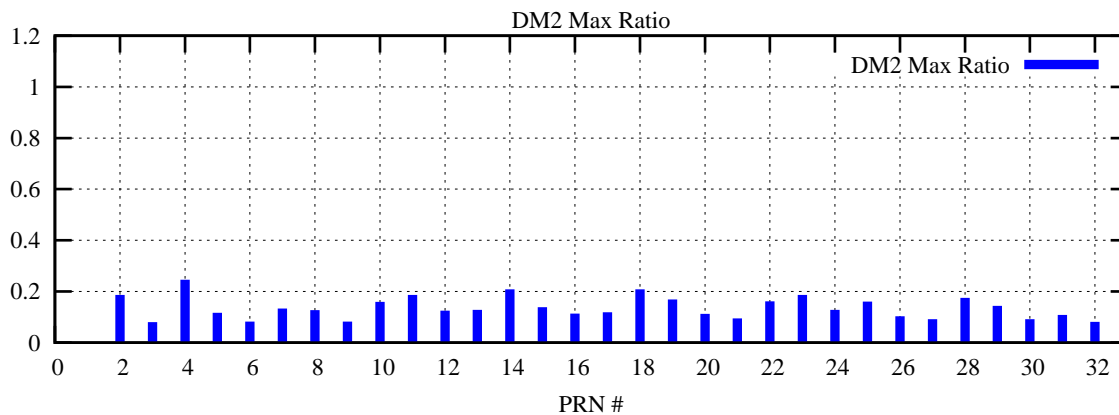

Ratio (PRN Bias/Threshold)

GpsWeek 2287 Day 3

Skinny (Type 0): PRN 8 22  
Broad (Type 2): PRN 7 15 17 21 24