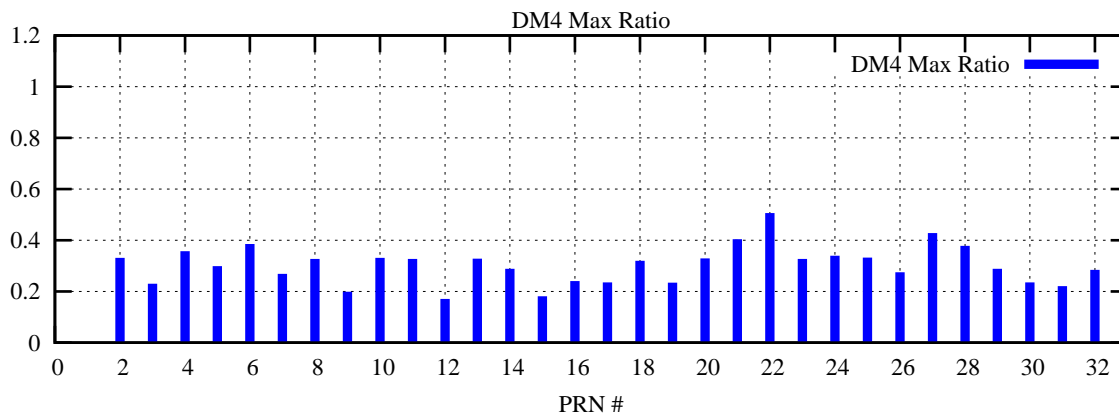

Ratio (PRN Bias/Threshold)

GpsWeek 2287 Day 3

Skinny (Type 0): PRN 8 22  
Broad (Type 2): PRN 7 15 17 21 24