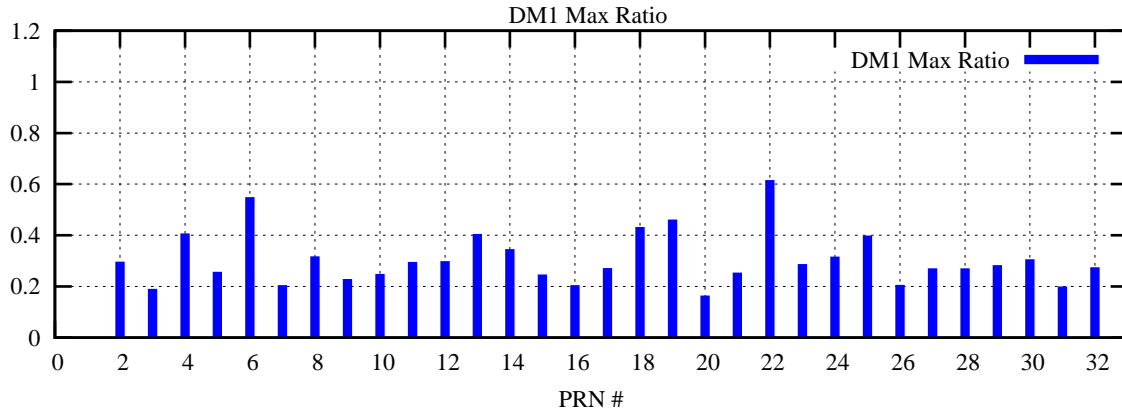

Ratio (PRN Bias/Threshold)

GpsWeek 2287 Day 4

Skinny (Type 0): PRN 8 22
Broad (Type 2): PRN 7 15 17 21 24