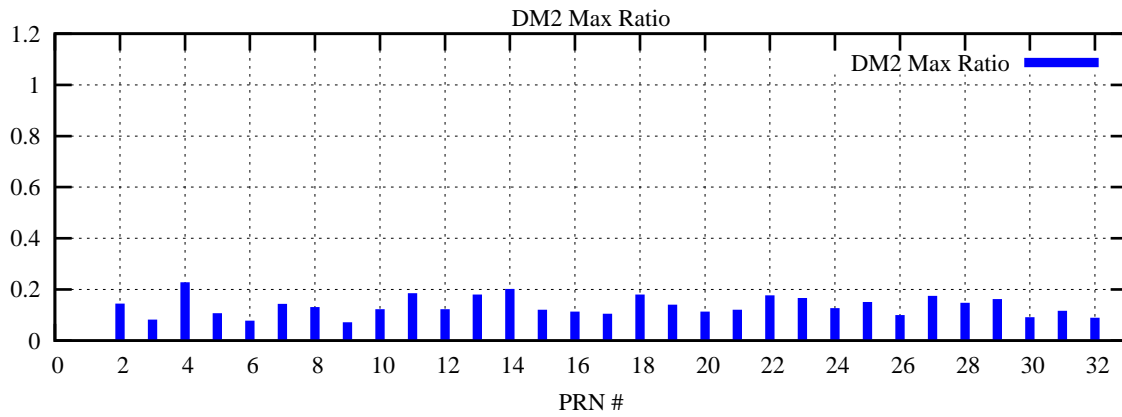

Ratio (PRN Bias/Threshold)

GpsWeek 2287 Day 4

Skinny (Type 0): PRN 8 22
Broad (Type 2): PRN 7 15 17 21 24