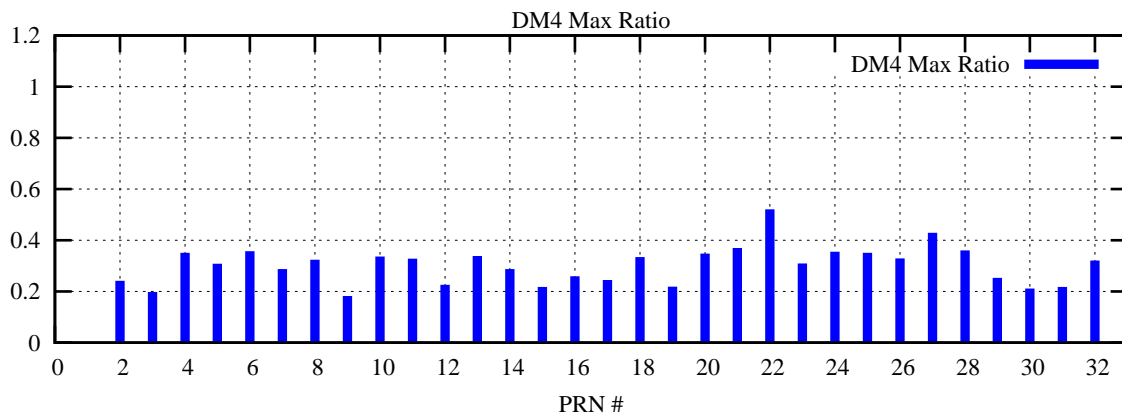

Ratio (PRN Bias/Threshold)

GpsWeek 2287 Day 4

Skinny (Type 0): PRN 8 22
Broad (Type 2): PRN 7 15 17 21 24