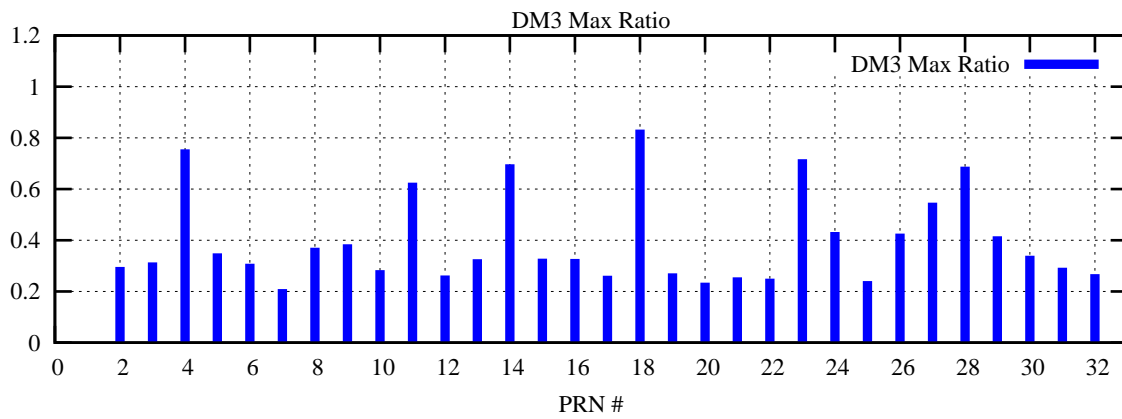

Ratio (PRN Bias/Threshold)

GpsWeek 2287 Day 4

Skinny (Type 0): PRN 8 22
Broad (Type 2): PRN 7 15 17 21 24