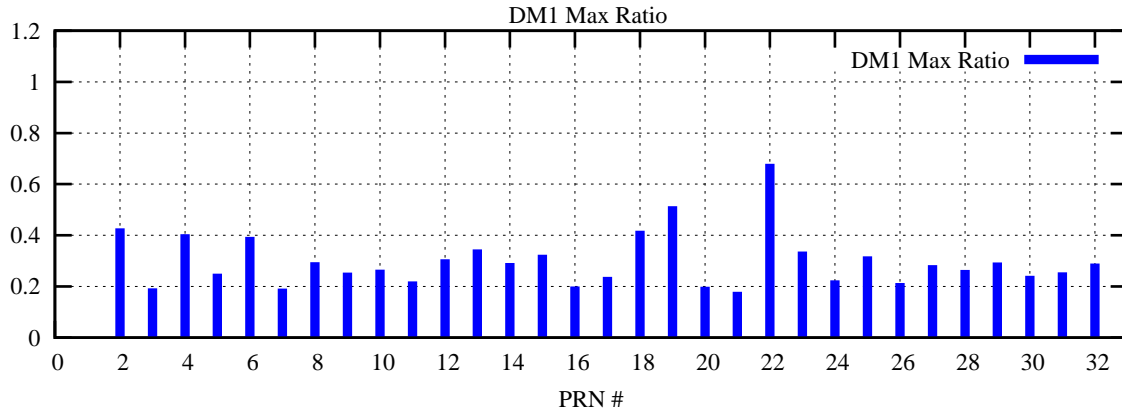

Ratio (PRN Bias/Threshold)

GpsWeek 2287 Day 5

Skinny (Type 0): PRN 8 22
Broad (Type 2): PRN 7 15 17 21 24