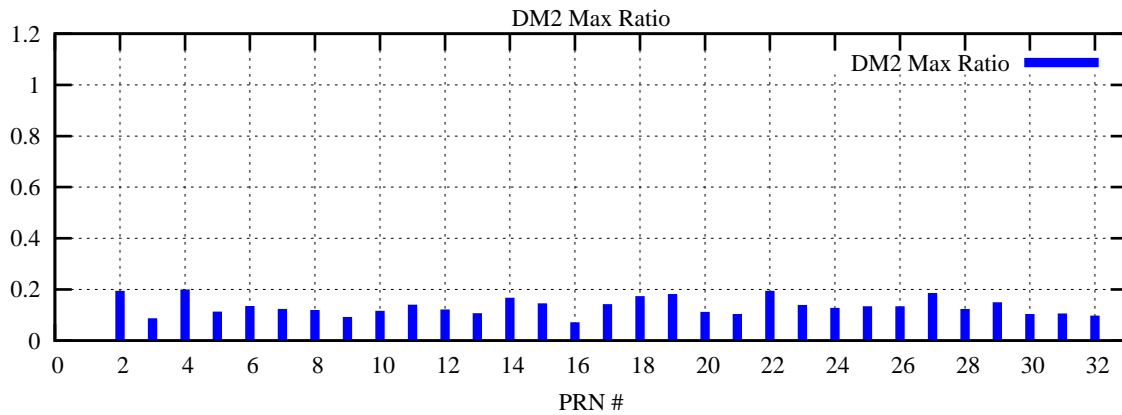

Ratio (PRN Bias/Threshold)

GpsWeek 2287 Day 5

Skinny (Type 0): PRN 8 22
Broad (Type 2): PRN 7 15 17 21 24