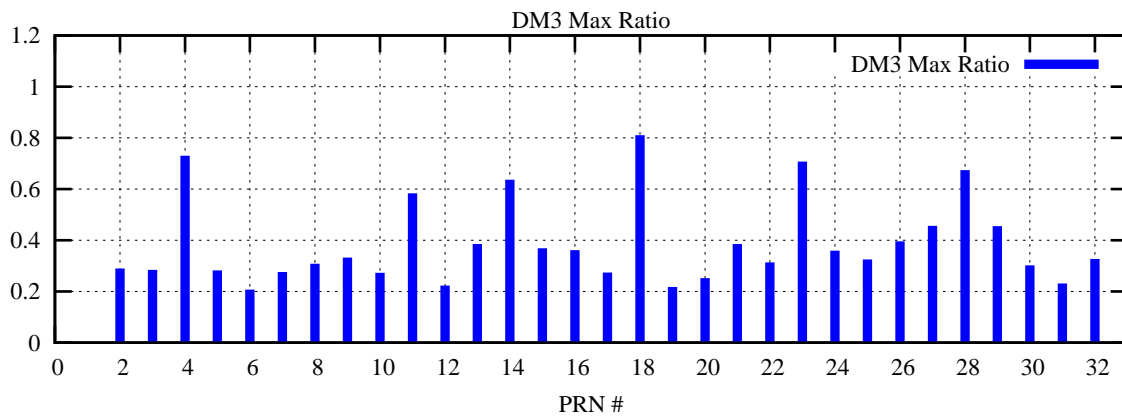

Ratio (PRN Bias/Threshold)

GpsWeek 2287 Day 5

Skinny (Type 0): PRN 8 22
Broad (Type 2): PRN 7 15 17 21 24