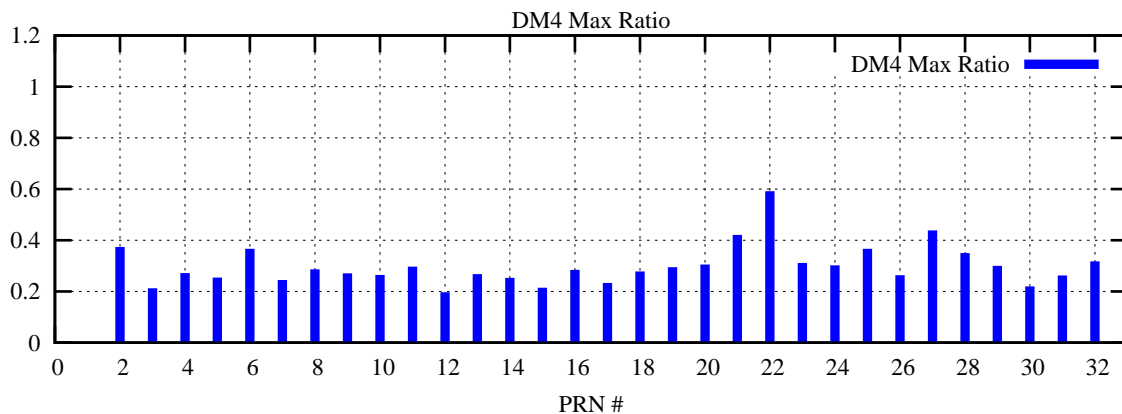

Ratio (PRN Bias/Threshold)

GpsWeek 2287 Day 5

Skinny (Type 0): PRN 8 22
Broad (Type 2): PRN 7 15 17 21 24