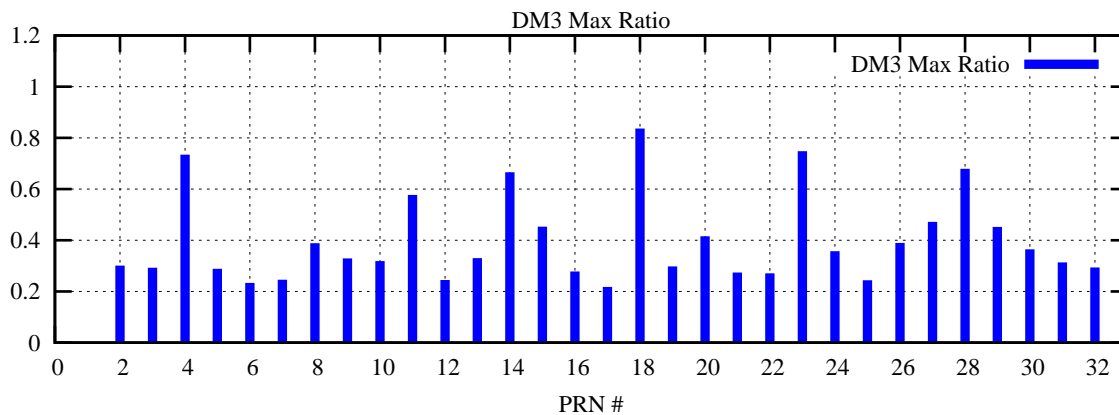

Ratio (PRN Bias/Threshold)

GpsWeek 2289 Day 0

Skinny (Type 0): PRN 8 22
Broad (Type 2): PRN 7 15 17 21 24