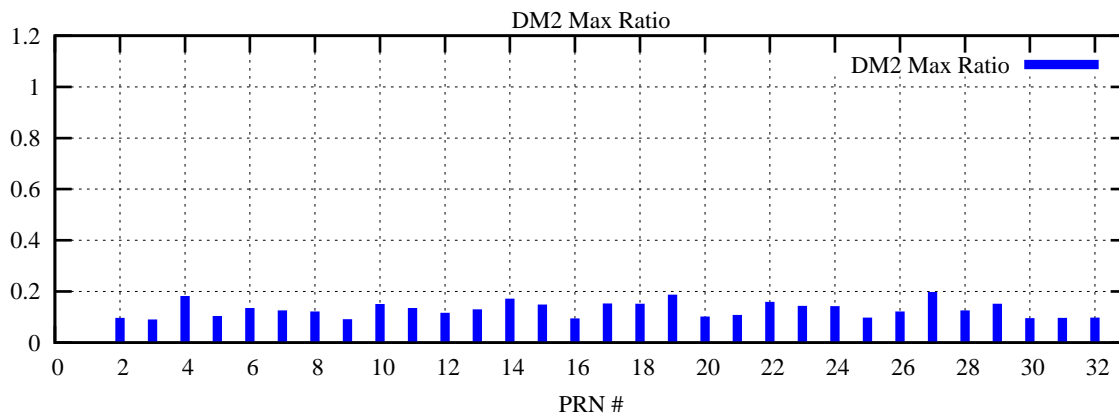

Ratio (PRN Bias/Threshold)

GpsWeek 2289 Day 0

Skinny (Type 0): PRN 8 22
Broad (Type 2): PRN 7 15 17 21 24