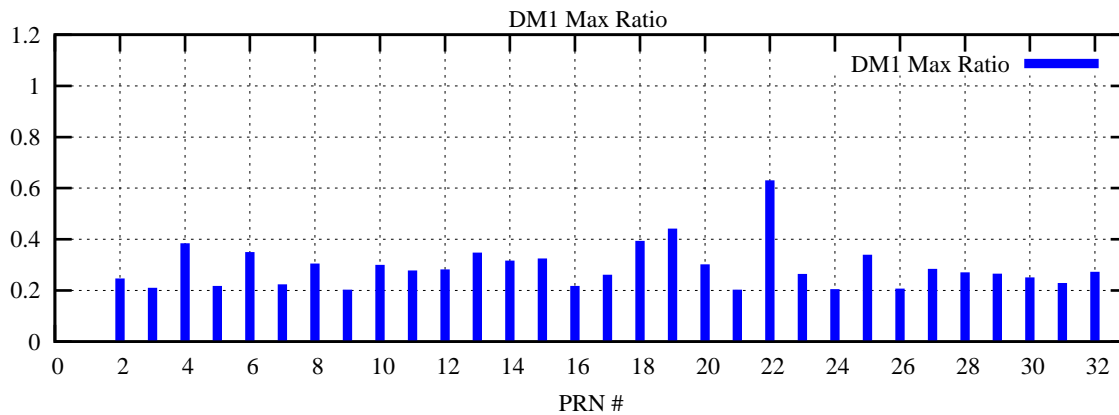

Ratio (PRN Bias/Threshold)

GpsWeek 2289 Day 0

Skinny (Type 0): PRN 8 22
Broad (Type 2): PRN 7 15 17 21 24