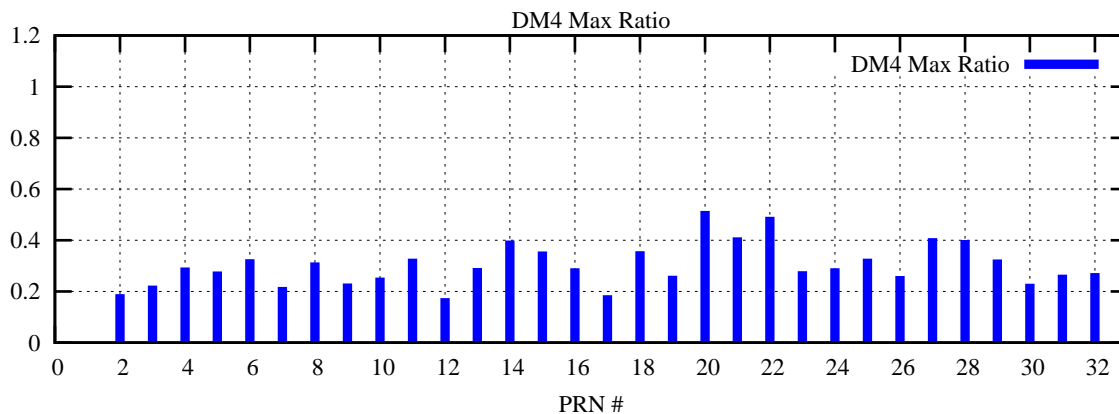

Ratio (PRN Bias/Threshold)

GpsWeek 2289 Day 0

Skinny (Type 0): PRN 8 22
Broad (Type 2): PRN 7 15 17 21 24