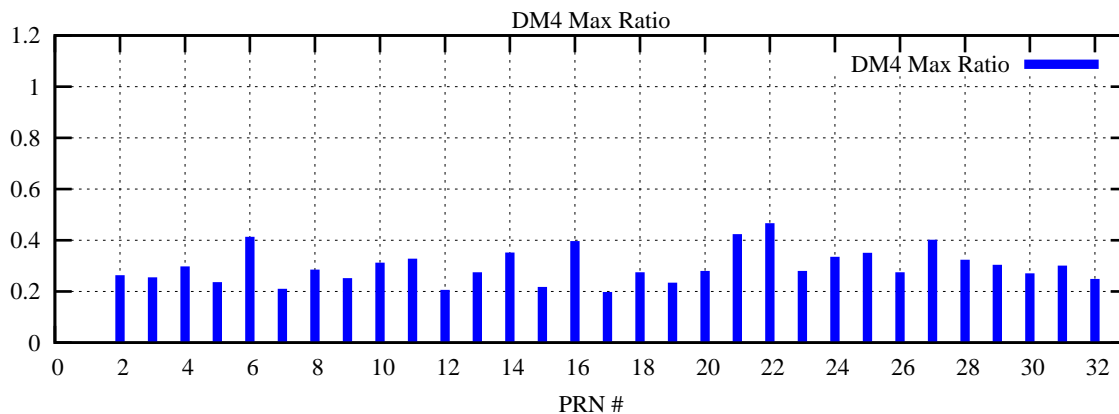

Ratio (PRN Bias/Threshold)

GpsWeek 2290 Day 0

Skinny (Type 0): PRN 8 22
Broad (Type 2): PRN 7 15 17 21 24