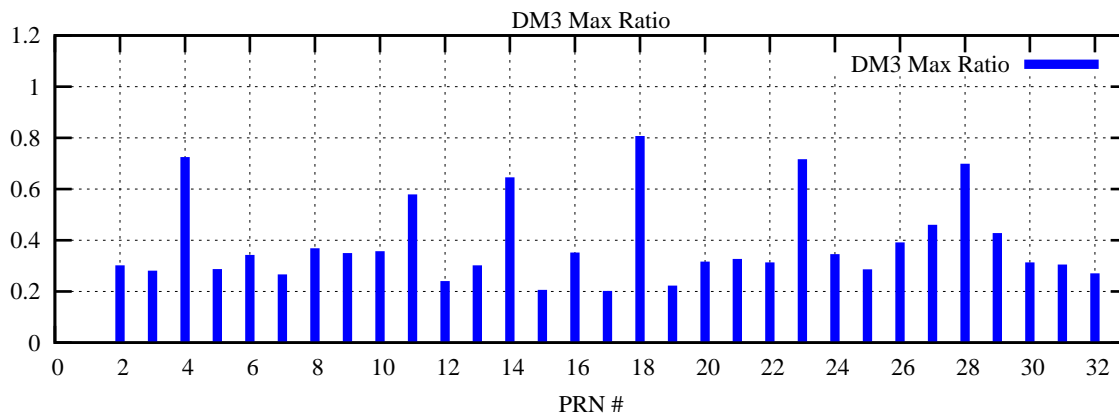

Ratio (PRN Bias/Threshold)

GpsWeek 2290 Day 0

Skinny (Type 0): PRN 8 22
Broad (Type 2): PRN 7 15 17 21 24