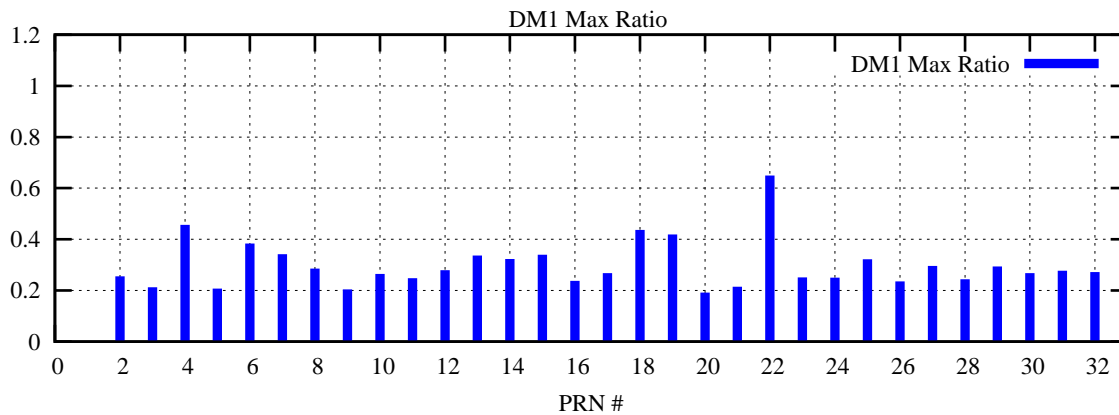

Ratio (PRN Bias/Threshold)

GpsWeek 2290 Day 0

Skinny (Type 0): PRN 8 22
Broad (Type 2): PRN 7 15 17 21 24