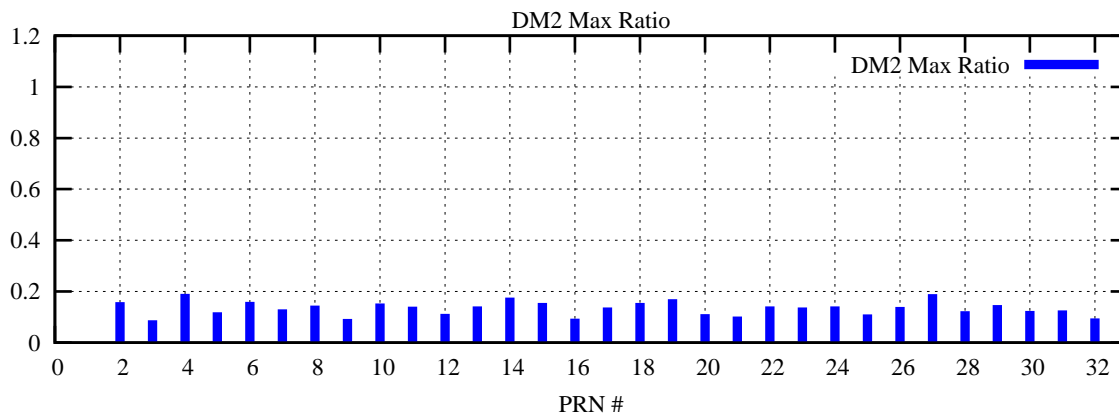

Ratio (PRN Bias/Threshold)

GpsWeek 2290 Day 0

Skinny (Type 0): PRN 8 22
Broad (Type 2): PRN 7 15 17 21 24