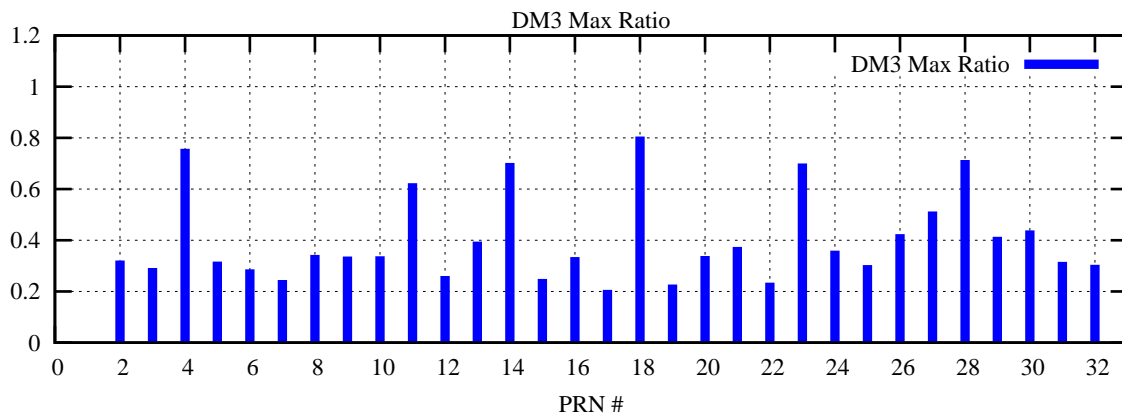

Ratio (PRN Bias/Threshold)

GpsWeek 2292 Day 1

Skinny (Type 0): PRN 8 22
Broad (Type 2): PRN 7 15 17 21 24