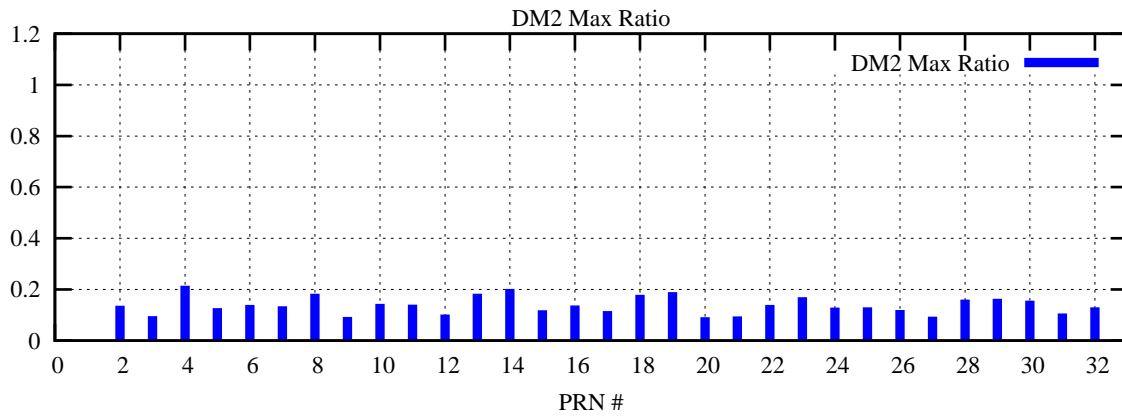

Ratio (PRN Bias/Threshold)

GpsWeek 2292 Day 1

Skinny (Type 0): PRN 8 22
Broad (Type 2): PRN 7 15 17 21 24