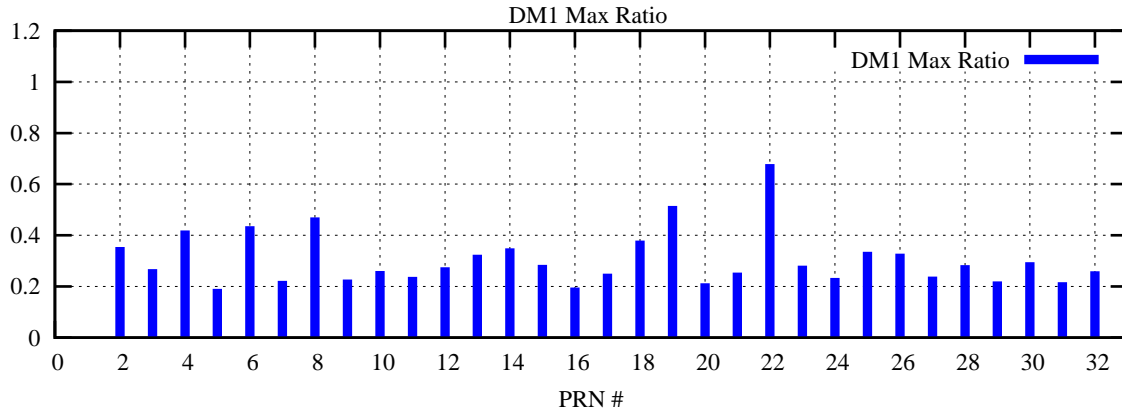

Ratio (PRN Bias/Threshold)

GpsWeek 2292 Day 1

Skinny (Type 0): PRN 8 22
Broad (Type 2): PRN 7 15 17 21 24