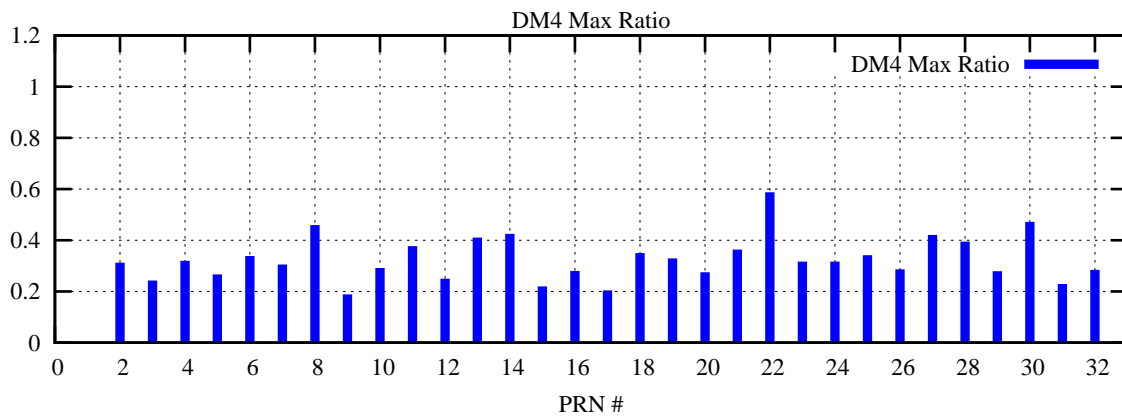

Ratio (PRN Bias/Threshold)

GpsWeek 2292 Day 1

Skinny (Type 0): PRN 8 22
Broad (Type 2): PRN 7 15 17 21 24