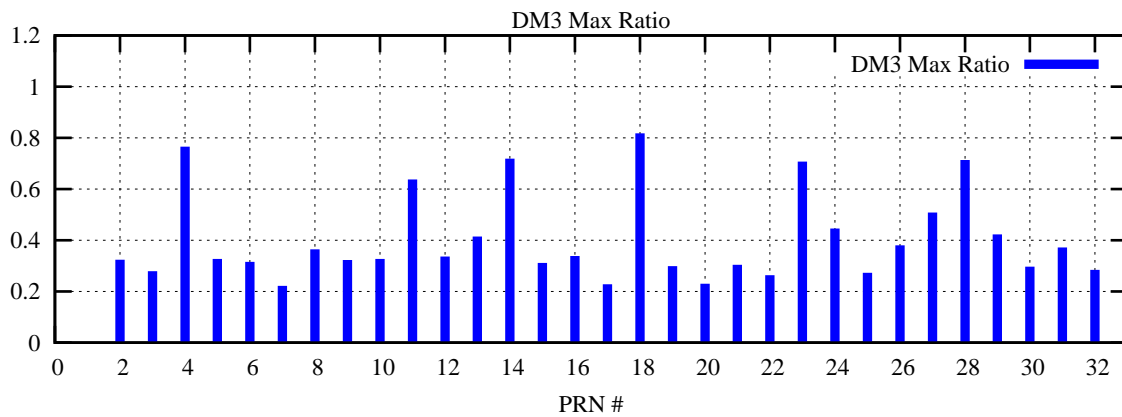

Ratio (PRN Bias/Threshold)

GpsWeek 2292 Day 3

Skinny (Type 0): PRN 8 22  
Broad (Type 2): PRN 7 15 17 21 24