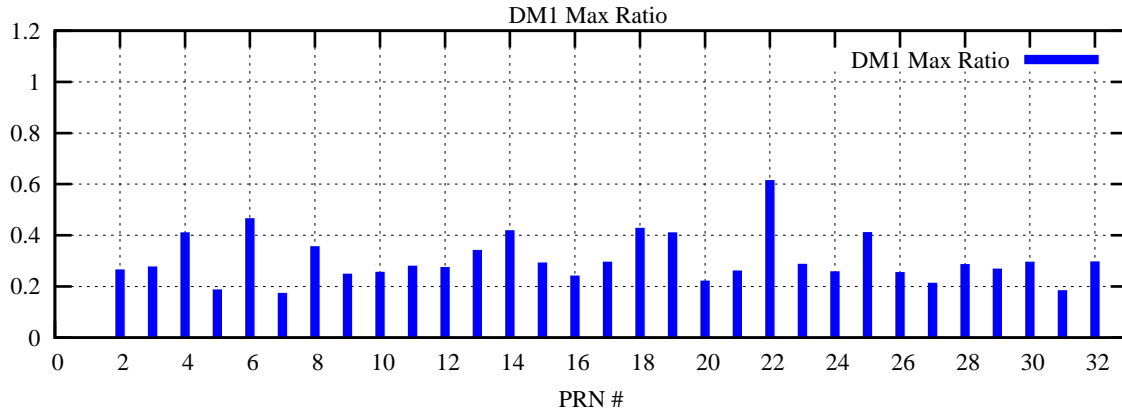

Ratio (PRN Bias/Threshold)

GpsWeek 2292 Day 3

Skinny (Type 0): PRN 8 22  
Broad (Type 2): PRN 7 15 17 21 24