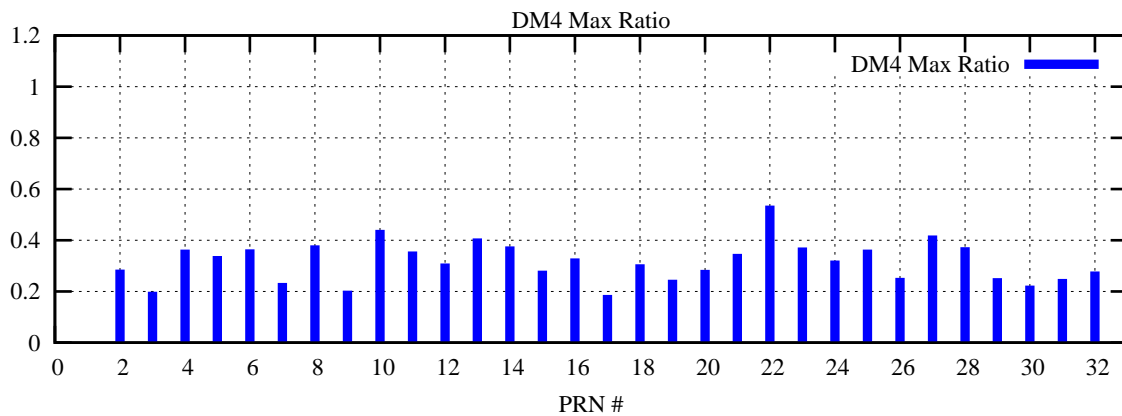

Ratio (PRN Bias/Threshold)

GpsWeek 2292 Day 3

Skinny (Type 0): PRN 8 22  
Broad (Type 2): PRN 7 15 17 21 24