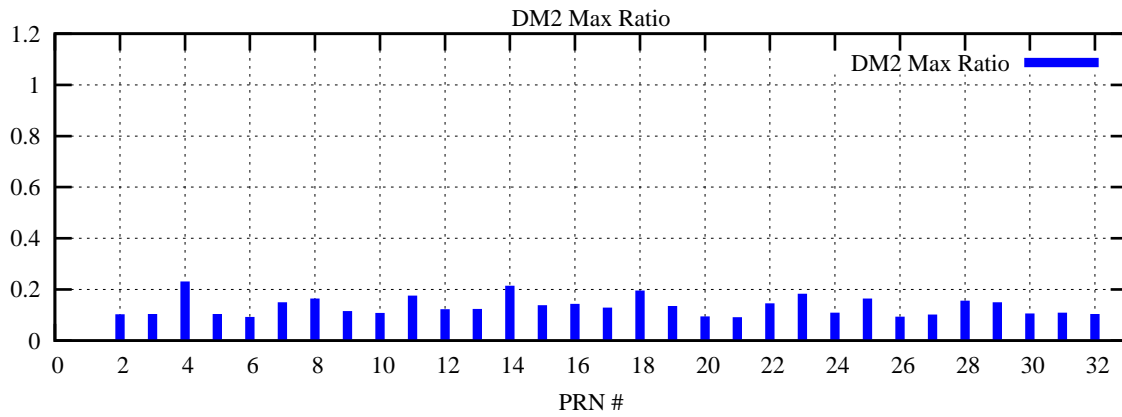

Ratio (PRN Bias/Threshold)

GpsWeek 2292 Day 3

Skinny (Type 0): PRN 8 22  
Broad (Type 2): PRN 7 15 17 21 24