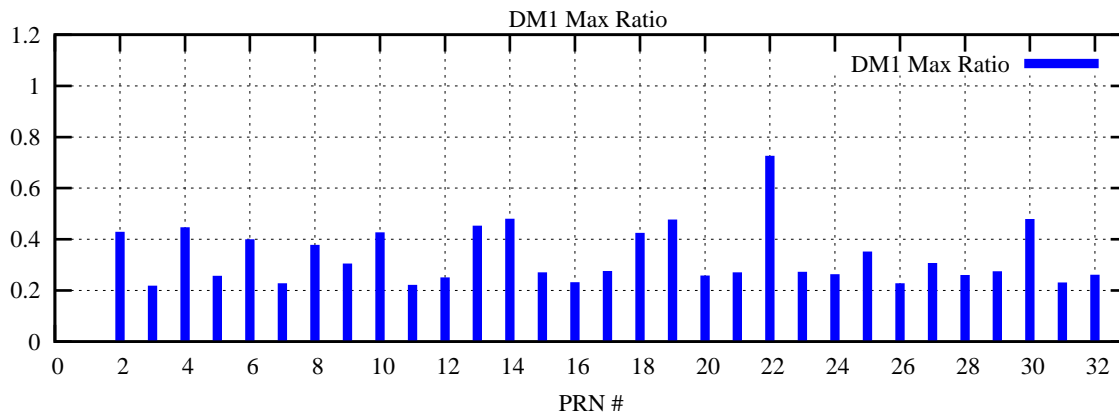

Ratio (PRN Bias/Threshold)

GpsWeek 2292 Day 6

Skinny (Type 0): PRN 8 22  
Broad (Type 2): PRN 7 15 17 21 24