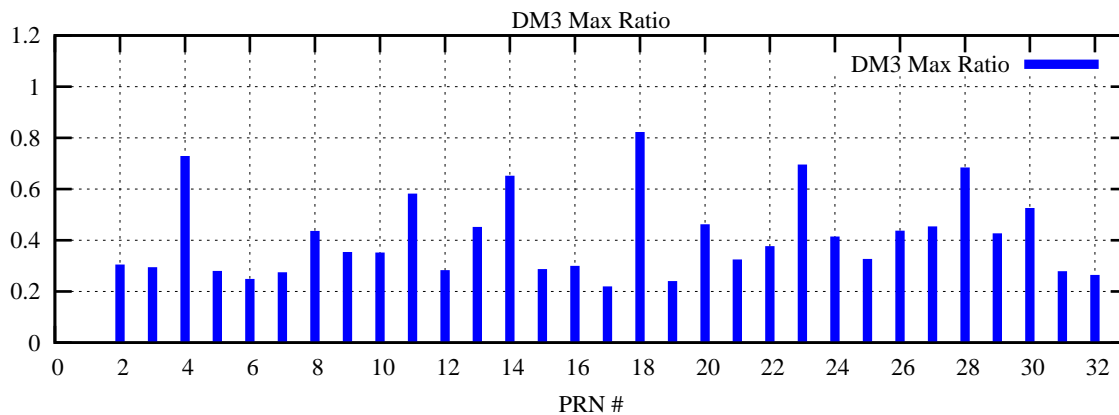

Ratio (PRN Bias/Threshold)

GpsWeek 2292 Day 6

Skinny (Type 0): PRN 8 22  
Broad (Type 2): PRN 7 15 17 21 24