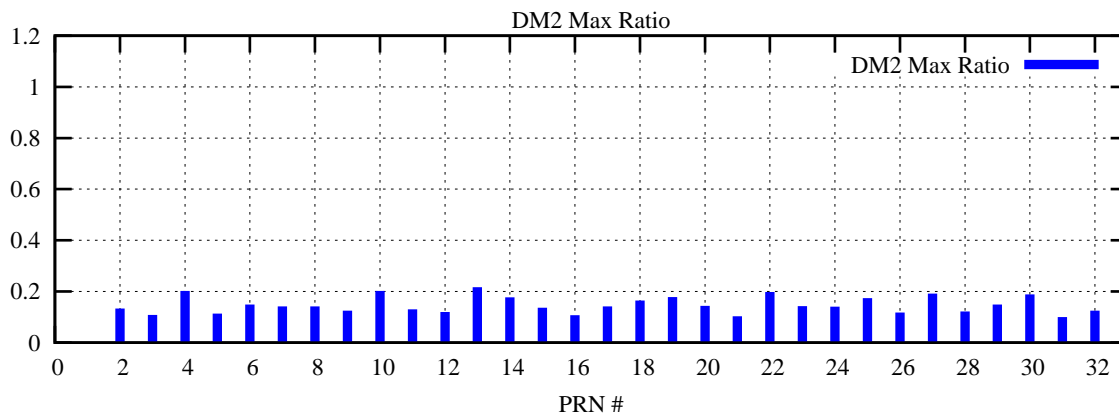

Ratio (PRN Bias/Threshold)

GpsWeek 2292 Day 6

Skinny (Type 0): PRN 8 22  
Broad (Type 2): PRN 7 15 17 21 24