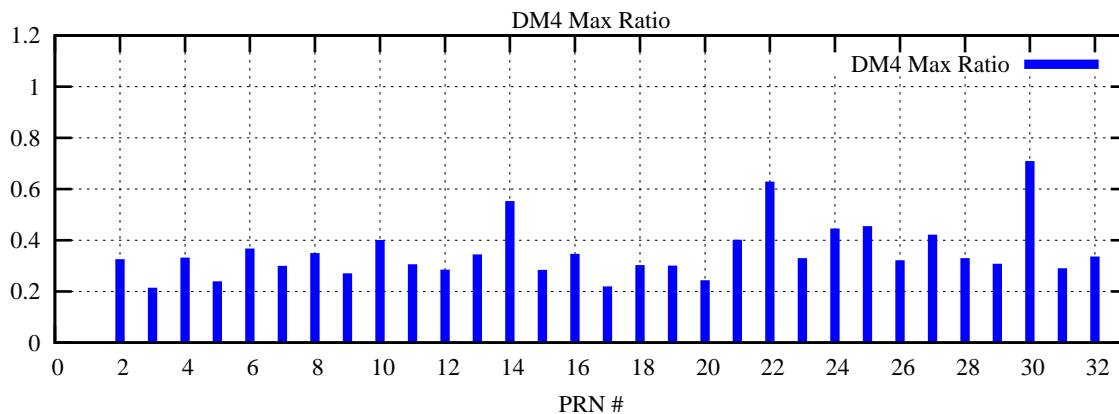

Ratio (PRN Bias/Threshold)

GpsWeek 2292 Day 6

Skinny (Type 0): PRN 8 22  
Broad (Type 2): PRN 7 15 17 21 24