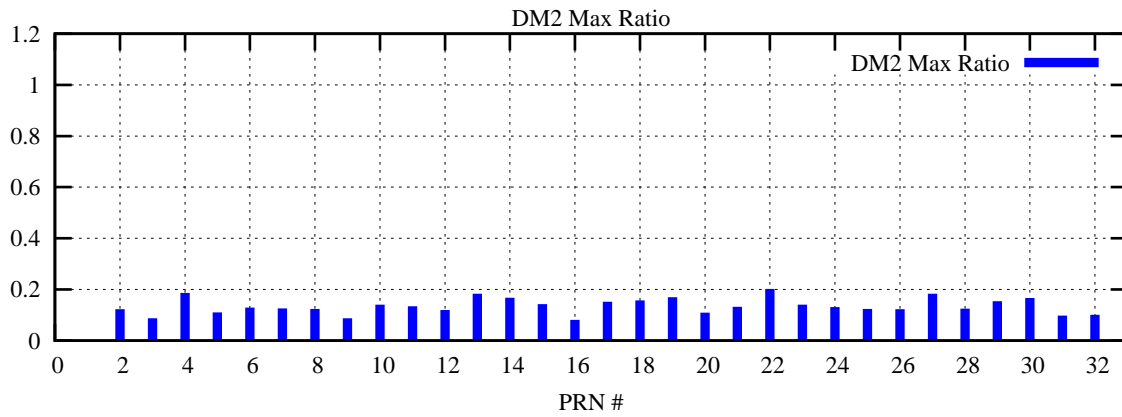

Ratio (PRN Bias/Threshold)

GpsWeek 2293 Day 0

Skinny (Type 0): PRN 8 22
Broad (Type 2): PRN 7 15 17 21 24