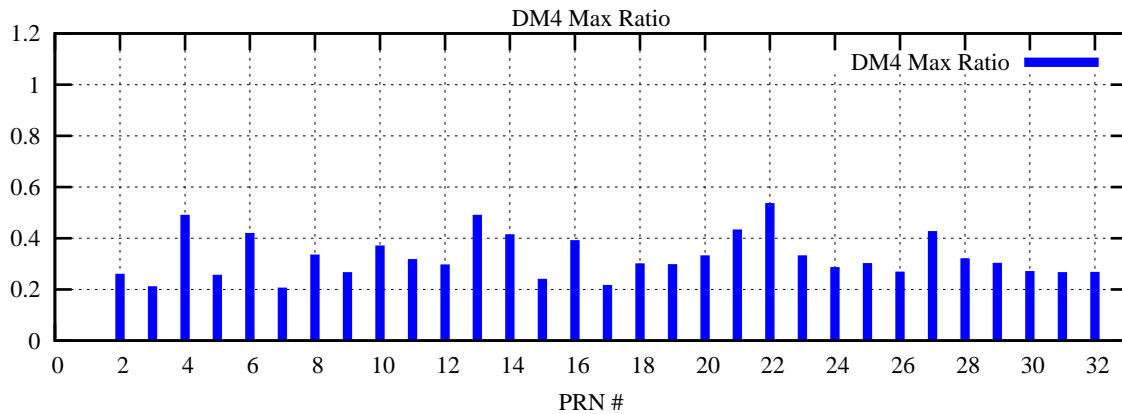

Ratio (PRN Bias/Threshold)

GpsWeek 2293 Day 0

Skinny (Type 0): PRN 8 22
Broad (Type 2): PRN 7 15 17 21 24