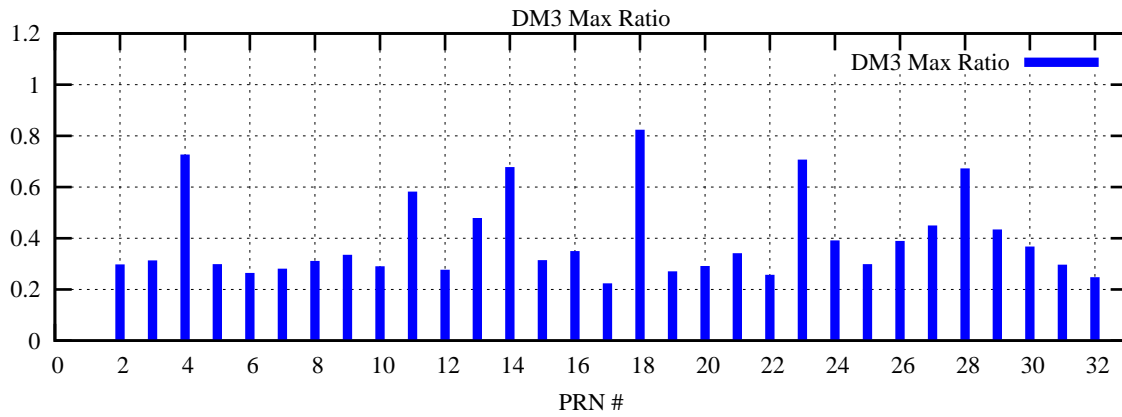

Ratio (PRN Bias/Threshold)

GpsWeek 2293 Day 0

Skinny (Type 0): PRN 8 22
Broad (Type 2): PRN 7 15 17 21 24