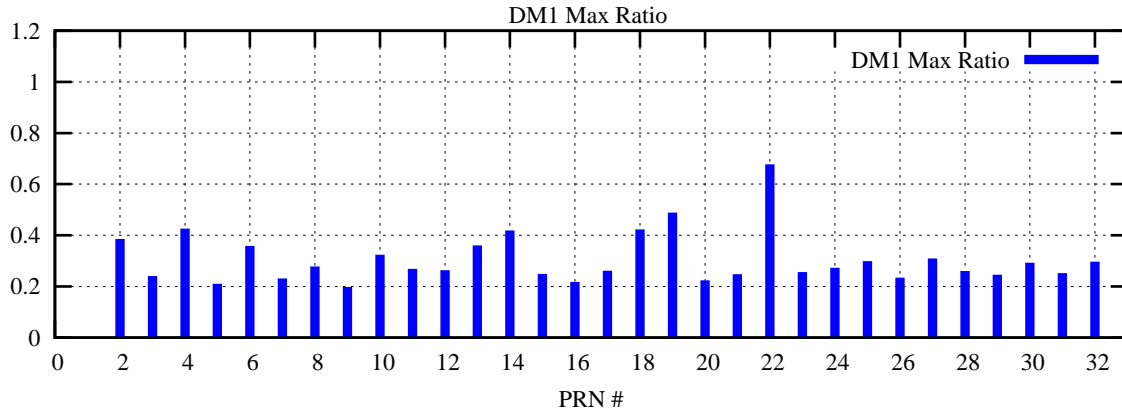

Ratio (PRN Bias/Threshold)

GpsWeek 2293 Day 0

Skinny (Type 0): PRN 8 22
Broad (Type 2): PRN 7 15 17 21 24