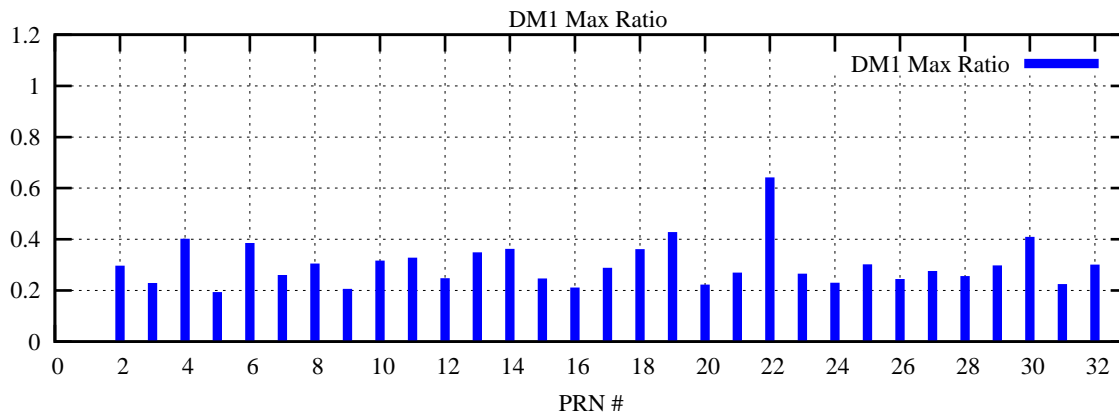

Ratio (PRN Bias/Threshold)

GpsWeek 2293 Day 6

Skinny (Type 0): PRN 8 22
Broad (Type 2): PRN 7 15 17 21 24