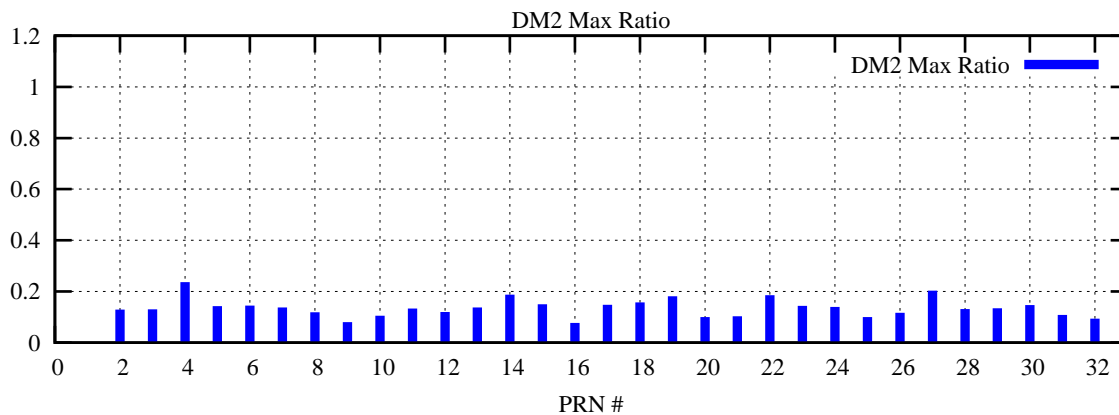

Ratio (PRN Bias/Threshold)

GpsWeek 2293 Day 6

Skinny (Type 0): PRN 8 22
Broad (Type 2): PRN 7 15 17 21 24