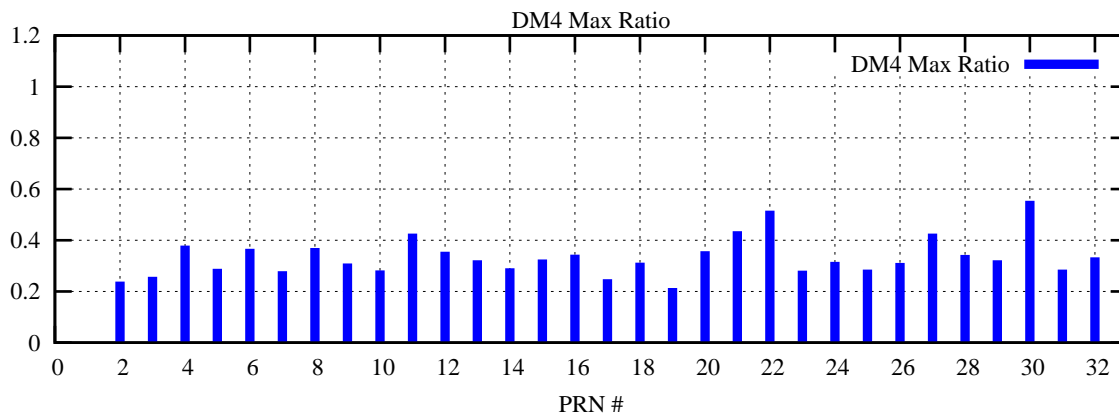

Ratio (PRN Bias/Threshold)

GpsWeek 2293 Day 6

Skinny (Type 0): PRN 8 22
Broad (Type 2): PRN 7 15 17 21 24