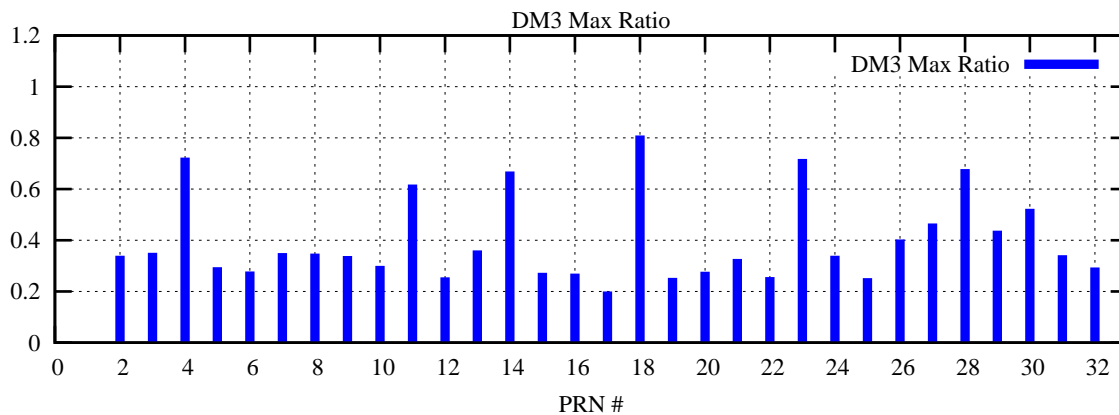

Ratio (PRN Bias/Threshold)

GpsWeek 2293 Day 6

Skinny (Type 0): PRN 8 22
Broad (Type 2): PRN 7 15 17 21 24