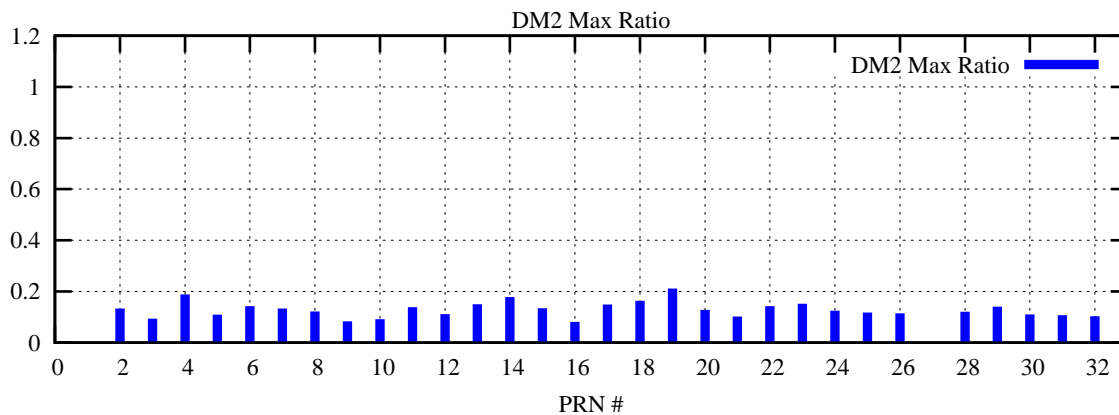

Ratio (PRN Bias/Threshold)

GpsWeek 2295 Day 0

Skinny (Type 0): PRN 8 22  
Broad (Type 2): PRN 7 15 17 21 24