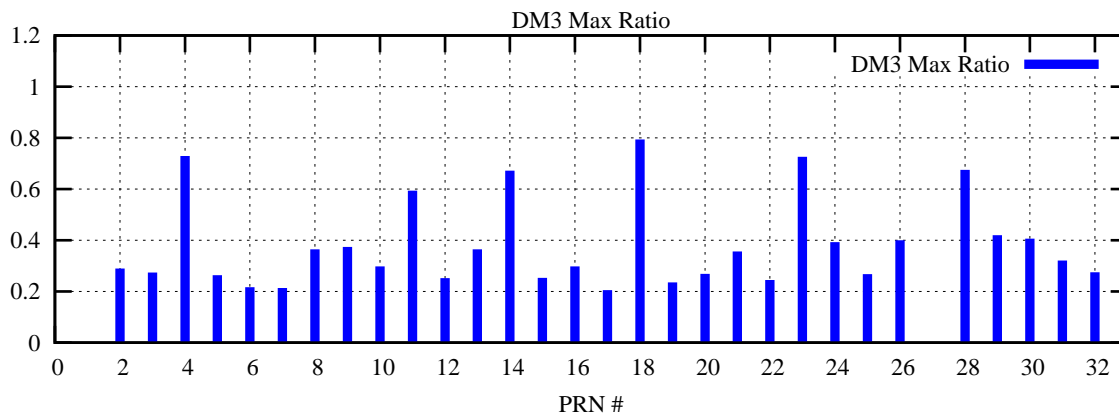

Ratio (PRN Bias/Threshold)

GpsWeek 2295 Day 0

Skinny (Type 0): PRN 8 22  
Broad (Type 2): PRN 7 15 17 21 24