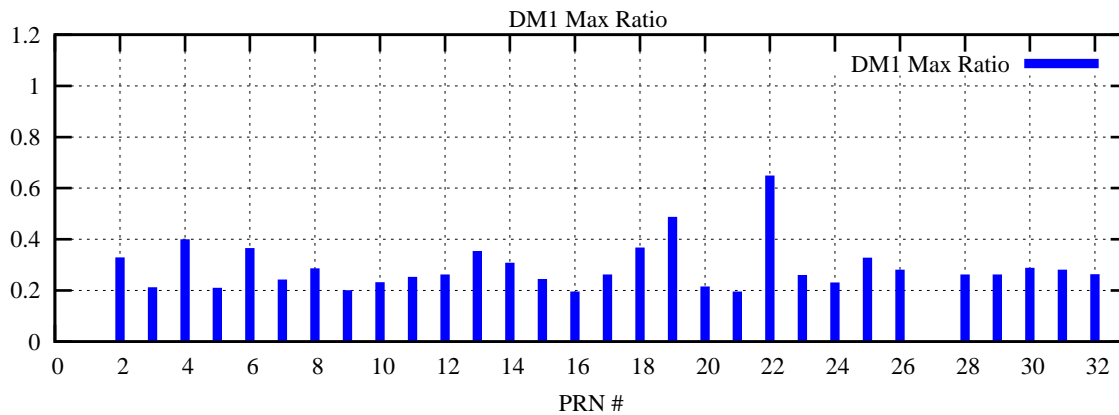

Ratio (PRN Bias/Threshold)

GpsWeek 2295 Day 0

Skinny (Type 0): PRN 8 22  
Broad (Type 2): PRN 7 15 17 21 24