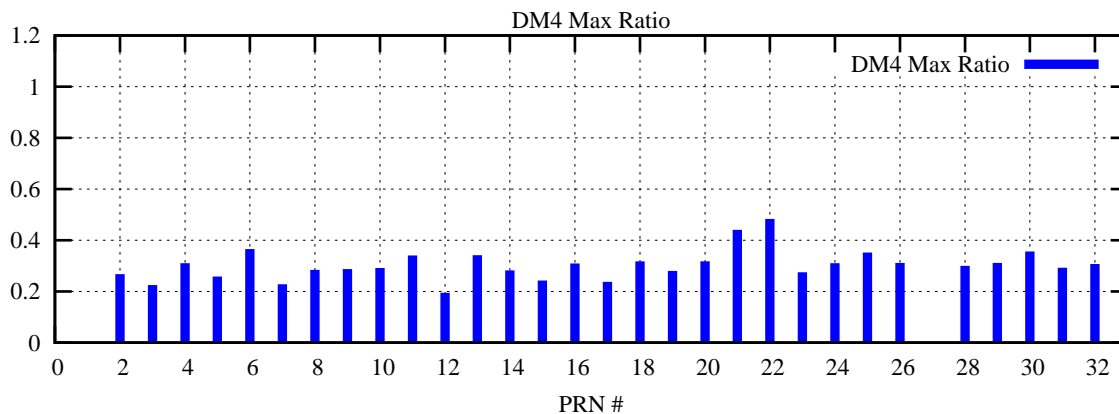

Ratio (PRN Bias/Threshold)

GpsWeek 2295 Day 0

Skinny (Type 0): PRN 8 22  
Broad (Type 2): PRN 7 15 17 21 24