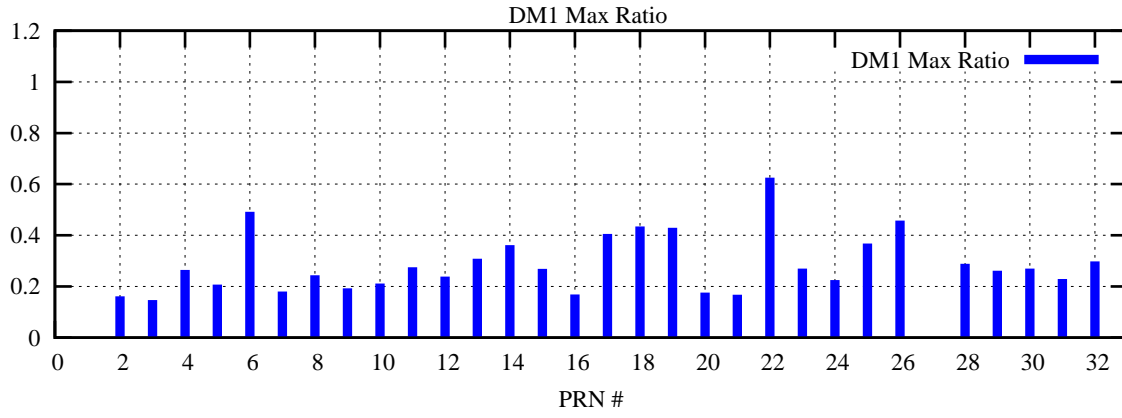

Ratio (PRN Bias/Threshold)

GpsWeek 2295 Day 6

Skinny (Type 0): PRN 8 22
Broad (Type 2): PRN 7 15 17 21 24