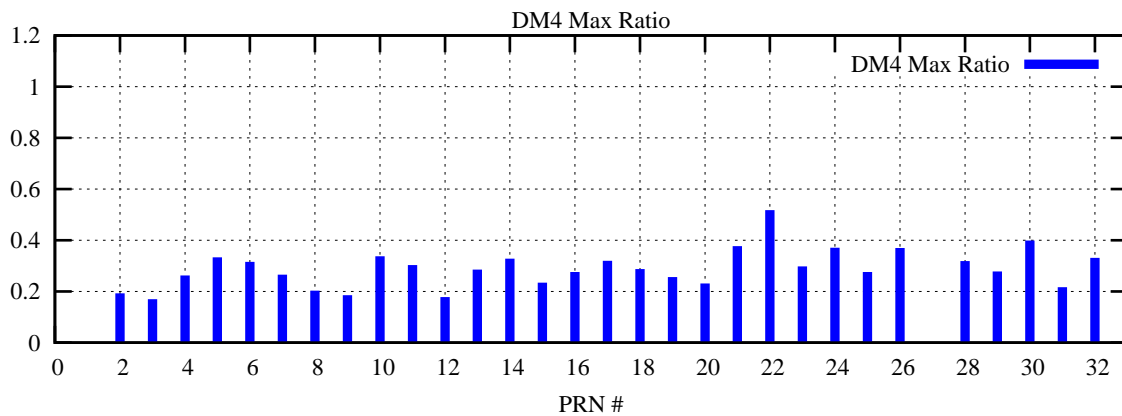

Ratio (PRN Bias/Threshold)

GpsWeek 2295 Day 6

Skinny (Type 0): PRN 8 22
Broad (Type 2): PRN 7 15 17 21 24