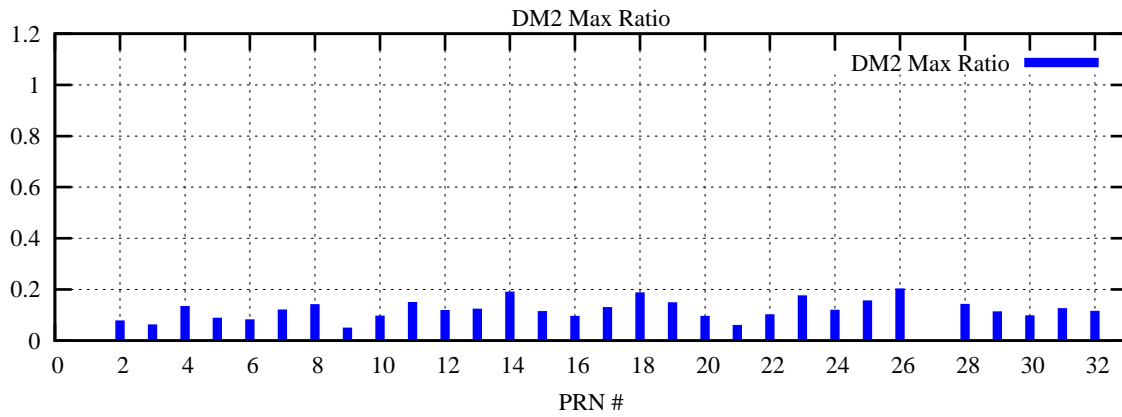

Ratio (PRN Bias/Threshold)

GpsWeek 2295 Day 6

Skinny (Type 0): PRN 8 22
Broad (Type 2): PRN 7 15 17 21 24