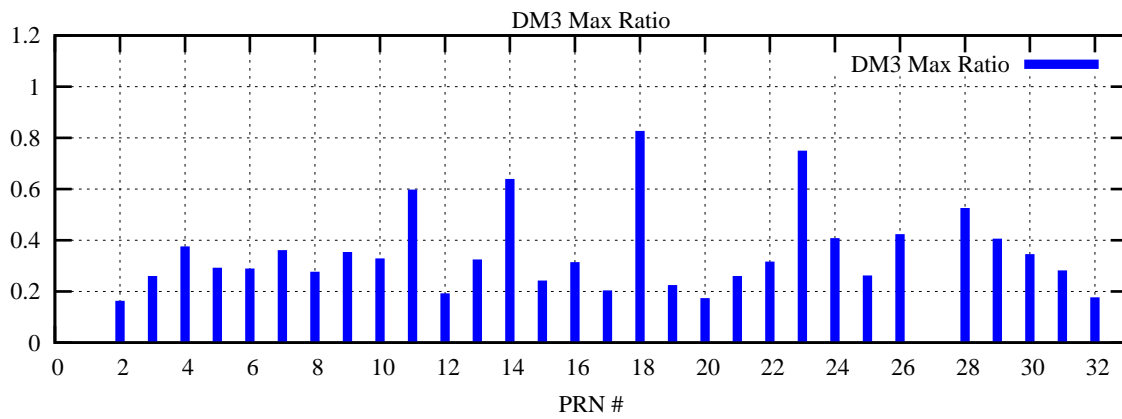

Ratio (PRN Bias/Threshold)

GpsWeek 2295 Day 6

Skinny (Type 0): PRN 8 22
Broad (Type 2): PRN 7 15 17 21 24