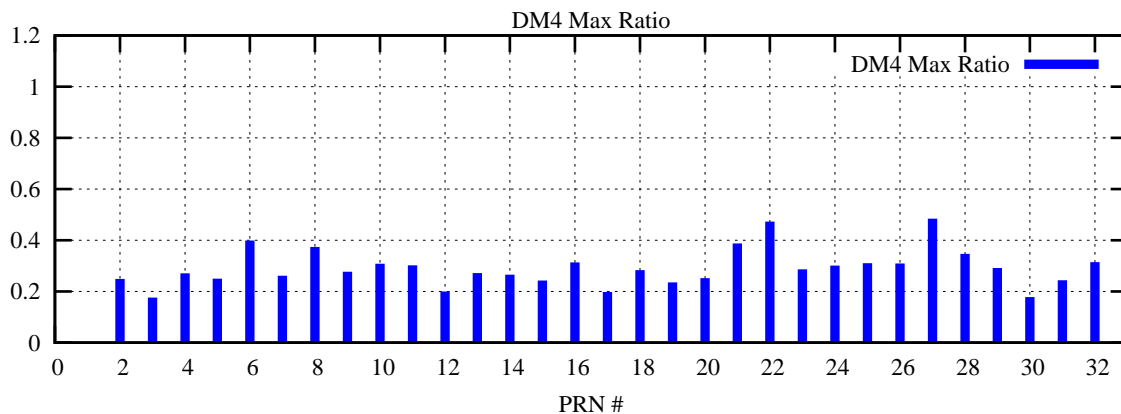

Ratio (PRN Bias/Threshold)  
GpsWeek 2300 Day 0

Skinny (Type 0): PRN 8 22  
Broad (Type 2): PRN 7 15 17 21 24