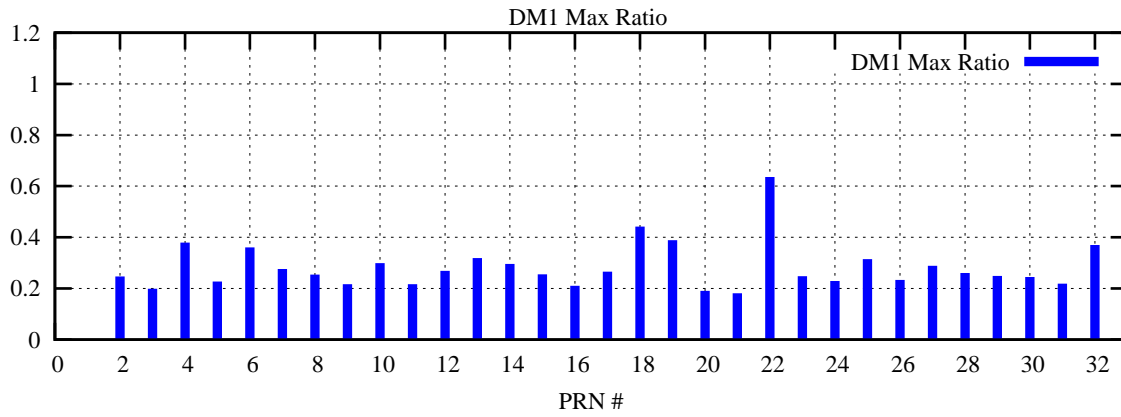

Ratio (PRN Bias/Threshold)  
GpsWeek 2300 Day 0

Skinny (Type 0): PRN 8 22  
Broad (Type 2): PRN 7 15 17 21 24