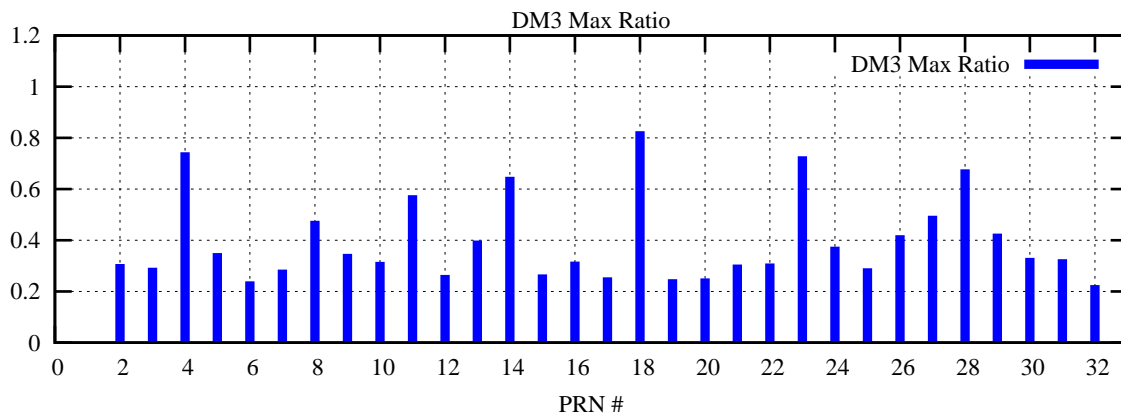

Ratio (PRN Bias/Threshold)  
GpsWeek 2300 Day 0

Skinny (Type 0): PRN 8 22  
Broad (Type 2): PRN 7 15 17 21 24