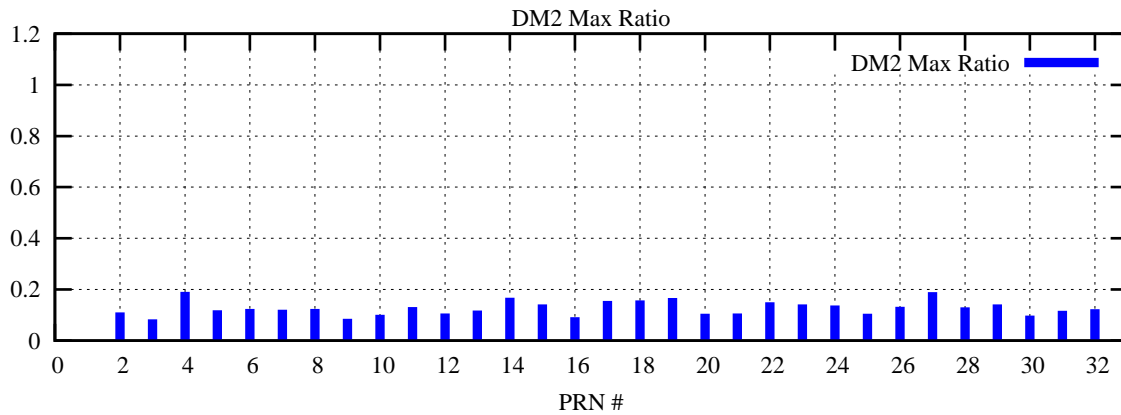

Ratio (PRN Bias/Threshold)  
GpsWeek 2300 Day 0

Skinny (Type 0): PRN 8 22  
Broad (Type 2): PRN 7 15 17 21 24