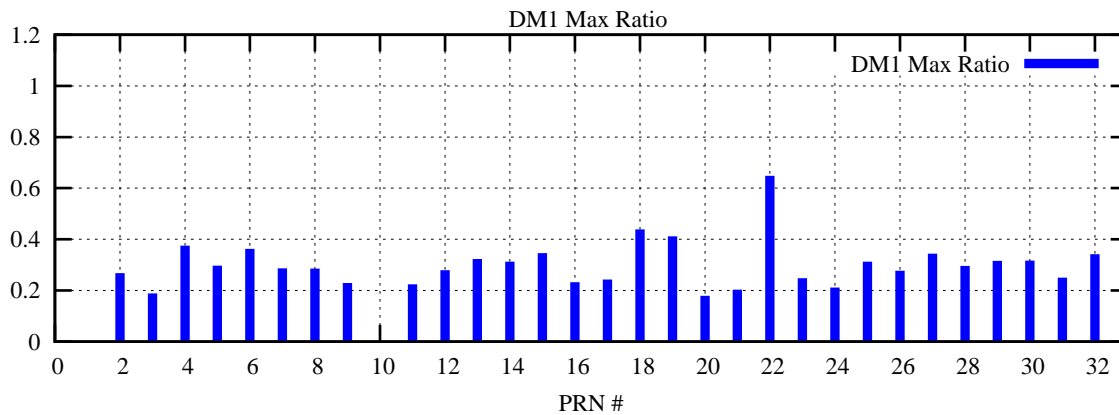

Ratio (PRN Bias/Threshold)

GpsWeek 2300 Day 6

Skinny (Type 0): PRN 8 22  
Broad (Type 2): PRN 7 15 17 21 24