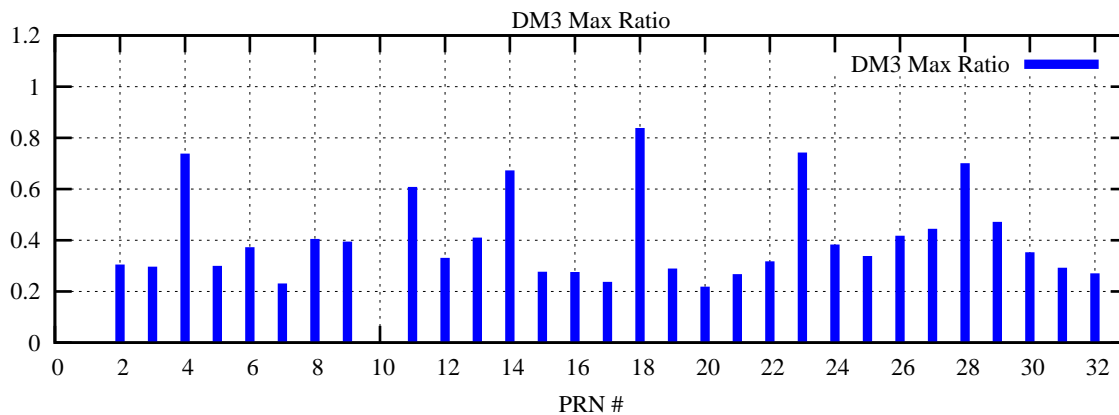

Ratio (PRN Bias/Threshold)

GpsWeek 2300 Day 6

Skinny (Type 0): PRN 8 22  
Broad (Type 2): PRN 7 15 17 21 24