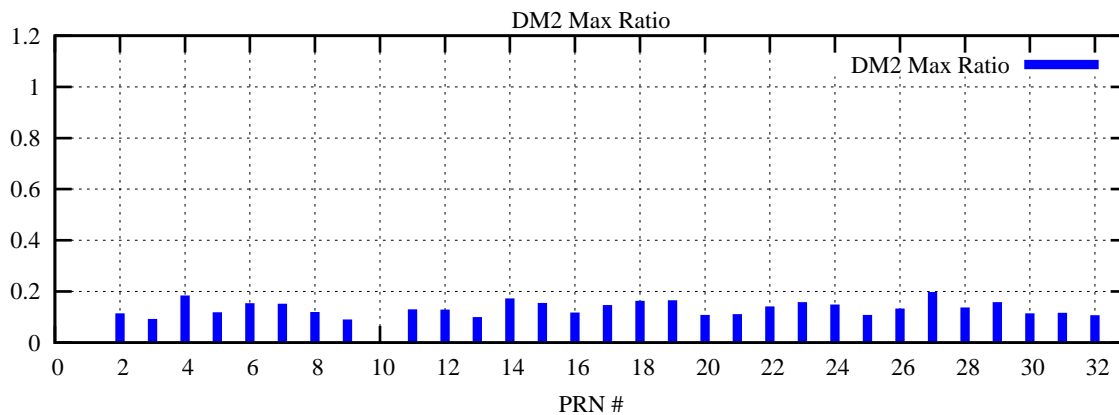

Ratio (PRN Bias/Threshold)

GpsWeek 2300 Day 6

Skinny (Type 0): PRN 8 22  
Broad (Type 2): PRN 7 15 17 21 24