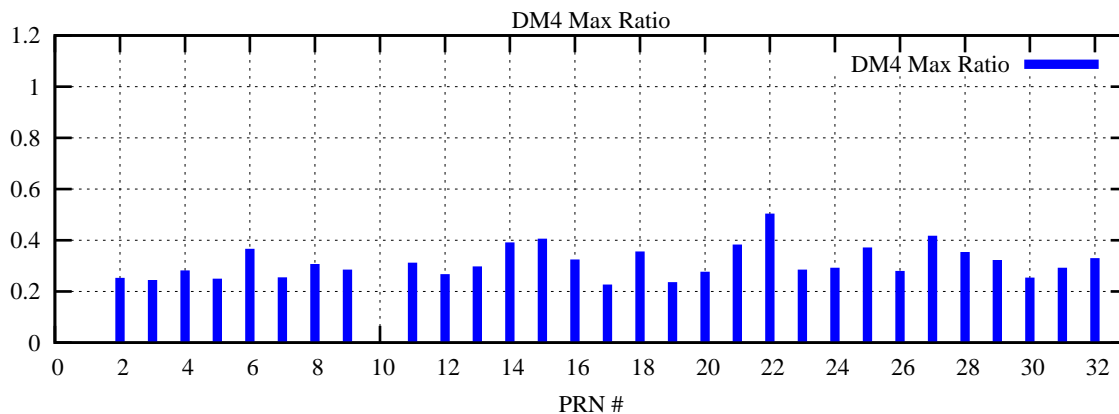

Ratio (PRN Bias/Threshold)

GpsWeek 2300 Day 6

Skinny (Type 0): PRN 8 22  
Broad (Type 2): PRN 7 15 17 21 24