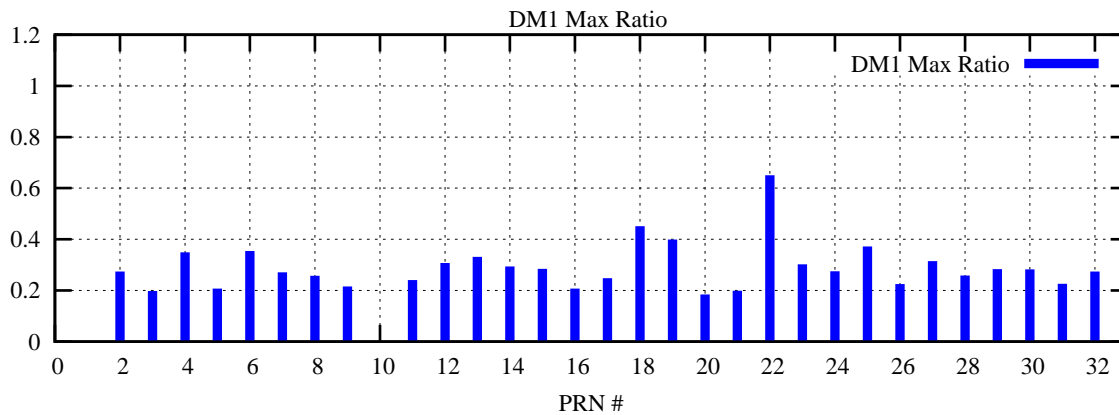

Ratio (PRN Bias/Threshold)

GpsWeek 2301 Day 0

Skinny (Type 0): PRN 8 22
Broad (Type 2): PRN 7 15 17 21 24