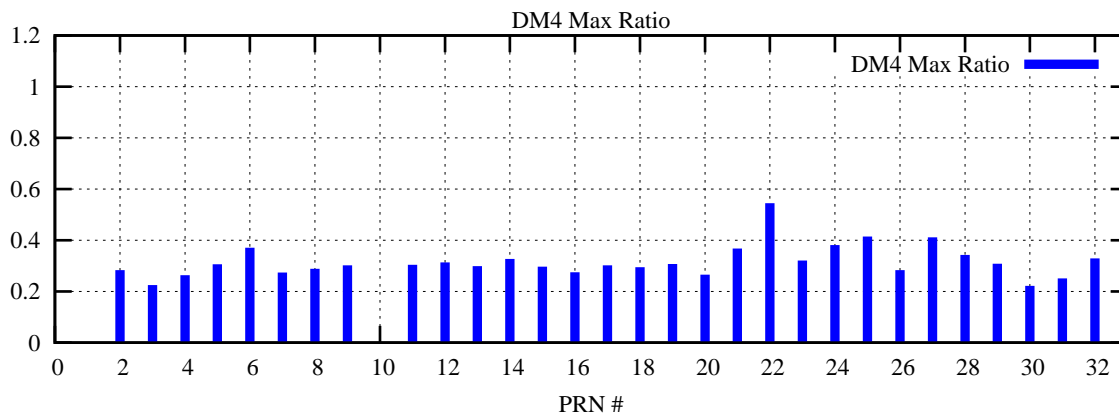

Ratio (PRN Bias/Threshold)

GpsWeek 2301 Day 0

Skinny (Type 0): PRN 8 22
Broad (Type 2): PRN 7 15 17 21 24