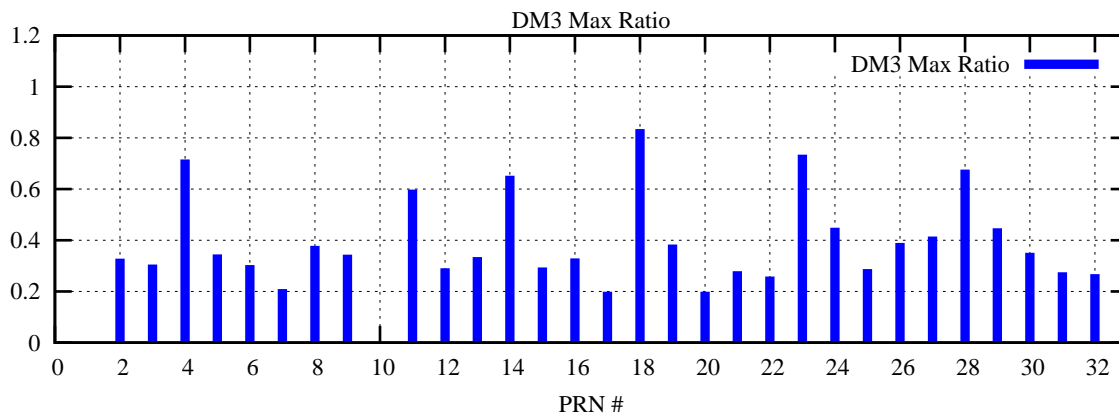

Ratio (PRN Bias/Threshold)

GpsWeek 2301 Day 0

Skinny (Type 0): PRN 8 22
Broad (Type 2): PRN 7 15 17 21 24