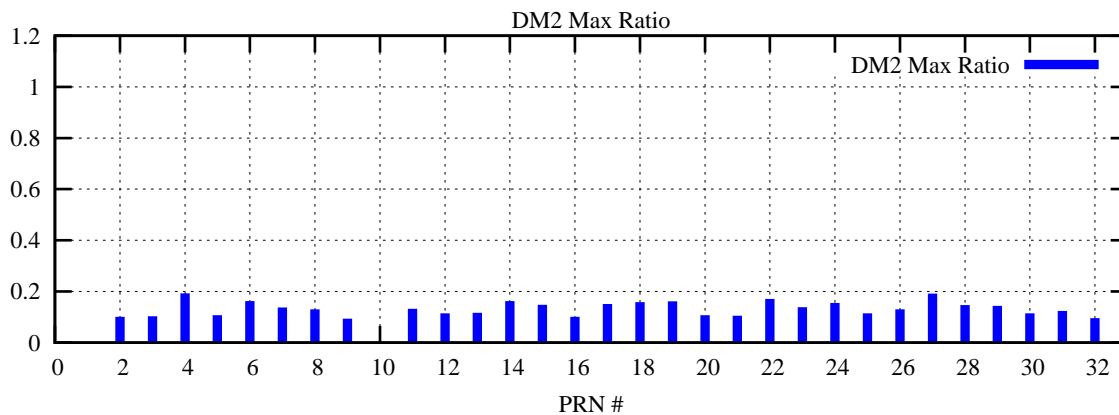

Ratio (PRN Bias/Threshold)

GpsWeek 2301 Day 0

Skinny (Type 0): PRN 8 22
Broad (Type 2): PRN 7 15 17 21 24