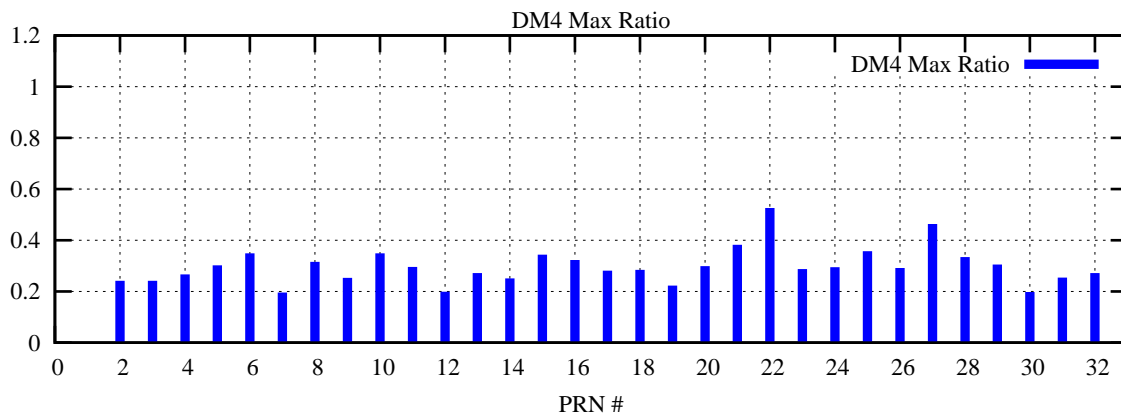

Ratio (PRN Bias/Threshold)

GpsWeek 2302 Day 0

Skinny (Type 0): PRN 8 22
Broad (Type 2): PRN 7 15 17 21 24