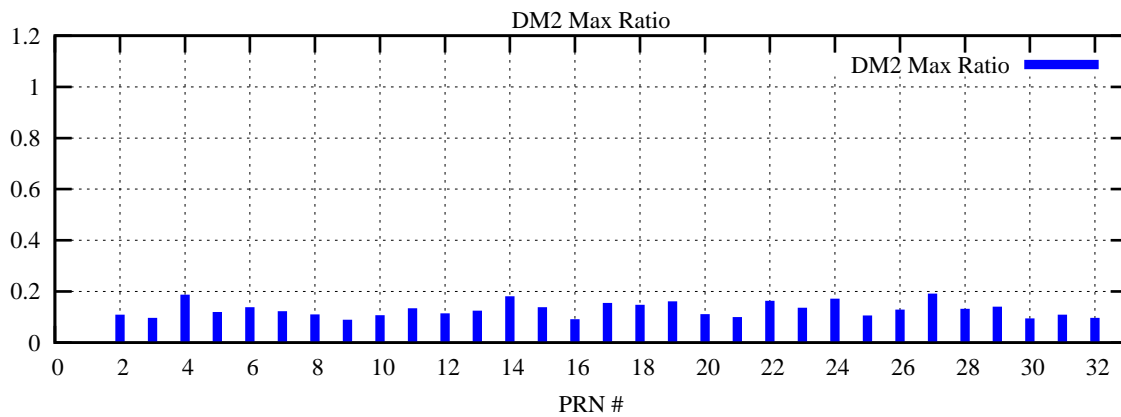

Ratio (PRN Bias/Threshold)

GpsWeek 2302 Day 0

Skinny (Type 0): PRN 8 22
Broad (Type 2): PRN 7 15 17 21 24