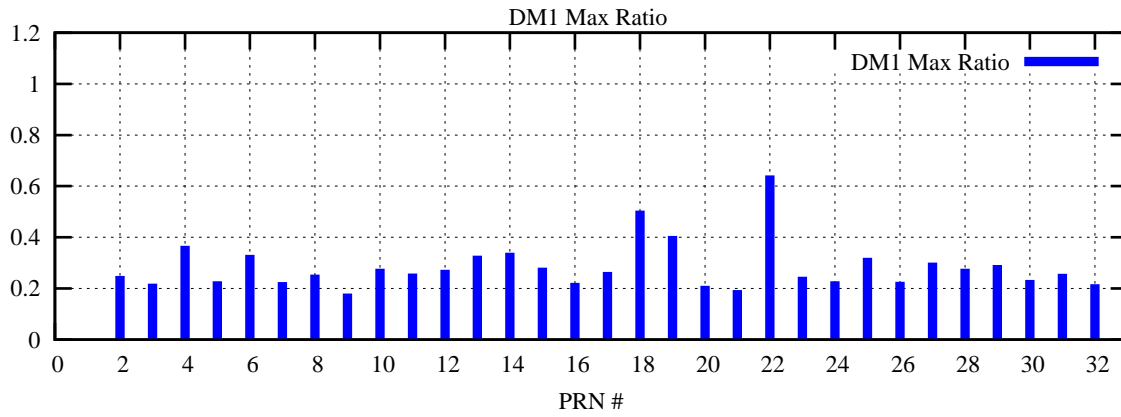

Ratio (PRN Bias/Threshold)

GpsWeek 2302 Day 0

Skinny (Type 0): PRN 8 22
Broad (Type 2): PRN 7 15 17 21 24