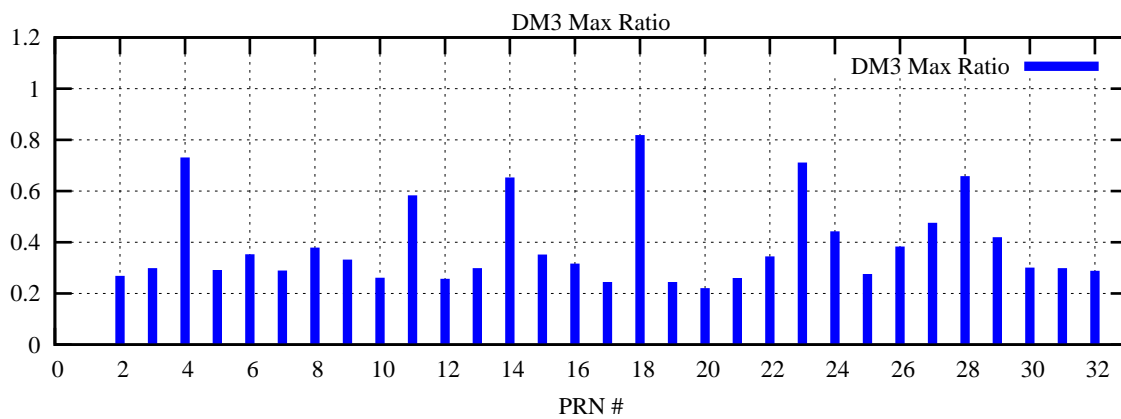

Ratio (PRN Bias/Threshold)

GpsWeek 2302 Day 0

Skinny (Type 0): PRN 8 22
Broad (Type 2): PRN 7 15 17 21 24