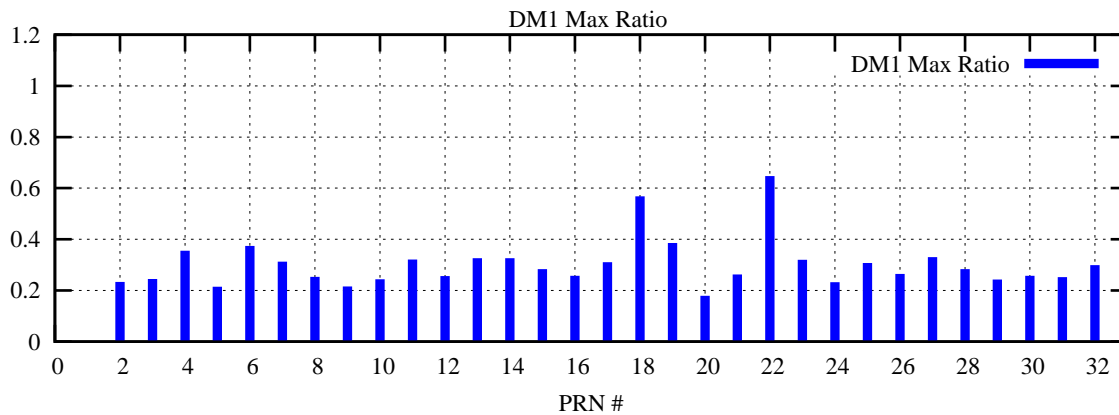

Ratio (PRN Bias/Threshold)

GpsWeek 2302 Day 2

Skinny (Type 0): PRN 8 22
Broad (Type 2): PRN 7 15 17 21 24