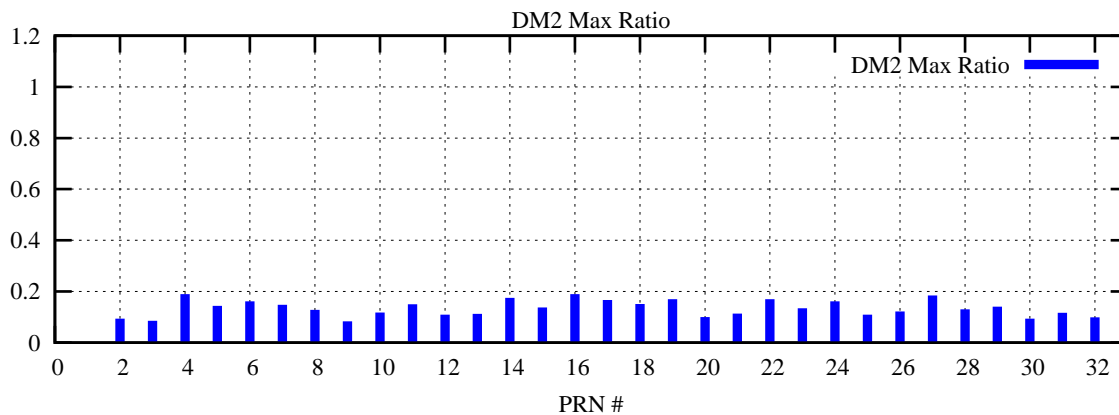

Ratio (PRN Bias/Threshold)

GpsWeek 2302 Day 2

Skinny (Type 0): PRN 8 22
Broad (Type 2): PRN 7 15 17 21 24