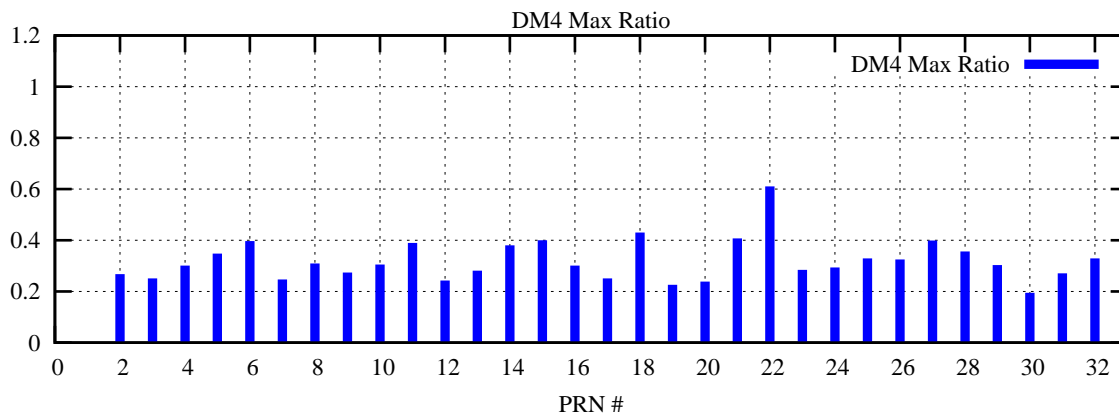

Ratio (PRN Bias/Threshold)

GpsWeek 2302 Day 2

Skinny (Type 0): PRN 8 22
Broad (Type 2): PRN 7 15 17 21 24