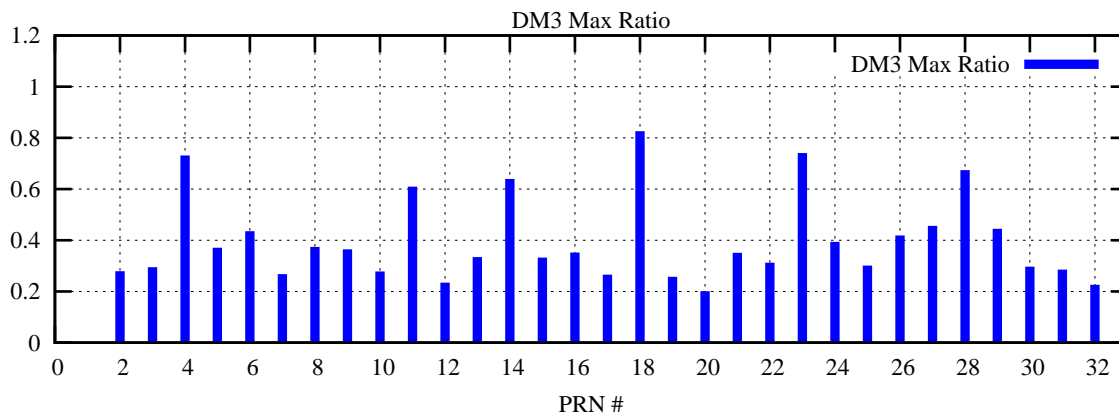

Ratio (PRN Bias/Threshold)

GpsWeek 2302 Day 2

Skinny (Type 0): PRN 8 22
Broad (Type 2): PRN 7 15 17 21 24