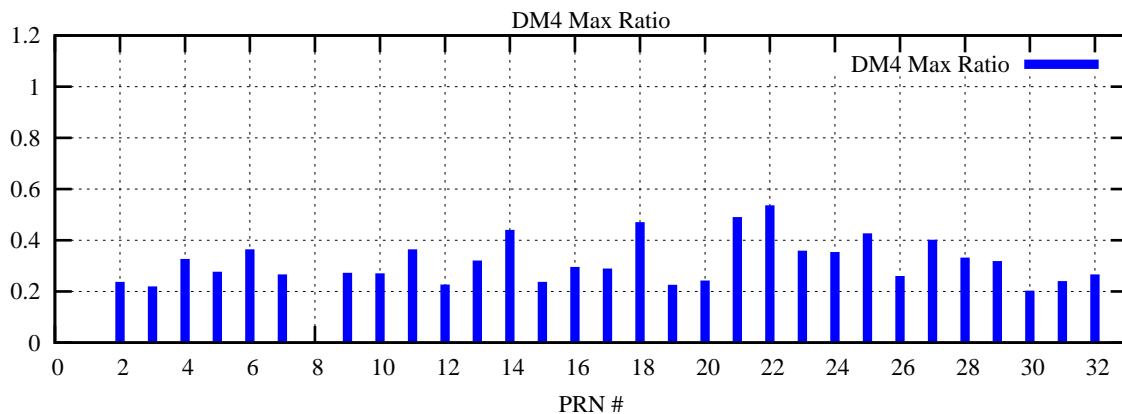

Ratio (PRN Bias/Threshold)

GpsWeek 2302 Day 4

Skinny (Type 0): PRN 8 22  
Broad (Type 2): PRN 7 15 17 21 24