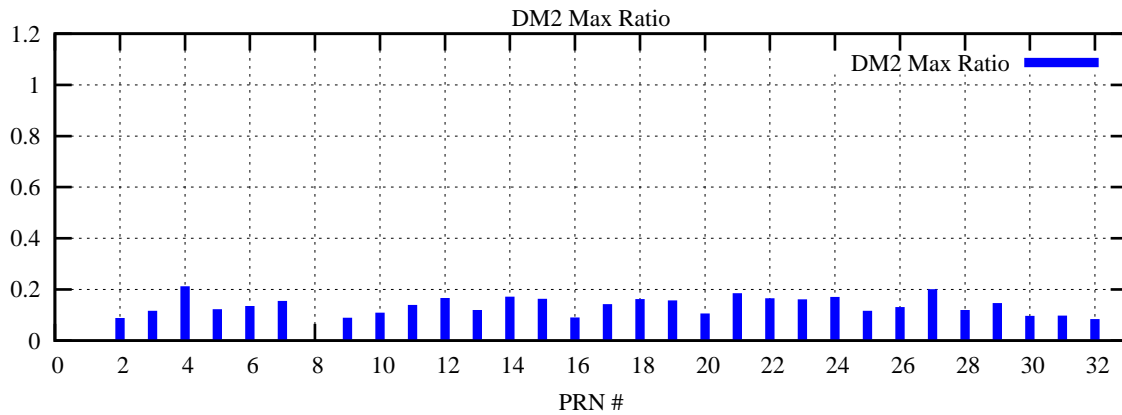

Ratio (PRN Bias/Threshold)

GpsWeek 2302 Day 4

Skinny (Type 0): PRN 8 22  
Broad (Type 2): PRN 7 15 17 21 24