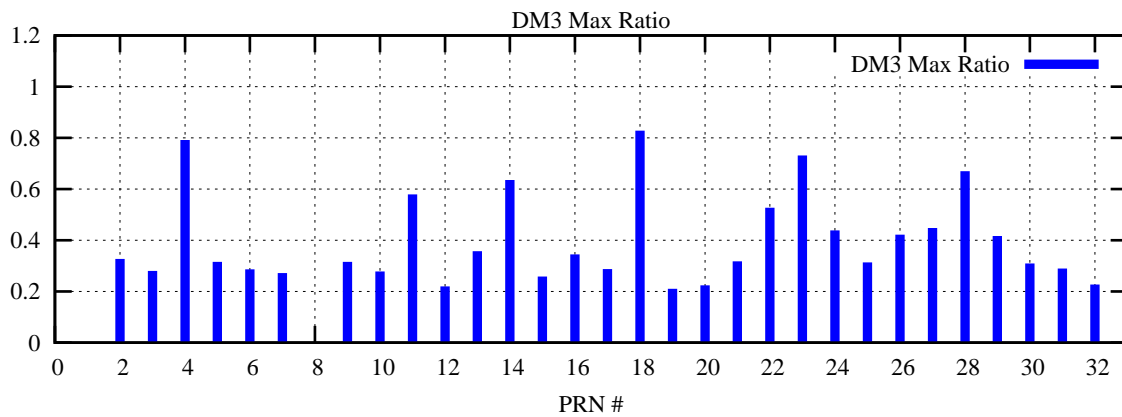

Ratio (PRN Bias/Threshold)

GpsWeek 2302 Day 4

Skinny (Type 0): PRN 8 22  
Broad (Type 2): PRN 7 15 17 21 24