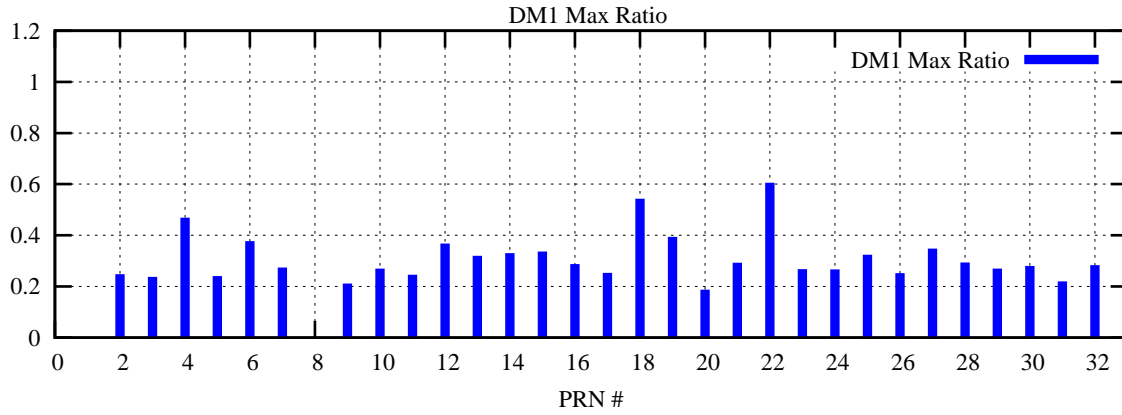

Ratio (PRN Bias/Threshold)

GpsWeek 2302 Day 4

Skinny (Type 0): PRN 8 22  
Broad (Type 2): PRN 7 15 17 21 24